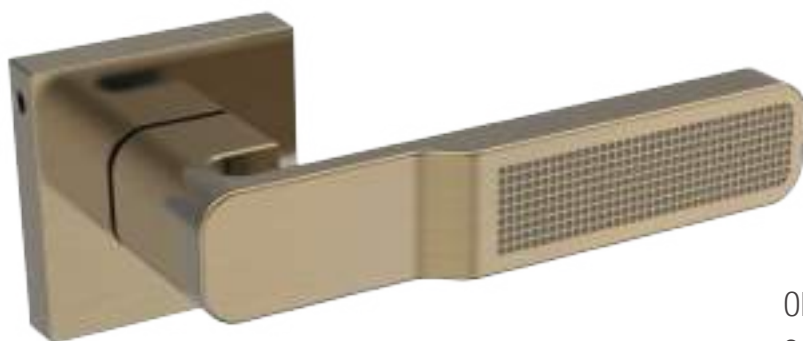

ORSO | Antique Brass | 4086

Std Pack : 2

MRP : 3500.00 INR

UNSPSC Code : 46171598SD01441