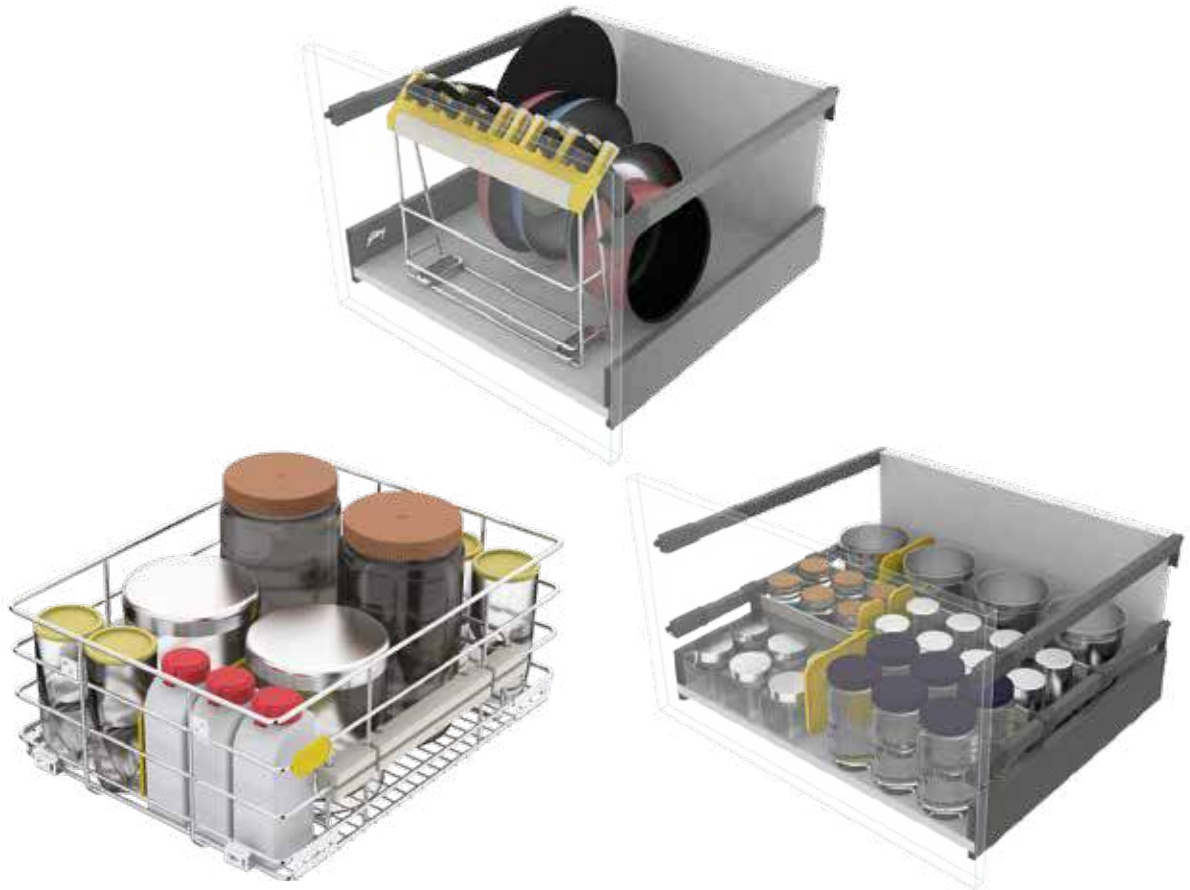

SKIDO

Smart Kitchen Drawers & Organisers

DESIGNED
IN INDIA
DESIGNED
FOR INDIA