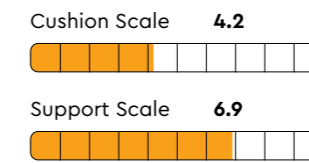

Measurements	
All sizes in cm	Thickness
Mattress	12.5

Melody

Features

- Melody supports all sleeping postures by eliminating pressure points and allowing you to maintain a suitable posture.
- The mattress' unique cap top with crafty quilting sets it apart.
- The super soft foam combines aptly with the base layer to deliver the perfect conjunction of support and cosiness.
- The mattress' sparkling white fabric resonates with sophistication, as it contrasts exquisitely with the doobby tape edging.