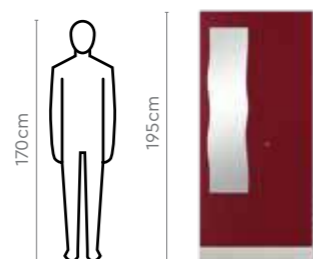

Proportion