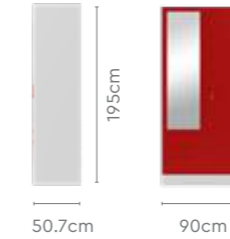

Measurements