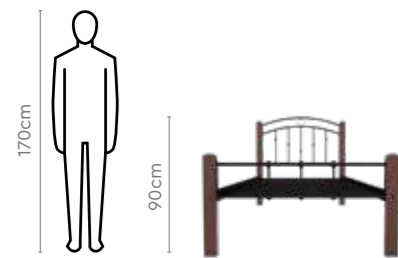

Colour

Proportion