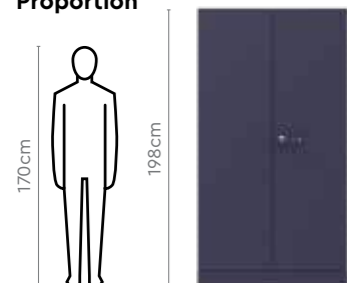

Proportion