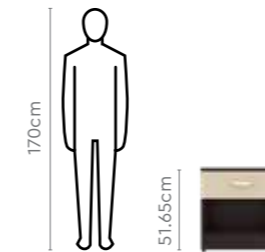

Proportion