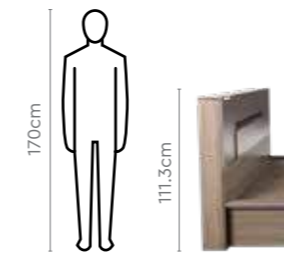

Ray Bed Set

Proportion