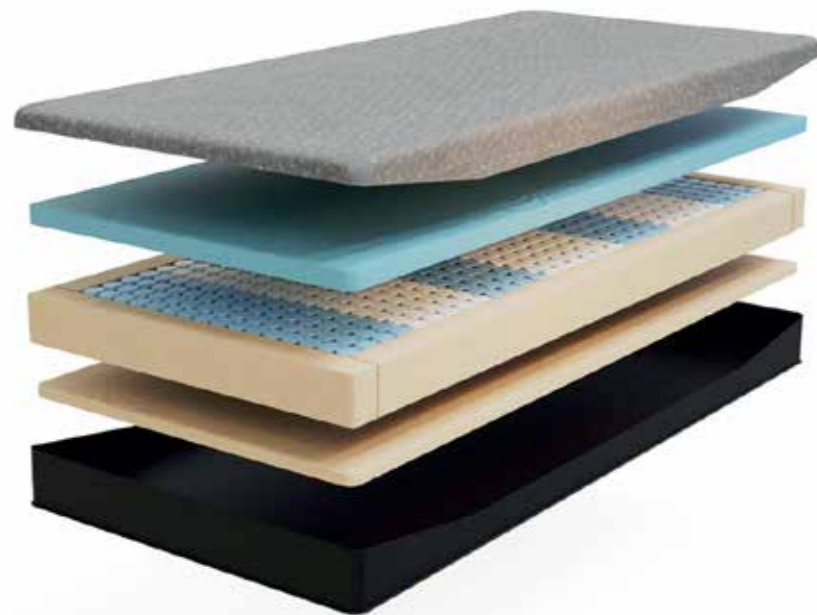

Measurements	
All sizes in cm	Thickness
Mattress	20.0

Nimbus

Features

- Highly premium luxury spring mattress with pillow top.
- Better stability and instant response to body movements due to pocket spring construction.
- First time use of cool gel fabric with memory foam quilting.
- Double layer of memory foam (in topper and quilting) provides maximum comfort and cushioning.

Measurements	
All sizes in cm	Thickness
Mattress	20.0

Sleep Grande

Features

- The core of Sleep Grande is constructed with pocket springs of different support factors arranged as seven zones. Hence, it is called the Seven Zone mattress.
- Sleep Grande has a unique styling, with the top cover made of soft knitted fabric.
- All four sides of the mattress are strengthened with firm Polyurethane foam to give support while sitting and sleeping at the edge of the mattress.
- The side cover of the mattress is made with upholstered fabric for durability and strength.
- The bottom cover of the mattress is made of canvas fabric with a unique stitching pattern, to give more friction and durability. Also available in customized sizes