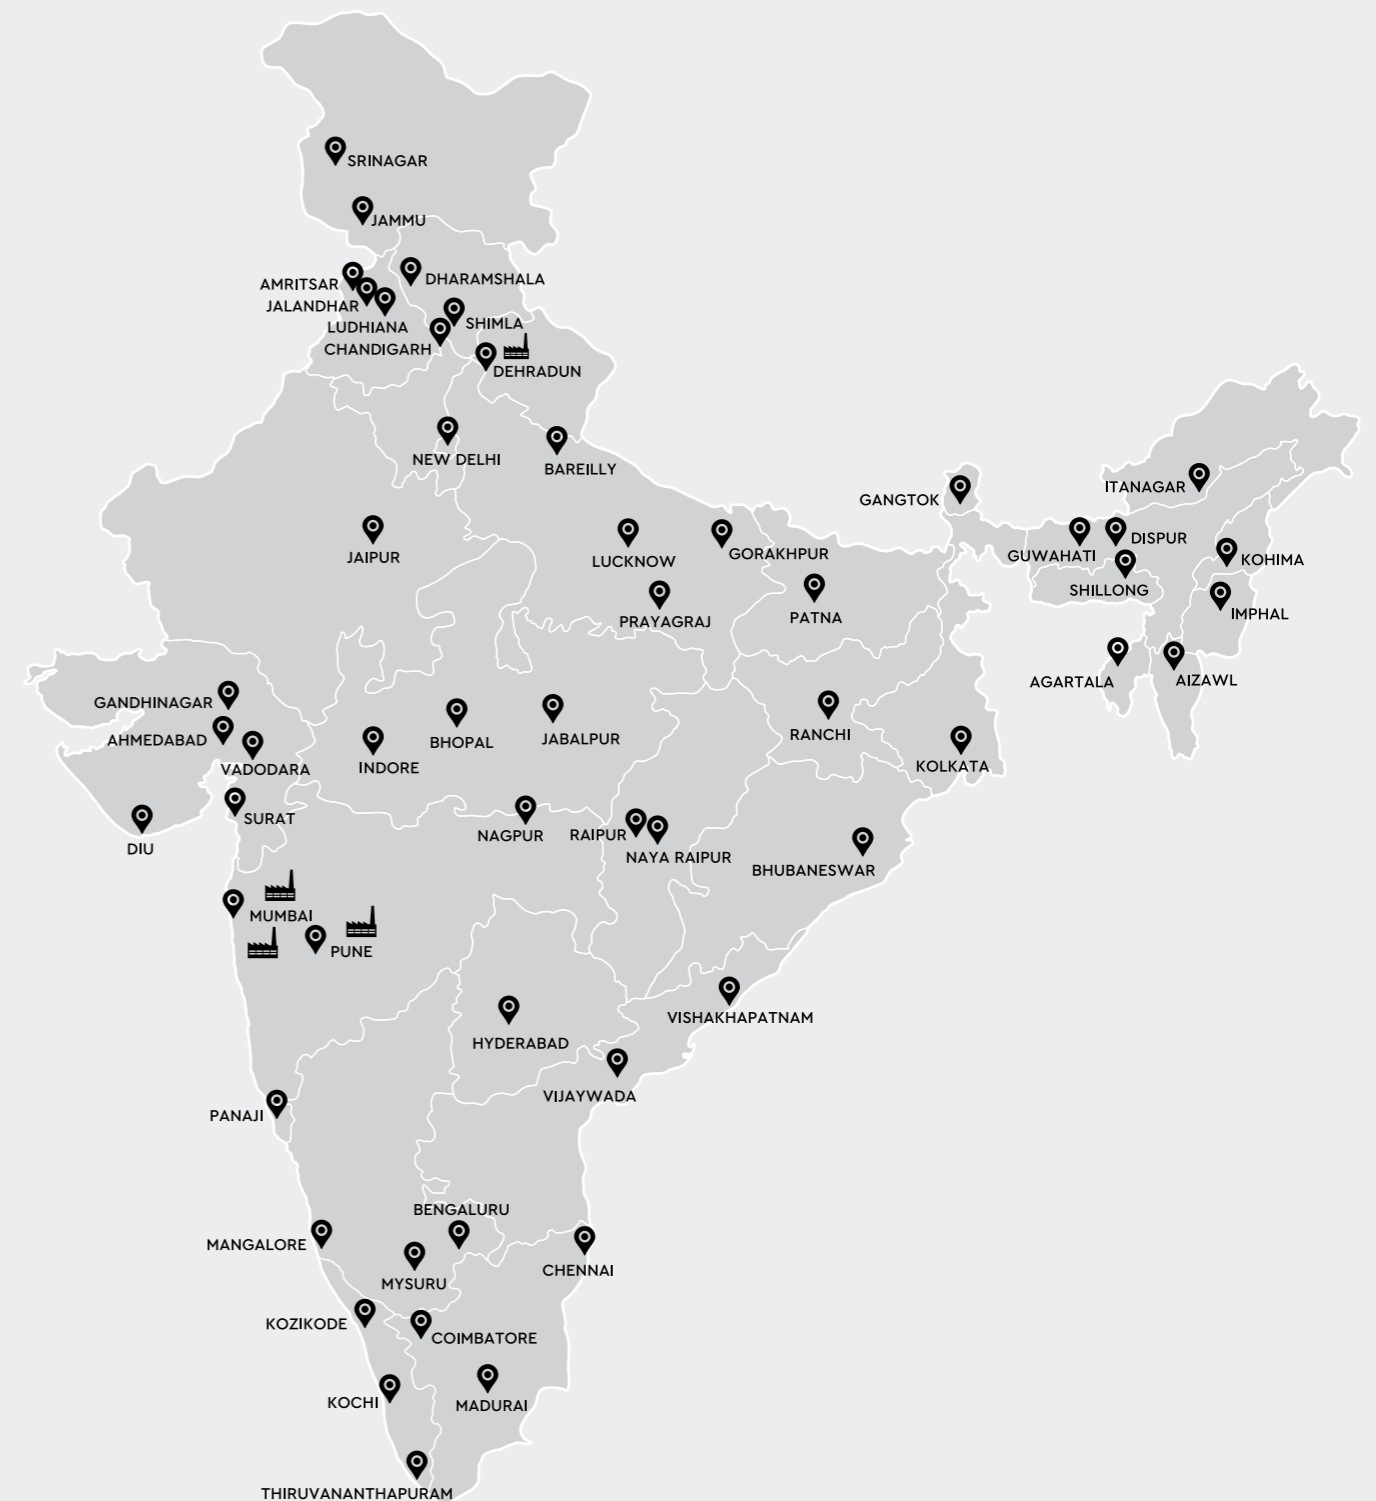

Our Presence: 800+ Stores in India

Get complete access to our wide range of Home Furniture across our 800+ stores in India. Manufactured at our facilities in Vikhroli, Shirwal, Khalapur, Haridwar, and Bhagwanpur, all our Home products pass through multiple stringent quality checks before they reach you.