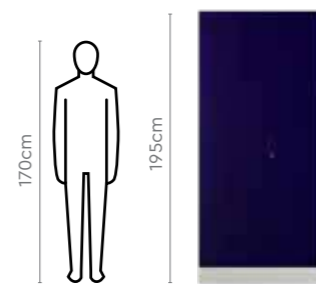

Proportion