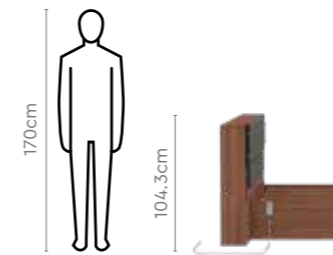

Marcel Bed Set

Proportion