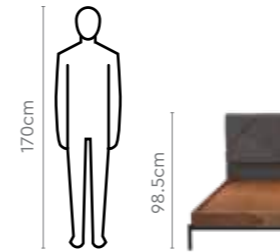

Waltz Bed Set

Proportion