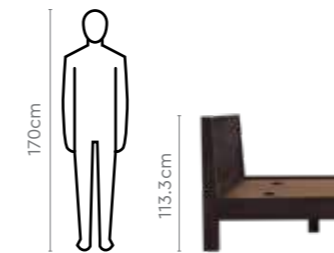

Squadro V2 Bed Set

Proportion