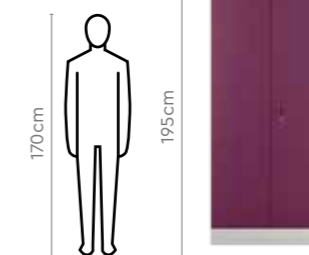

Proportion