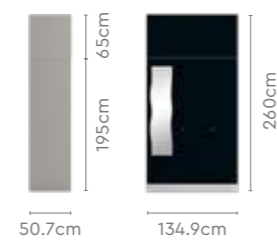

Measurements