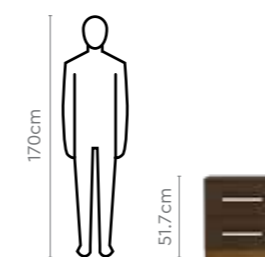

Proportion