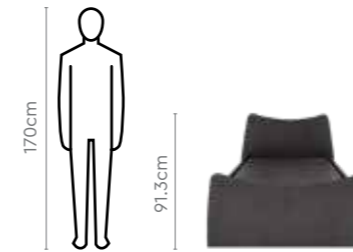

Proportion