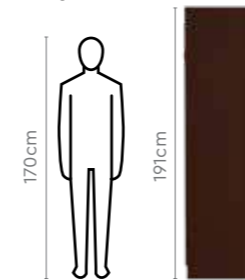

Proportion