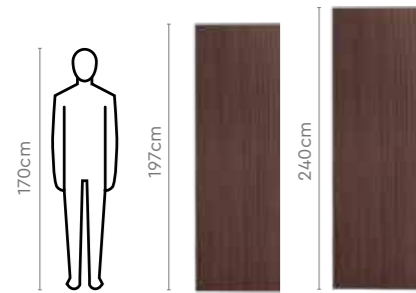

Proportion

Aero Dresser

Aero Bed Set

Waldorf Wardrobe

Proportion

Features

- One can make their personalized choice of colours, materials, finishes.
- Wide combination of 2 Sizes, 5 Carcass shades, and 8 door designs.
- Embedded auto-sensing LEDs for enhanced usage experience.