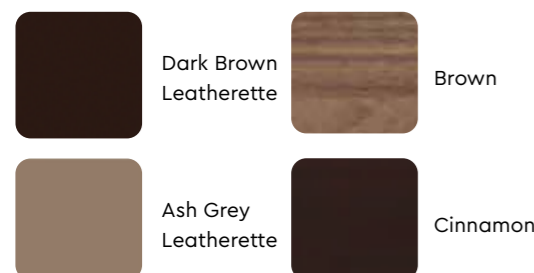

In the set

Marcel Morf Bed Base King / Queen

Kalista Wardrobe + Dresser

Colour

MARCEL HEADBOARDS MORF BED BASE

Pair with

Kalista 2 Door Wardrobe with Drawer (2 Units) + Kalista Single Door Wardrobe + Kalista Dresser with Upper Panel