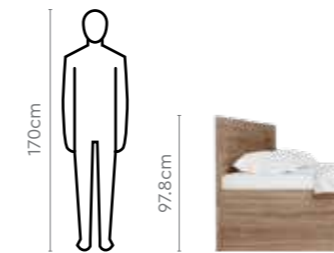

Eudora V2 Bed Set

Proportion