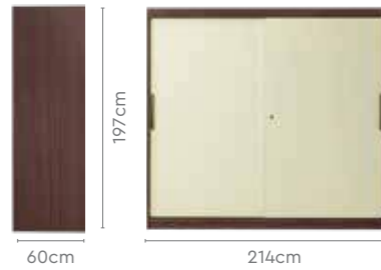

Waldorf Wardrobe