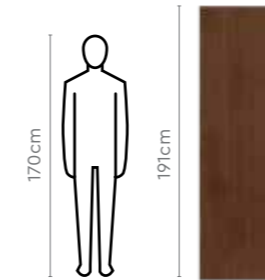

Proportion