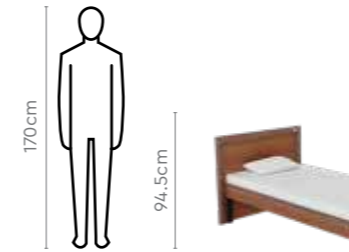

Adriana Bed Set

Proportion