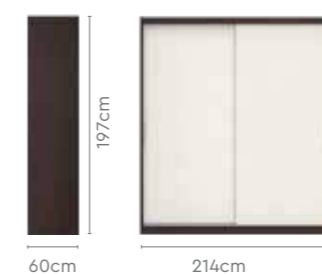

Waldorf Medium