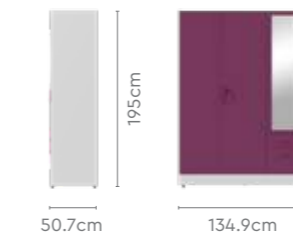

Measurements