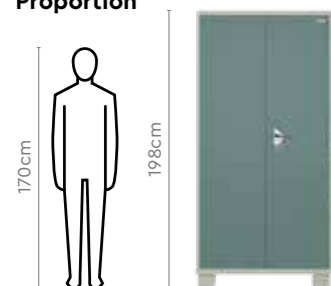

Proportion