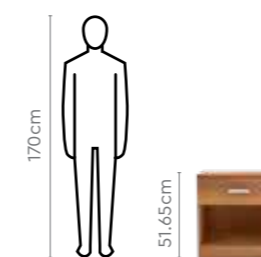

Proportion