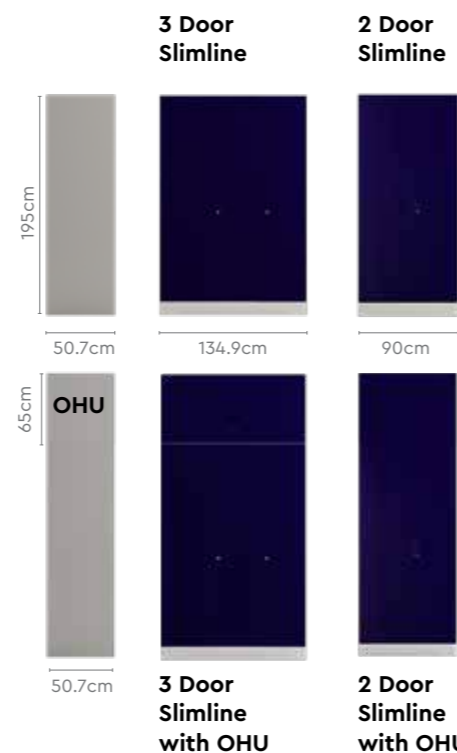

Proportion

Pair with

2 Door / 3 Door Slimline with/without OHU

→Pg 110

→Pg 108