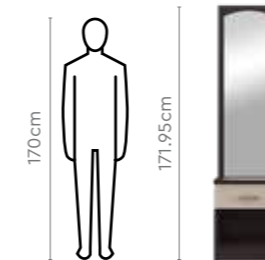

Proportion