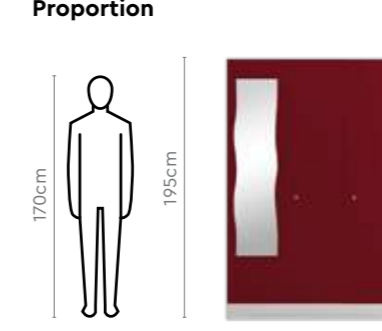

Measurements

Proportion

Details

2 Door Slimline

With Locker + Drawer

Features

- This wardrobe is a 2-door compact variant of the Slimline family.
- Fits easily into any corner of a room, and is available in a wide range of colours.
- Internal drawer and locker system provide space and security for your valuables.