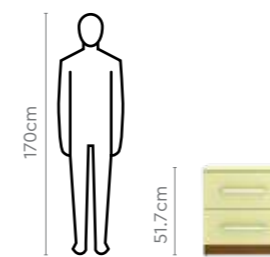

Proportion