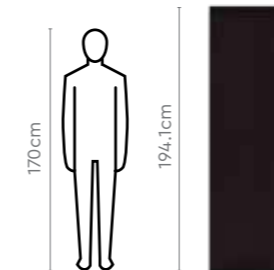

Proportion

Measurements

All sizes in cm	Width	Depth	Height
Stool	36.0	33.5	45.55

Details

Adriana Bed Set

With Wardrobe

Features

- The bed set comes in different variants of king, queen and single bed to cater different needs.
- The understructure is made of mild steel channels that gives it strength and longevity.
- When it comes to organize your things well, the optional understructure available with this bed gives you an added storage space.
- Can be paired with wardrobe with or without an integrated mirror.