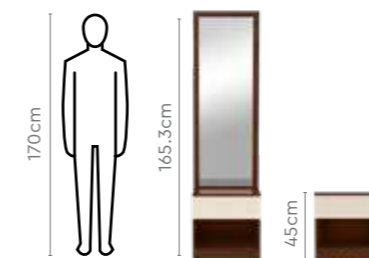

Proportion