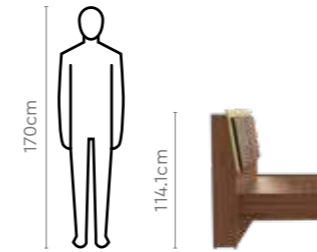

Stash Bed Set

Proportion