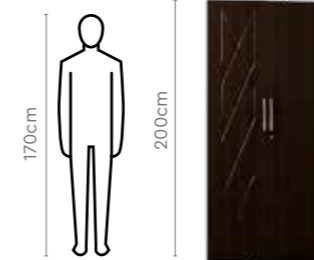

Proportion