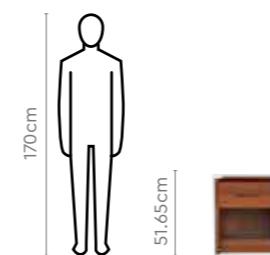

Proportion