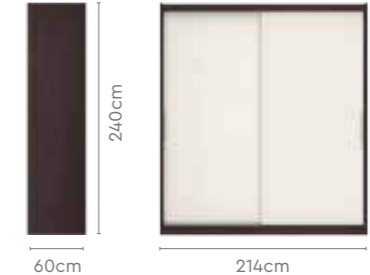

Wardrobe Large