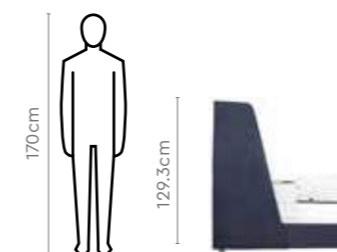

Proportion