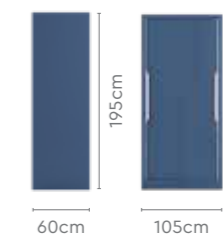

Design Registration No: 272104, 272105

Colour

Measurements

All sizes in cm	Width	Depth	Height
Pro Plus	135.0	60.0	240.0
Compact Plus	105.0	60.0	240.0

Pro

Compact

Proportion

Details