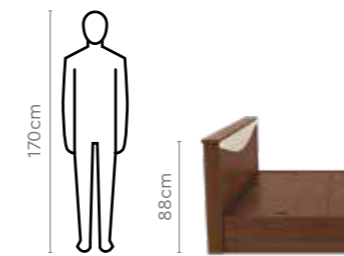

Allura Bed Set

Proportion