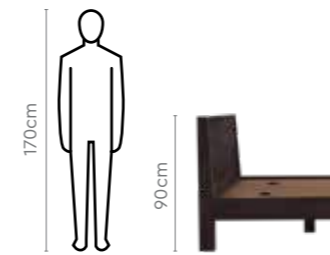

Black Forest Bed Set

Proportion