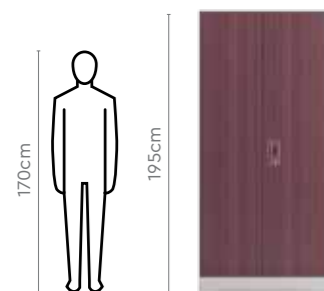

Proportion