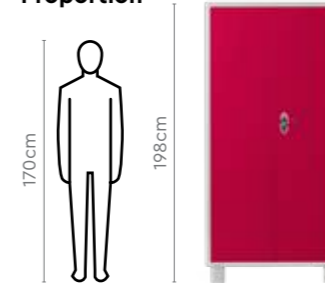

Colour

WARDROBE H & WARDROBE H1

Measurements

Proportion

WARDROBE H1

Details

Storwel® M2

Features