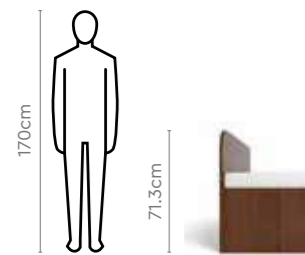

Proportion