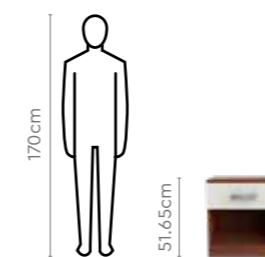

Proportion