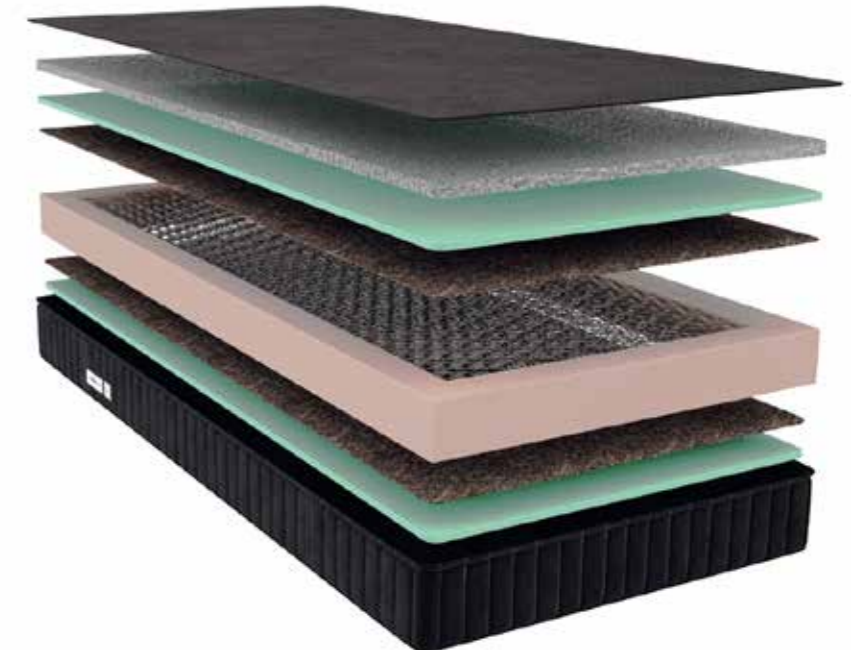

Measurements	
All sizes in cm	Thickness
Mattress	15.0