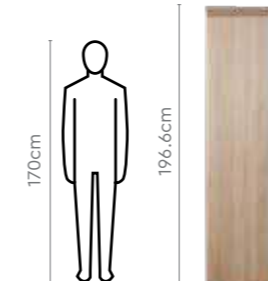

Proportion