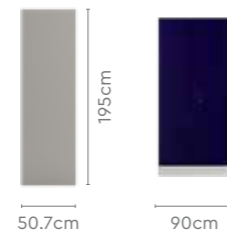

Measurements