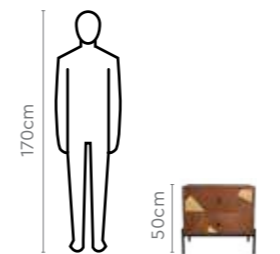

Proportion