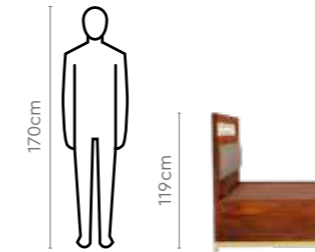

Castle Pro Bed Set

Proportion