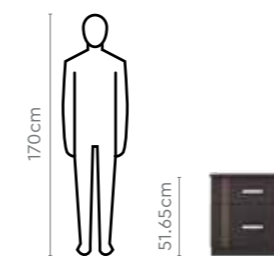

Proportion