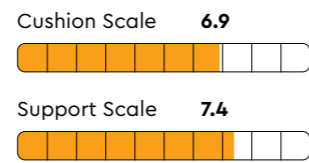

Measurements	
All sizes in cm	Thickness
Mattress	15.0