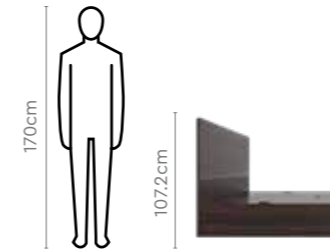

Maze V2 Bed Set

Proportion