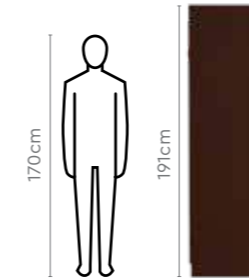

Proportion