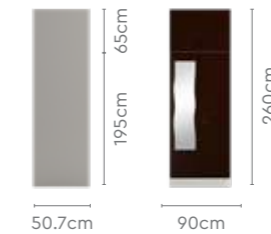

Colour

Measurements

Proportion

Details

Slimline Minor Locker

Features

- A mini locker wardrobe meant to store valuable items and accessories.
- Ideal for small offices and even homes where you can safely keep your important documents, files and jewellery.