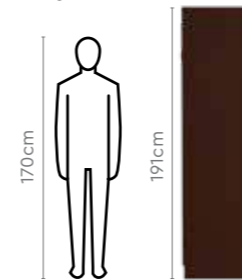

Proportion