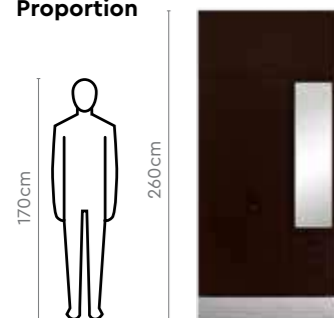

Design Registration No: 216538

Colour

Measurements

Proportion

Details

Slimline Dual

Features

- Dual colour and function.
- External drawers have compartments to organize small accessories, and the integrated mirror portion converts the wardrobe into a dresser.
- Available in bright colour combinations.