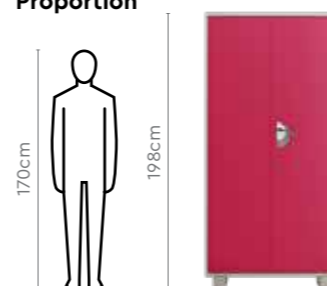

Proportion