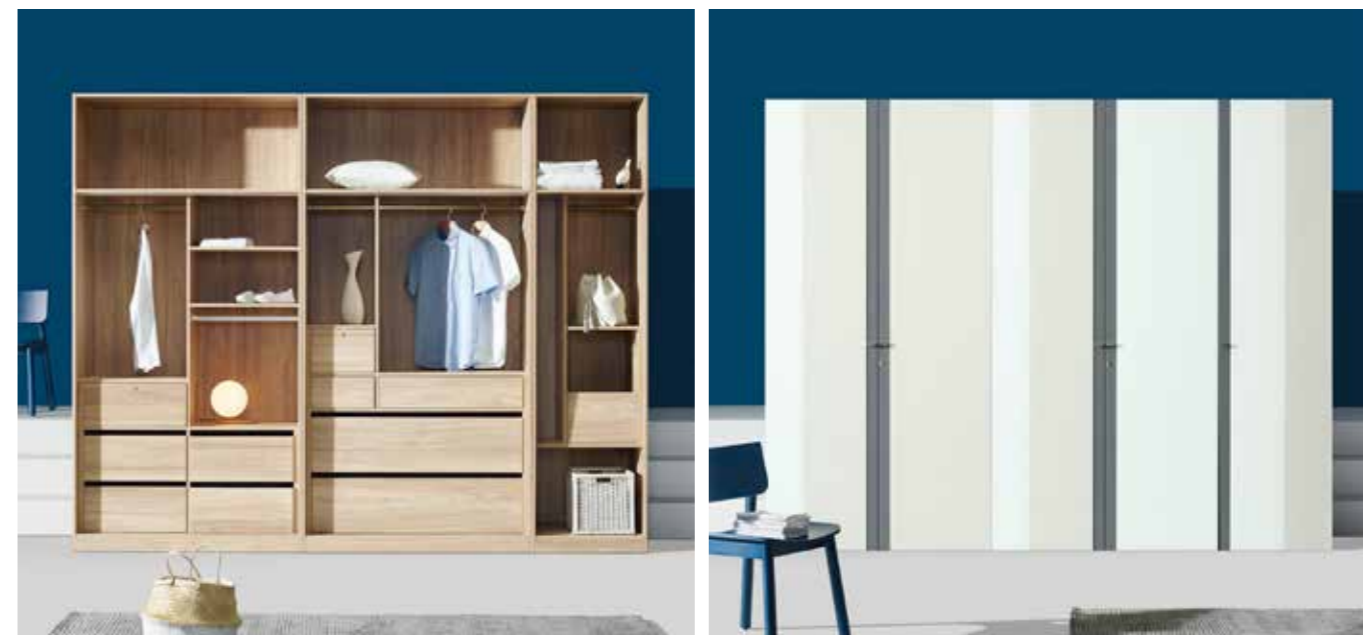

Colour

Measurements

Proportion

Details

Element

Features

- A hinged-door wardrobe crafted to meet the changing storage needs of urban Indian lifestyles.
- Can be configured to suit your individual needs.
- Consists of 2 types of general units, a traditional unit, and a dresser.
- Each configuration of two-door units offers unique ways of organising things, with different heights of hanging rails, compartments, and drawers.