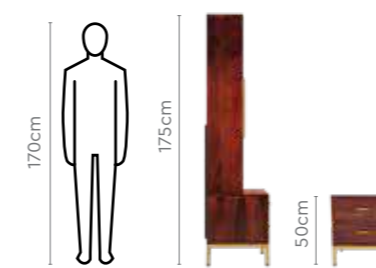

Proportion