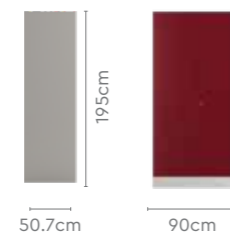

Measurements