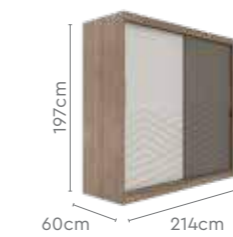

Waldorf Wardrobe

Features

- One can make their personalized choice of colours, materials, finishes.
- Wide combination of 2 Sizes, 5 Carcass shades, and 8 door designs.
- Embedded auto-sensing LEDs for enhanced usage experience.

Waldorf Medium