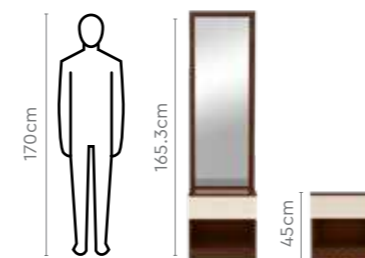

Proportion