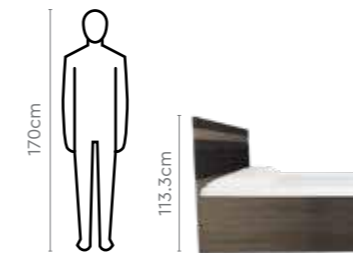

Zen Pro Bed Set

Proportion