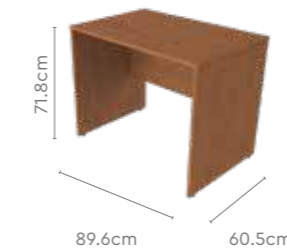

Adria Study Table

Adria Work Desk

Measurements

All sizes in cm	Width	Depth	Height
Single Bed	97.0	204.6	90.1
Dressing Table	46.0	48.6	171.95
2 Door Wardrobe	88.1	54.8	191.0

Details

Fiona Bed

Features

- A simple and minimal look for those who want their bedroom space to be more open and de-cluttered.
- Metal structure provides durability while making it super easy to maintain.
- Can be paired with 2 Door or 3 Door Slimline wardrobe to complement the simple, clean look.
- Optional understorage provides a possibility to add in more storage space.