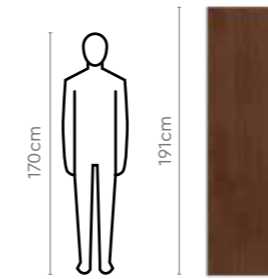

Genesys

Proportion