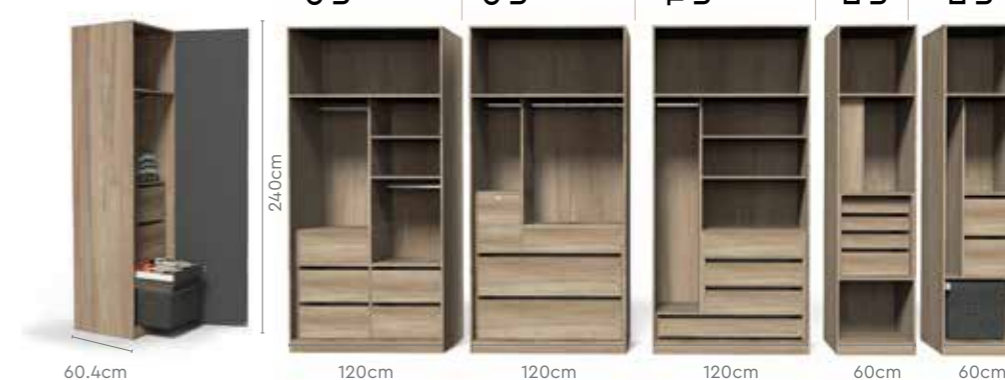

Measurements

60.4cm

120cm

120cm

120cm

60cm

60cm