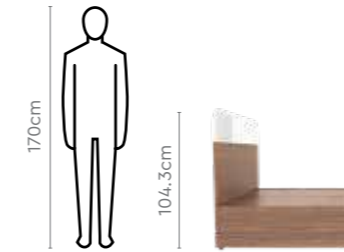

Grove V2 Bed Set

Proportion