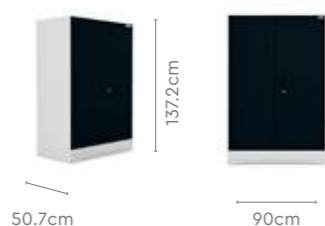

Measurements