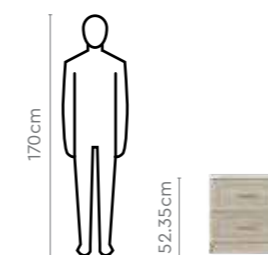

Proportion