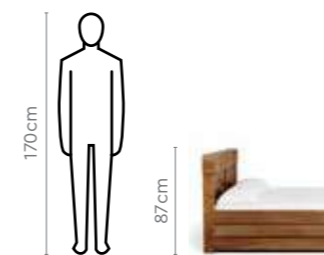

Manual Storage

Colour

Dark Brown

Proportion

Proportion

Measurements

Grande Pro Bed

Grande Pro Bedside Table