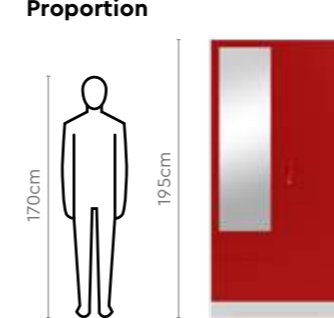

Proportion