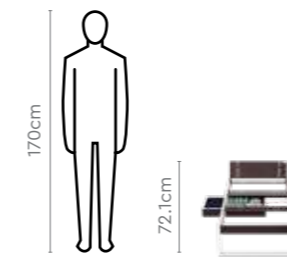

Proportion