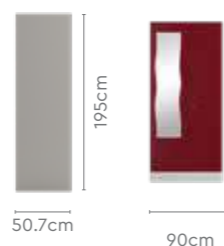

Measurements