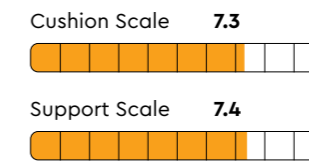

Measurements	
All sizes in cm	Thickness
Mattress	20.0