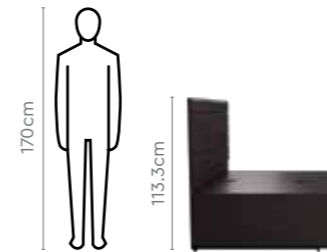

Chocolate V2 Bed Set

Proportion