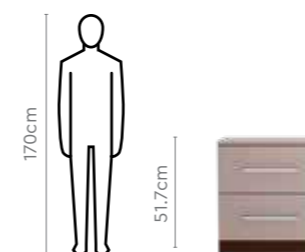

Proportion