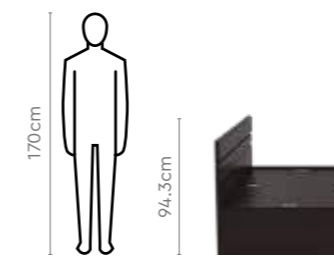

Zurina Bed Set

Proportion