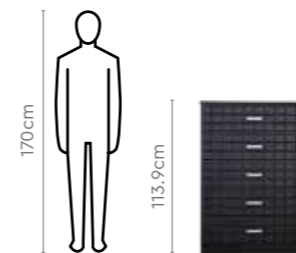

Proportion

Chocolate V2 Chest of Drawers

Chocolate V2 3 Door Wardrobe

Measurements

All sizes in cm	Width	Depth	Height
Premium Dressing Table	90.0	43.2	171.0
4 Door Wardrobe + Mirror	176.1	54.8	191.0
1 Door 450 W Wardrobe	45.0	60.0	200.0
2 Door 900 W Plain Wardrobe	90.0	60.0	200.0
450 W Dressing Table	45.0	47.5	172.6
1 Door 450 W OHU	45.0	60.0	60.0
2 Door 900 W OHU	90.0	60.0	60.0
Dresser Upper Panel	45.0	47.5	1.8