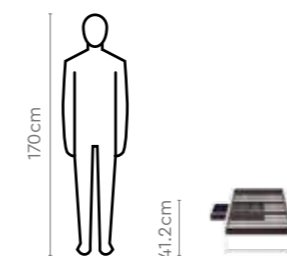

Proportion