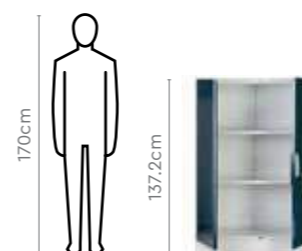

Proportion