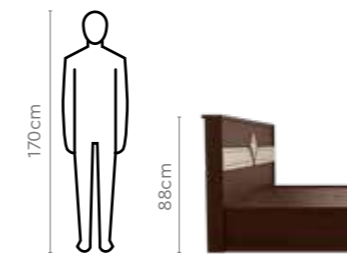

Astra Bed Set

Proportion