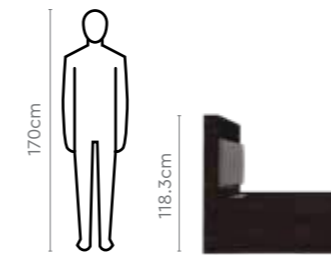

Lattice Bed Set

Proportion