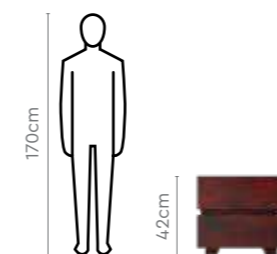

Manual Storage

Colour

Dark Brown

Proportion

Proportion

Measurements

Grande Pro Bed

Grande Pro Bedside Table