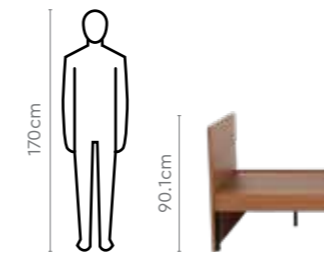

Adria Bed Set

Proportion