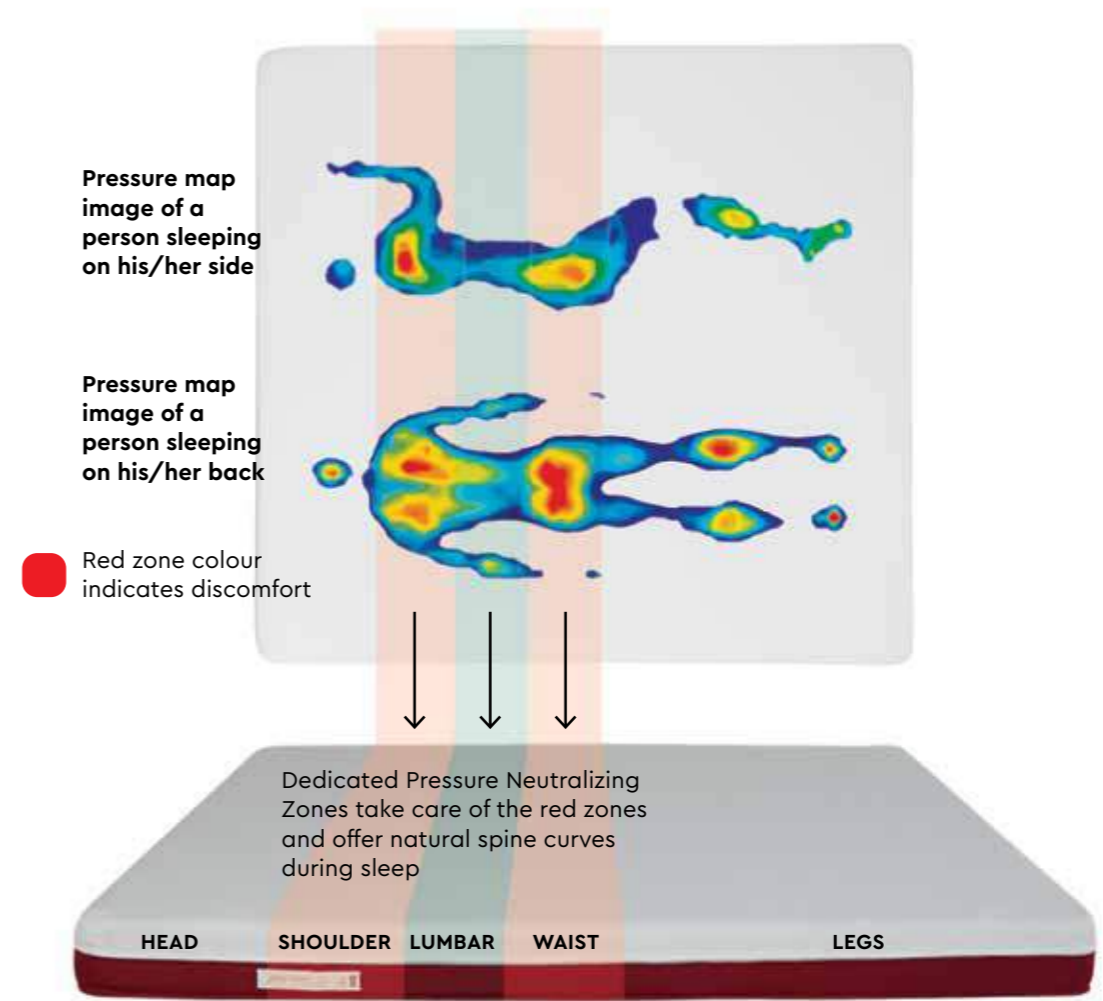

Measurements

All sizes in cm

Height

Mattress	15.0
----------	------

Sleep Essential

Features

- Eurotop style mattress that packs elegance with comfort.
- Soft foam on one side for a cushioning effect
- Hard foam in the middle provides adequate support to the reclining body.
- Bonded foam at the bottom provides support to avoid sinking of body.
- High thickness PU foam layer in quilting offers extra cushioning and softness.

Measurements

All sizes in cm

Height

Mattress	12.5
----------	------

Design Registration No: 293597

Posture Support Mattress

Sleep COMFORT

Sleep ESSENTIAL