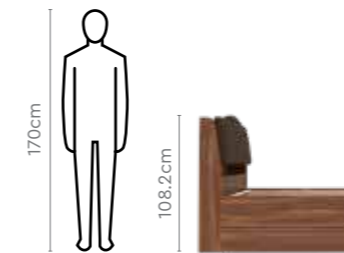

Sierra Bed Set

Proportion