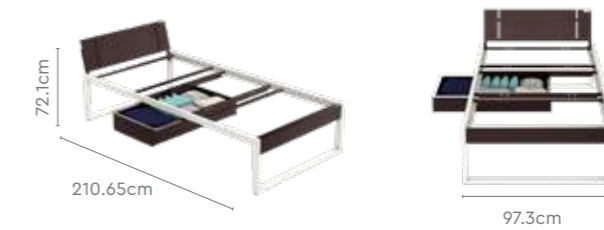

Measurements

EQ Bed with Headboard