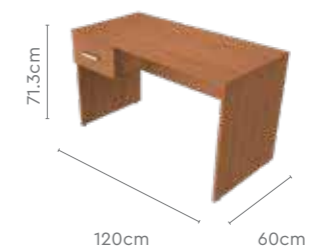

Adria Study Table

Adria Work Desk

Measurements

All sizes in cm	Width	Depth	Height
Single Bed	97.0	204.6	90.1
Dressing Table	46.0	48.6	171.95
2 Door Wardrobe	88.1	54.8	191.0

Details

Fiona Bed

Features

- A simple and minimal look for those who want their bedroom space to be more open and de-cluttered.
- Metal structure provides durability while making it super easy to maintain.
- Can be paired with 2 Door or 3 Door Slimline wardrobe to complement the simple, clean look.
- Optional understorage provides a possibility to add in more storage space.