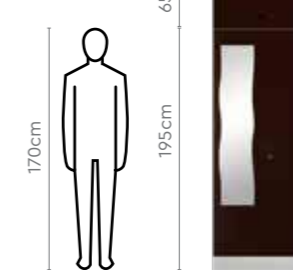

Colour

Measurements

Proportion

Details

Slimline Minor Locker

Features

- A mini locker wardrobe meant to store valuable items and accessories.
- Ideal for small offices and even homes where you can safely keep your important documents, files and jewellery.