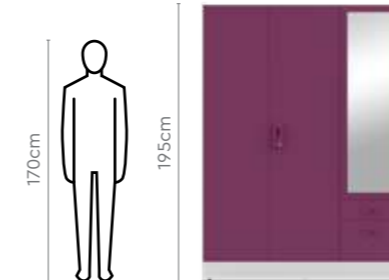

Proportion