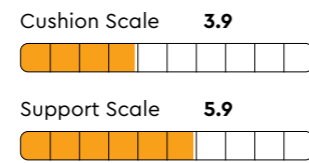

Measurements	
All sizes in cm	Thickness
Mattress	10.0

Ultima Plus

Features

- Designed to completely unload the stress on the spine and allow for the natural curve of the lower back.
- Memory foam top contours around the body supporting each pressure point evenly.
- The breathable fabric makes it a must for summers.