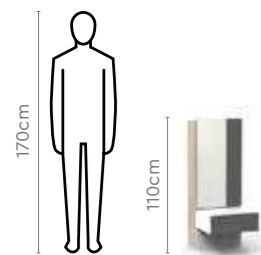

Proportion