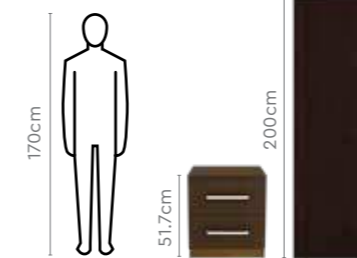

Proportion