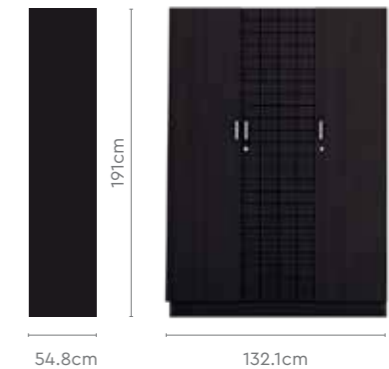

Proportion

Chocolate V2 Chest of Drawers

Chocolate V2 3 Door Wardrobe

Measurements

All sizes in cm	Width	Depth	Height
Premium Dressing Table	90.0	43.2	171.0
4 Door Wardrobe + Mirror	176.1	54.8	191.0
1 Door 450 W Wardrobe	45.0	60.0	200.0
2 Door 900 W Plain Wardrobe	90.0	60.0	200.0
450 W Dressing Table	45.0	47.5	172.6
1 Door 450 W OHU	45.0	60.0	60.0
2 Door 900 W OHU	90.0	60.0	60.0
Dresser Upper Panel	45.0	47.5	1.8