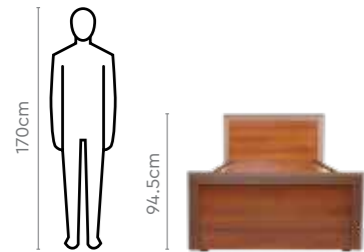

Proportion