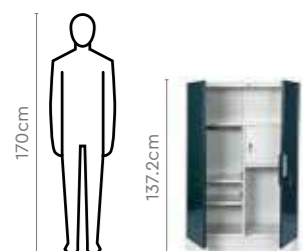

Proportion