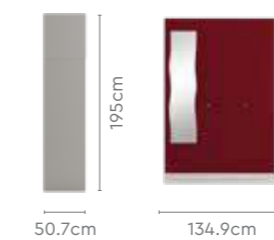

Measurements