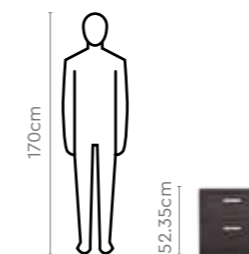

Proportion