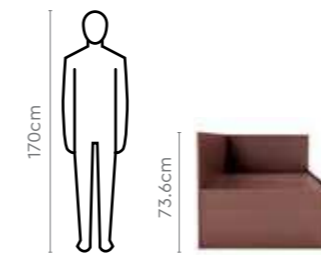

Colour

Valigny Oak

Proportion

Measurements

All sizes in cm	Width	Depth	Height
Bed	95.8	203.6	73.6
Bedstead	92.0	200.0	34.9

Floyd V2 Bed

Adriana Single Bed

Features