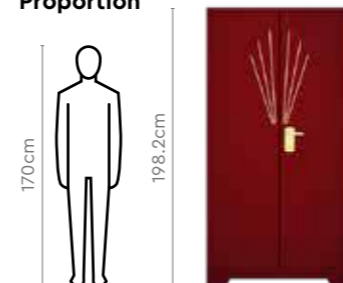

Proportion