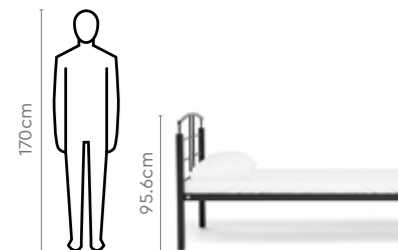

Proportion