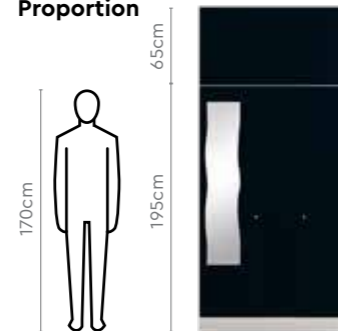

Proportion