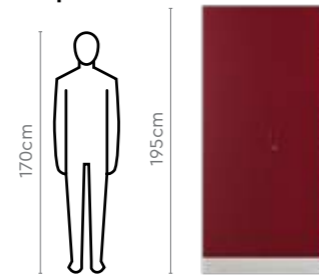

Design Registration No: 216538

Colour

Measurements

Proportion

Details

Slimline Blend 3 Door

Features

- Blend is a mix of different types of storage options.
- It comes with external drawers for easy access, without having to open the entire wardrobe.
- Integrated mirror portion can be used as a dresser as well.