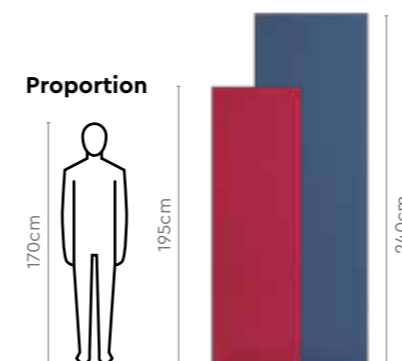

Design Registration No: 272104, 272105

Colour

Measurements

All sizes in cm	Width	Depth	Height
Pro Plus	135.0	60.0	240.0
Compact Plus	105.0	60.0	240.0

Pro

Compact

Proportion

Details