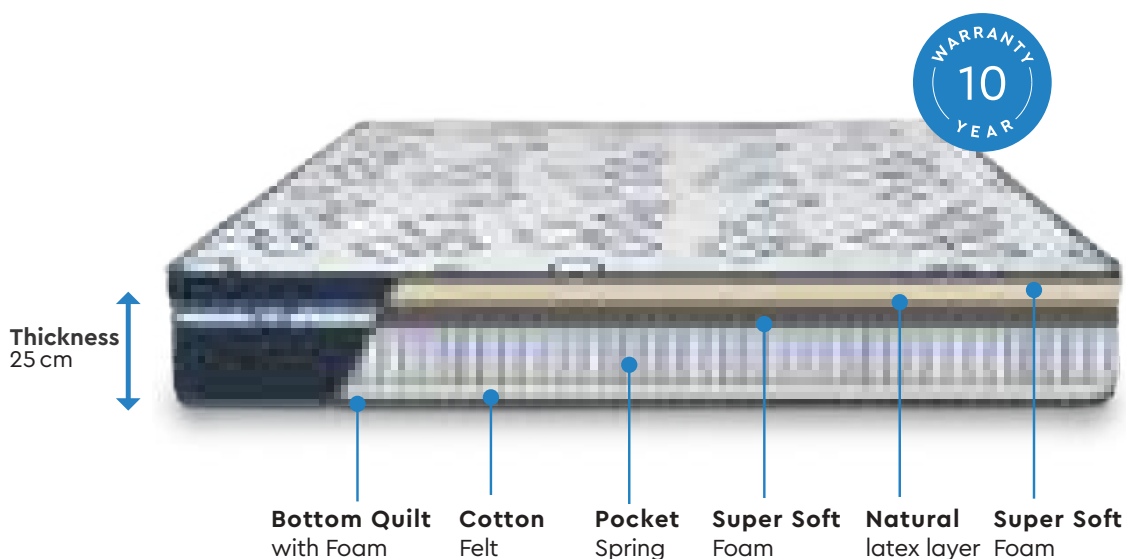

Mesmerize

Puts elegance
in every break you take.

Make the right choice assisted by the Godrej Interio ComfyMeter

Cushion Scale **8.2**

Support Scale **8**

- Derives its elegance from the Double **Euro Top** style made of velvet fabric
- Natural latex on top to reduce pressure, reduces tossing and turning
- Spring Carcass in the base for adequate support to body
- Premium Double knitted jacquard fabric with 400 GSM for plush look
- Increased thickness for more cushioning

Fabrics are only indicative. Colour material pattern are subject to change for product improvement.
Tolerance limit of mattress: Length/Width: +/- 1.2cm, Thickness: +/- 0.5cm