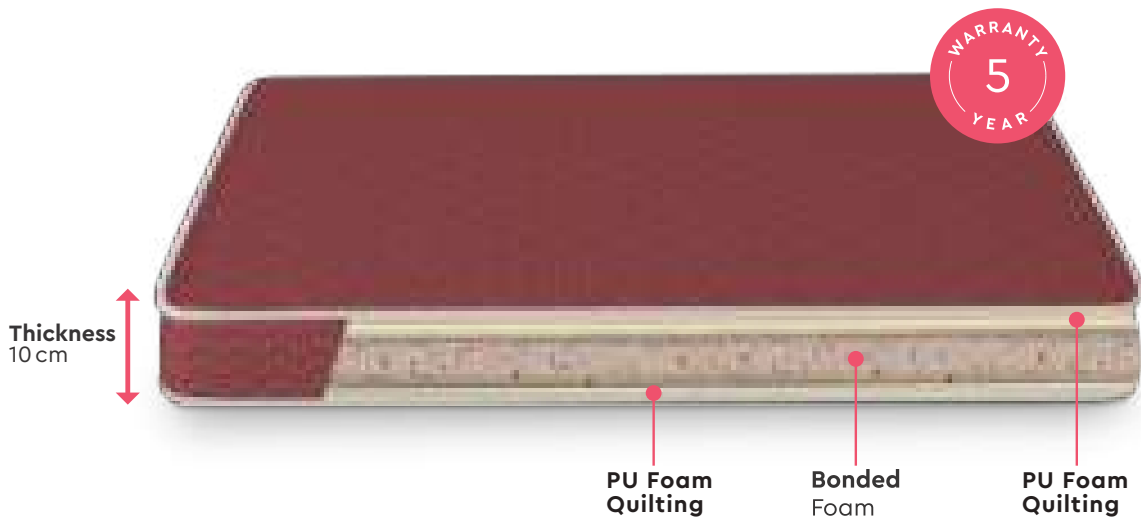

Orthomatic® Regular

The orthopaedist
that's always ready for you.

Make the
right choice assisted
by the Godrej Interio
ComfyMeter

- Added durability due to bonded foam
- Gives complete rest to the spine
- Usable on both sides
- Specially designed for back problems

Fabrics are only indicative. Colour material pattern are subject to change for product improvement.
Tolerance limit of mattress: Length/Width: +/- 1.2cm, Thickness: +/- 0.5cm