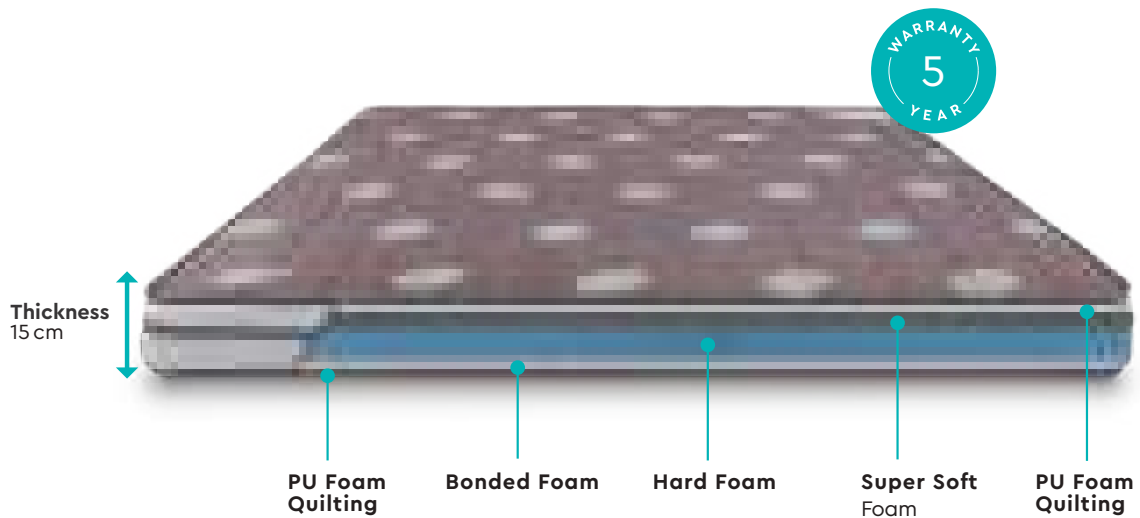

Make the
right choice assisted
by the Godrej Interio
ComfyMeter

Cushion Scale **5.2**

Support Scale **2.8**

- Ogma's core is constructed with cylindrical-shaped springs, making the mattress softer
- Pocket Springs prevent transferring the effect of moving on the mattress so that the 2nd person is not disturbed during sleep
- The top layer of Ogma is constructed with a combination of soft and mild-firm foam to give adequate comfort to the body's contours
- Thick foam blocks are used on the four sides of Ogma so that the edges are stronger to give support while sitting on the edge or sleeping
- Ogma comes in 3 different thicknesses (15cm, 20cm, 25cm) to ensure the ergonomic convenience of getting in and out of bed. One can choose the thickness based on the height of the bed
- The removable top cover in white can be machine washed and dried, which helps keep your sleeping surface tidy

Make the right choice assisted by the Godrej Interio ComfyMeter

- A combination of soft foam and hard foam is used here to provide better cushioning as well as adequate support to the body.
- The bonded foam used in the bottom of the mattress helps avoid sinking of the body
- High thickness PU Foam Layer in quilting provides extra cushioning and makes the mattress feel soft & relaxing
- Attractive Jacquard fabric with color coordination tape edge for ambience