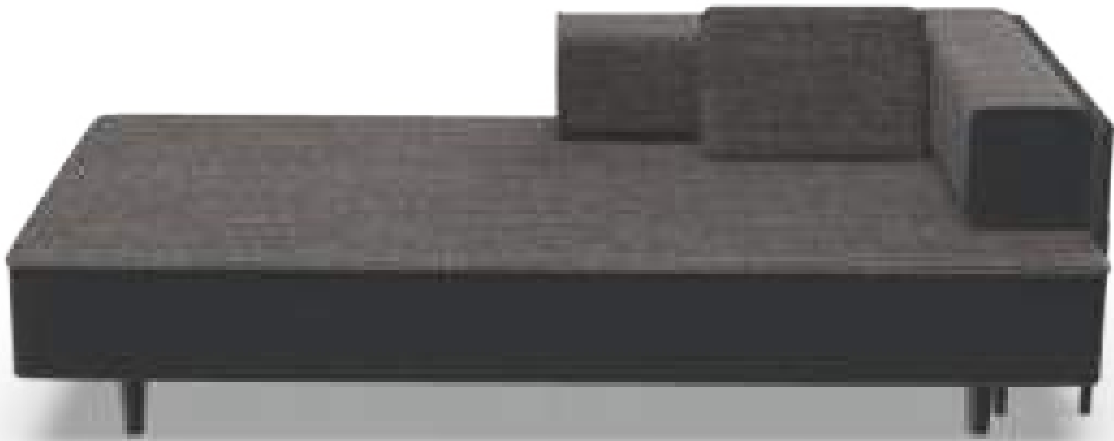

2) Use Orane Corner Back and other foam accessories to create your own corner

Design registration no: 334904