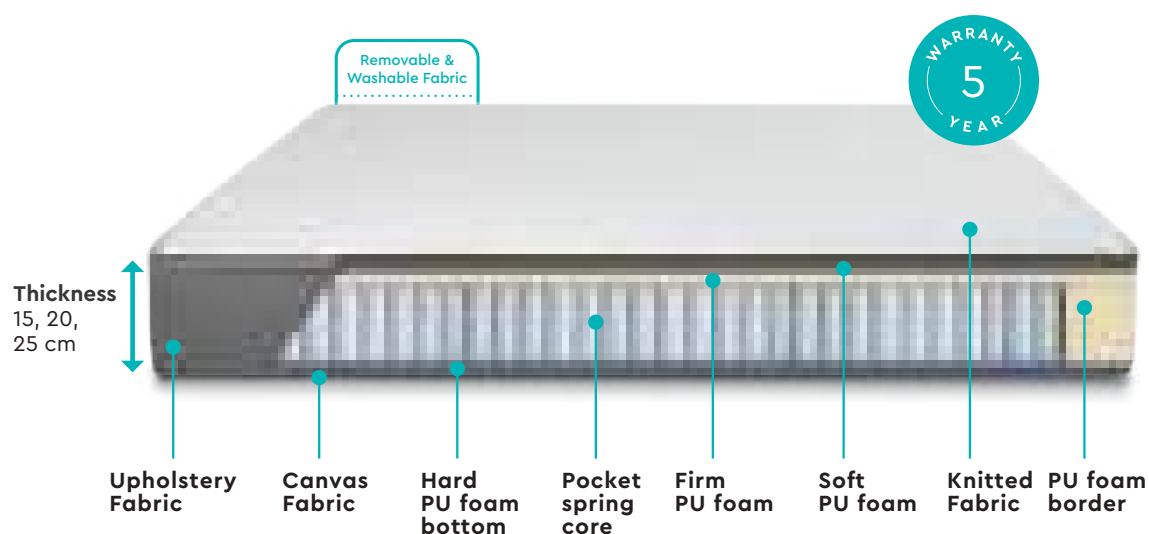

Ogma

Shaped to sculpt
the best sleep for you.

Make the
right choice assisted
by the Godrej Interio
ComfyMeter

Cushion Scale **5.2**

Support Scale **2.8**

- Ogma's core is constructed with cylindrical-shaped springs, making the mattress softer
- Pocket Springs prevent transferring the effect of moving on the mattress so that the 2nd person is not disturbed during sleep
- The top layer of Ogma is constructed with a combination of soft and mild-firm foam to give adequate comfort to the body's contours
- Thick foam blocks are used on the four sides of Ogma so that the edges are stronger to give support while sitting on the edge or sleeping
- Ogma comes in 3 different thicknesses (15cm, 20cm, 25cm) to ensure the ergonomic convenience of getting in and out of bed. One can choose the thickness based on the height of the bed
- The removable top cover in white can be machine washed and dried, which helps keep your sleeping surface tidy

Fabrics are only indicative. Colour material pattern are subject to change for product improvement.
Tolerance limit of mattress: Length/Width: +/- 1.2cm, Thickness: +/- 0.5cm