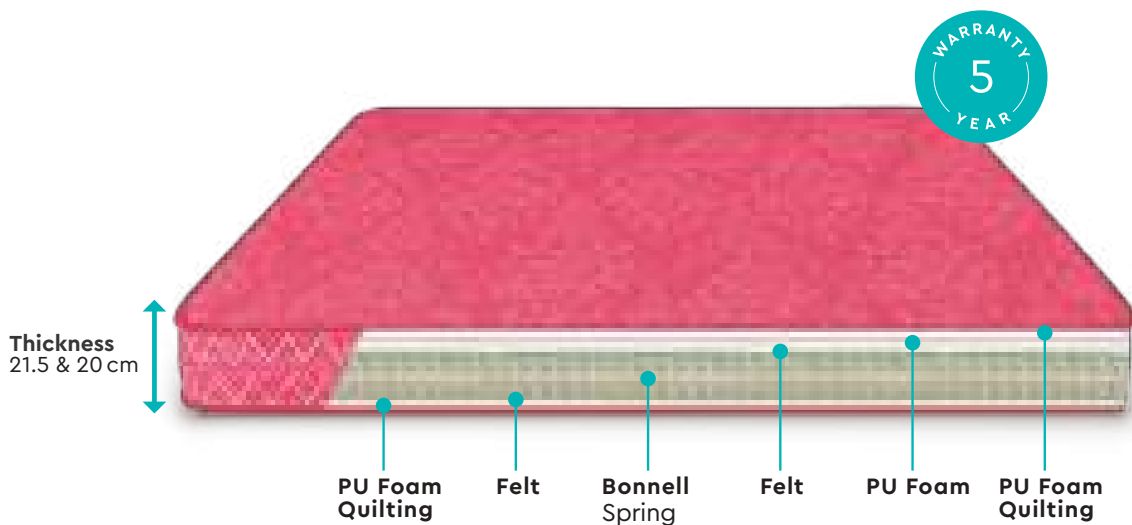

Restomatic Series

Big on comfort,
light on the pocket.

Make the
right choice assisted
by the Godrej Interio
ComfyMeter

Cushion Scale **6.1**

Foam
Support Scale **6.0**

- Attractive Maroon Jacquard fabric with lustre, soft feel and pattern
- Single side usable Mattress Design
- Two Different layers of PU Foam in-built for extra cushioning and balance
- Superior quality in-house manufactured Bonnell springs
- Foam Borders are provided at all the sides to avoid bending / tilting at the edges

Fabrics are only indicative. Colour material pattern are subject to change for product improvement.
Tolerance limit of mattress: Length/Width: +/- 1.2cm, Thickness: +/- 0.5cm