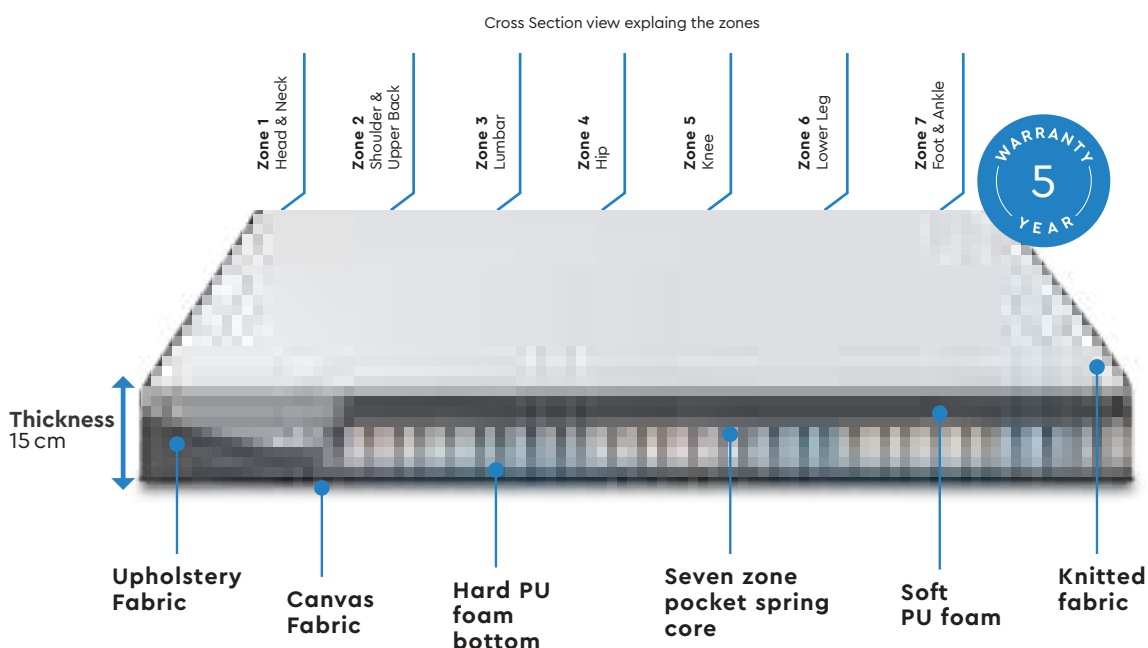

Make the right choice assisted by the Godrej Interio ComfyMeter

Cushion Scale **5.6**

Support Scale **6.4**

- Premium Memory Foam Top layer which takes the user's body shape and contours itself accordingly for ultimate comfortable experience
- Enhanced specifications with a softy foam layer under memory foam top
- Softy Foam layer is used as it has more supple feel to the reclining body
- Bonded foam is used in the base to provide for ultimate support and firmness
- Use of 240 GSM Lavender premium knitted fabric to provide aesthetic look and appeal

7-Zone Pocket Spring System

- Mattress with 7 Zone Pocket Spring system according to the different zones of the body
- It supports & comforts your body shape accurately. It holds you from head to toe and gives you a very comfortable sleep
- By offering the best support required for different parts of our body, this mattress helps keep the spine's natural shape while sleeping
- Sleep Grande has unique styling. The Top Cover is made of soft Knitted Fabric, and the side cover is made with upholstered fabric for durability and strength
- The sizes of the mattress can be customized