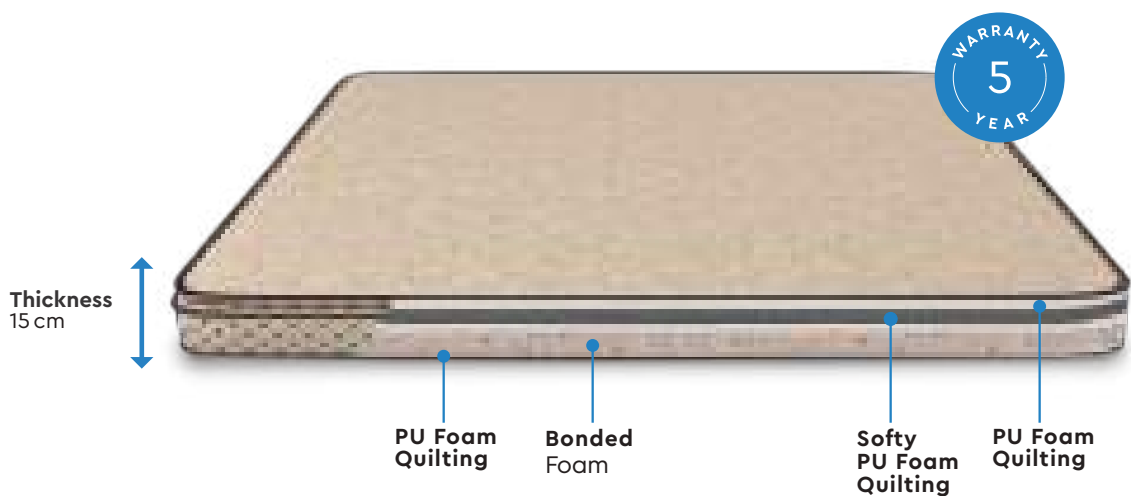

Glow

**Rest.
Assured.**

Make the right choice assisted by the Godrej Interio ComfyMeter

- **Pillow Top** style mattress with premium look and comfort
- Unique offering with 10.16 cm Core + 5.08 cm top layered mattress in foam combination segment
- Use of high quality fabric on top, side and bottom
- Perfect combination of cushioning, support and flexibility due to right mix of layers and material
- Bonded Foam Core which provides optimum support and firmness
- Use of Softy foam and PU foam quilting in the top layer ensures adequate cushioning effect

Fabrics are only indicative. Colour material pattern are subject to change for product improvement.
Tolerance limit of mattress: Length/Width: +/- 1.2cm, Thickness: +/- 0.5cm