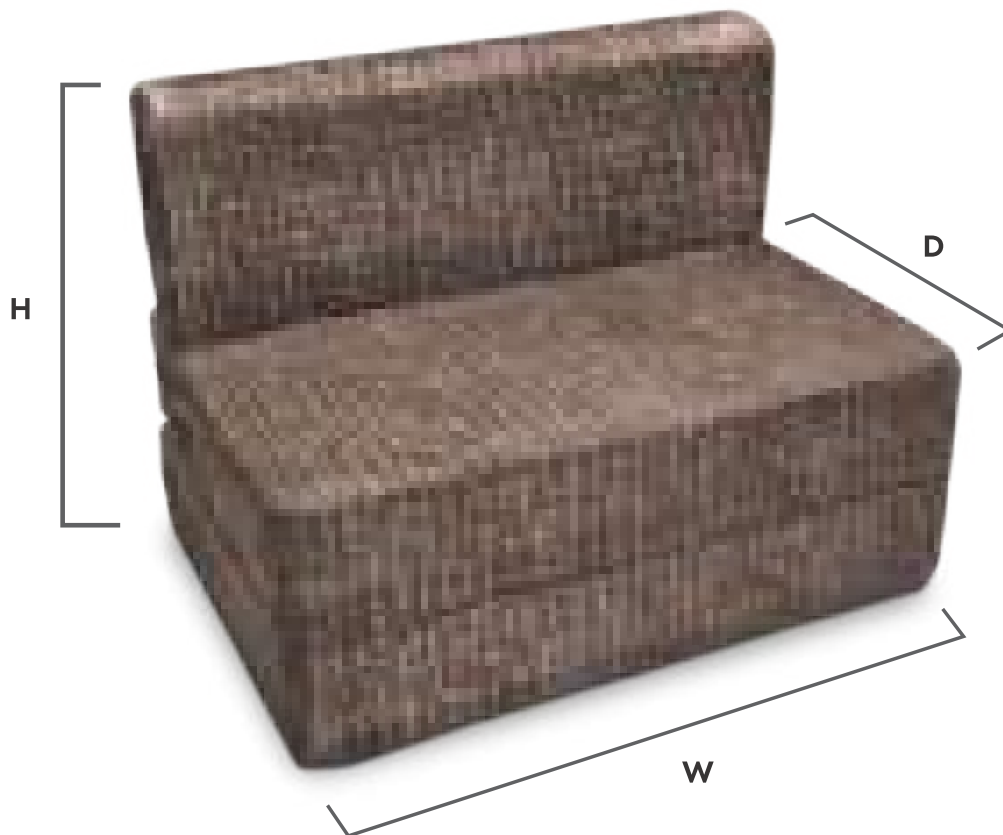

Sofa-cum-bed

Breeze sofa bed

A compact design that makes a statement. Our sofa-cum-bed features a three-fold design with a fixed back cushion and to give you utmost comfort without taking up too much space.

Dimensions

Mattress Form (cm)	Sofa Form (cm)
L-180 W-90 T-15	H-68 W-90 D-76
L-180 W-150 T-15	H-68 W-150 D-76

Fabrics are only indicative. Colour material pattern are subject to change for product improvement.