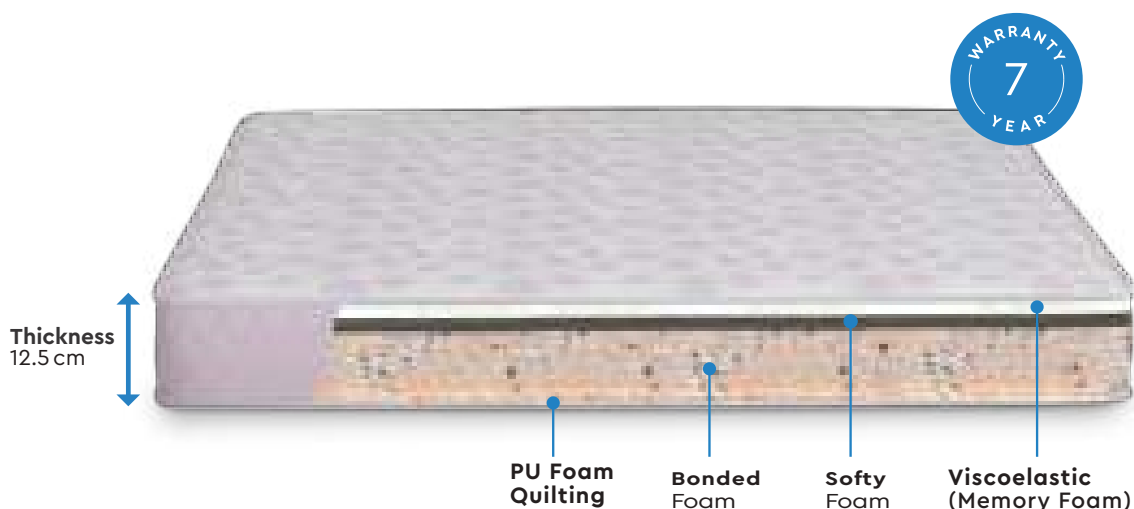

Ultima Plus®

The perfect fit
for your body type.

Make the right choice assisted by the Godrej Interio ComfyMeter

Cushion Scale **5.6**

Support Scale **6.4**

- Premium Memory Foam Top layer which takes the user's body shape and contours itself accordingly for ultimate comfortable experience
- Enhanced specifications with a softy foam layer under memory foam top
- Softy Foam layer is used as it has more supple feel to the reclining body
- Bonded foam is used in the base to provide for ultimate support and firmness
- Use of 240 GSM Lavender premium knitted fabric to provide aesthetic look and appeal

Fabrics are only indicative. Colour material pattern are subject to change for product improvement.
Tolerance limit of mattress: Length/Width: +/- 1.2cm, Thickness: +/- 0.5cm