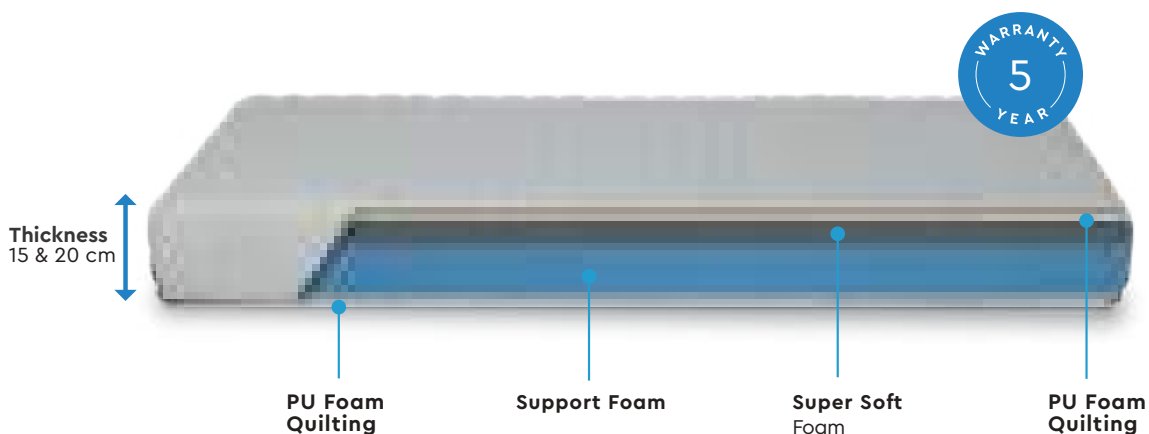

Melody®

Makes everyday sleep,
elegant.

Make the right choice assisted by the Godrej Interio ComfyMeter

Cushion Scale **8.3**

Support Scale **6.4**

- Beautiful design with tape edging for premium look
- Special sparkle fabric and plush soft foam for cozier feel
- Tough fabric designed for use by kids & youngsters
- Joint-free cap top style quilting

Fabrics are only indicative. Colour material pattern are subject to change for product improvement.
Tolerance limit of mattress: Length/Width: +/- 1.2cm, Thickness: +/- 0.5cm