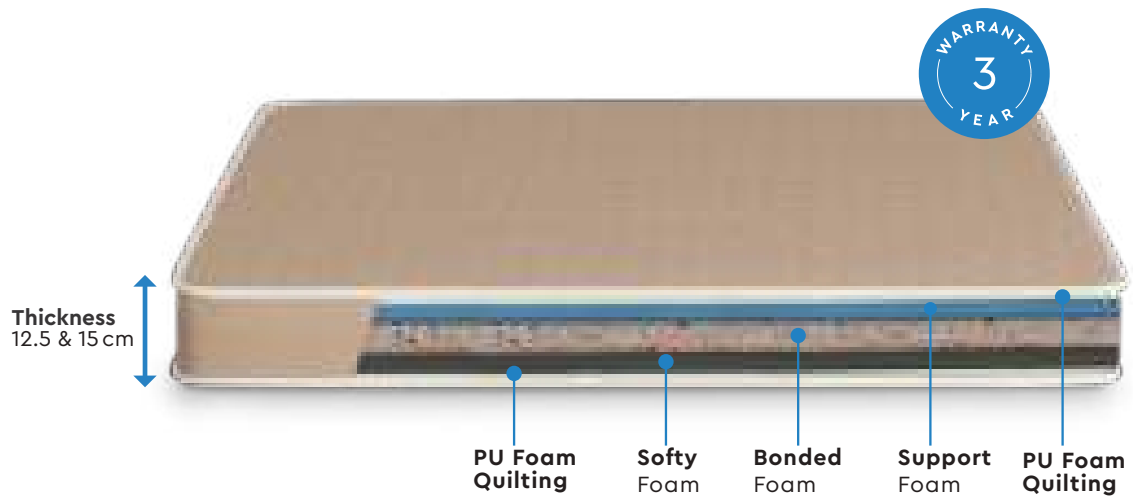

D-Plus (Dual Magic Plus)

Twice the charm
in one sleep.

Make the
right choice assisted
by the Godrej Interio
ComfyMeter

Cushion Scale **5.3**

Support Scale **7.2**

- Combination of support foam and soft foam built for the best sleep
- Flexibility of being usable on both sides
- Quilted fabric lends it a luxurious feel and comfort
- Mid layer bonded foam lends balance and support to mattress structure
- The lighter side fabric indicates softer surface while darker side fabric indicates firm surface

Fabrics are only indicative. Colour material pattern are subject to change for product improvement.
Tolerance limit of mattress: Length/Width: +/- 1.2cm, Thickness: +/- 0.5cm