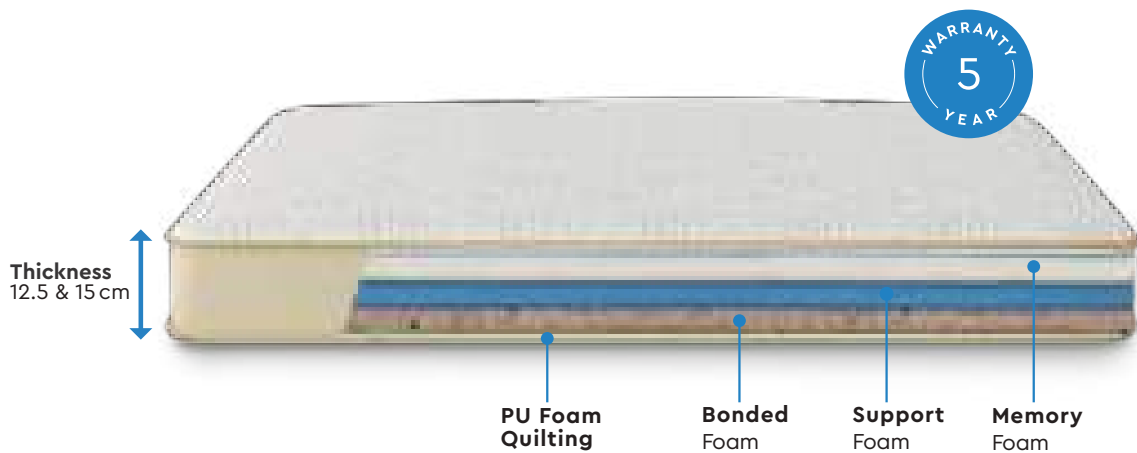

Nimbus

Better morning
to you.

Make the right choice assisted by the Godrej Interio ComfyMeter

Cushion Scale 7

Support Scale 6

- Highly premium luxury spring mattress with pillow top
- Better stability and instant response to body movements due to pocket spring construction
- First time use of cool gel fabric with memory foam quilting
- Double layer of memory foam (in topper and quilting) provides maximum comfort and cushioning

Mist®

Flexible to your idea of sleep.

Make the right choice assisted by the Godrej Interio ComfyMeter

Cushion Scale **6.9**

Support Scale **6.2**

- Highly premium luxury spring mattress with Euro Top
- HR foam Euro Top's elastic cell structure offers sustained support to body contours
- Better stability and instant response to body movements due to pocket spring construction

Spinefine®

A mattress **with a spine.**

Make the right choice assisted by the Godrej Interio ComfyMeter

Cushion Scale **6.8**

Support Scale **7.6**

- Designed to completely unload the stress off the spine and allow for the natural curve of the lower back
- Memory foam top contours around the body supporting each pressure point evenly
- The breathable fabric makes it a must for summers