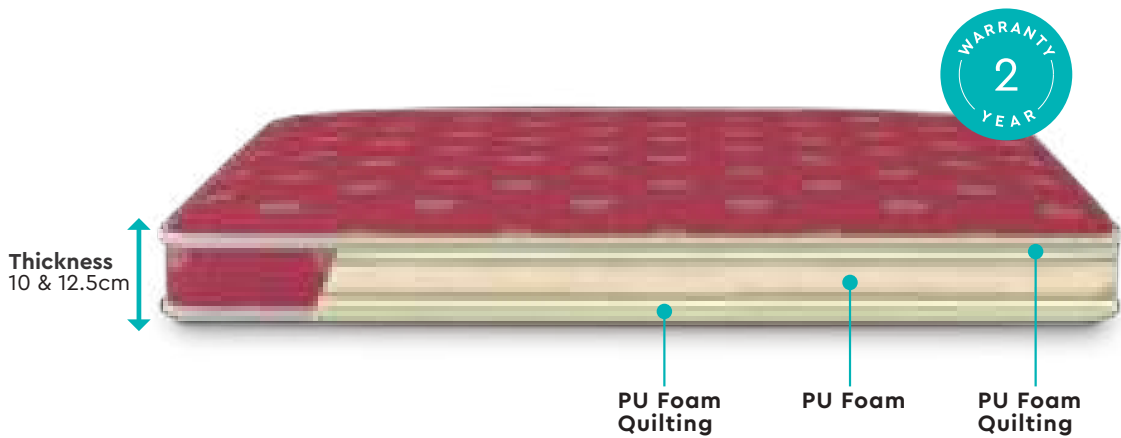

Lotus Pro

Make lazy
fashionable.

Make the right choice assisted by the Godrej Interio ComfyMeter

- The complete foam quilted mattress gives you highly desirable comfort
- The soft foam quilting provides the perfect amount of cushion contouring in conjunction with providing proper firm support
- The stitched bonded fabric provides excellent tear resistance and performance

Fabrics are only indicative. Colour material pattern are subject to change for product improvement.
Tolerance limit of mattress: Length/Width: +/- 1.2cm, Thickness: +/- 0.5cm