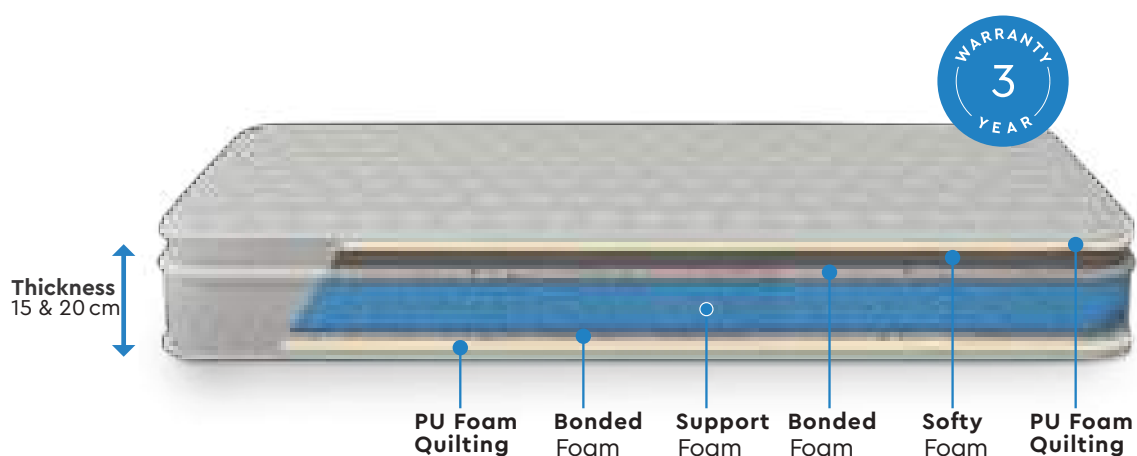

Eleganza

Sleep
stylishly.

Make the right choice assisted by the Godrej Interio ComfyMeter

Cushion Scale **4.3**

Support Scale **5.2**

- The softer and conforming foam hugs to your body while you sleep
- Its elegant two-tone quilting gives it an aesthetic appeal
- The breathable knitted fabric allows airflow making summers cooler
- The unique construction will enable the mattress to stay comfortable for a longer period of time
- The Eurotop style mattress adds an extra layer of softness and cushioning

Fabrics are only indicative. Colour material pattern are subject to change for product improvement.
Tolerance limit of mattress: Length/Width: +/- 1.2cm, Thickness: +/- 0.5cm