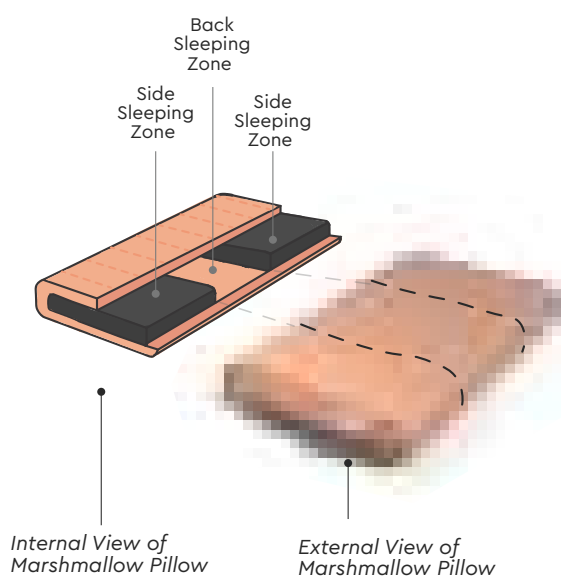

Sleeping with Ergonomic Designed pillows

Using ergonomically designed pillows ensure your head and neck to stay in straight position throughout your sleep.

Why we need a pillow which is suitable for side and back sleeping posture?

Usually people change the sleep posture as sleep progresses.

Your sleeping posture is always a mix of side and back even if you have a prominent sleeping posture. So it's important to use a pillow which can accommodate the ergonomic requirement of both these postures.

Fabrics are only indicative. Colour material pattern are subject to change for product improvement.

Unique 3-Zone Ergonomic Pillows

The 3-Zone pillows are designed keeping in mind the need of keeping the head position and neck posture aligned throughout your sleep. The pillows have been divided in '3 Zones' to give variable support to the head and the neck while sleeping either on the side or the back.

Fabrics are only indicative. Colour material pattern are subject to change for product improvement.

Marshmallow

Marshmallow Range is designed for those who prefer firmer pillows. It is made of Polyurethane Foam. The insides of the Pillow demonstrates clear segmentation of the 3 zones. These zones are defined for side and back sleeping. Marshmallow comes in three thickness; **Small, Regular and Big.**