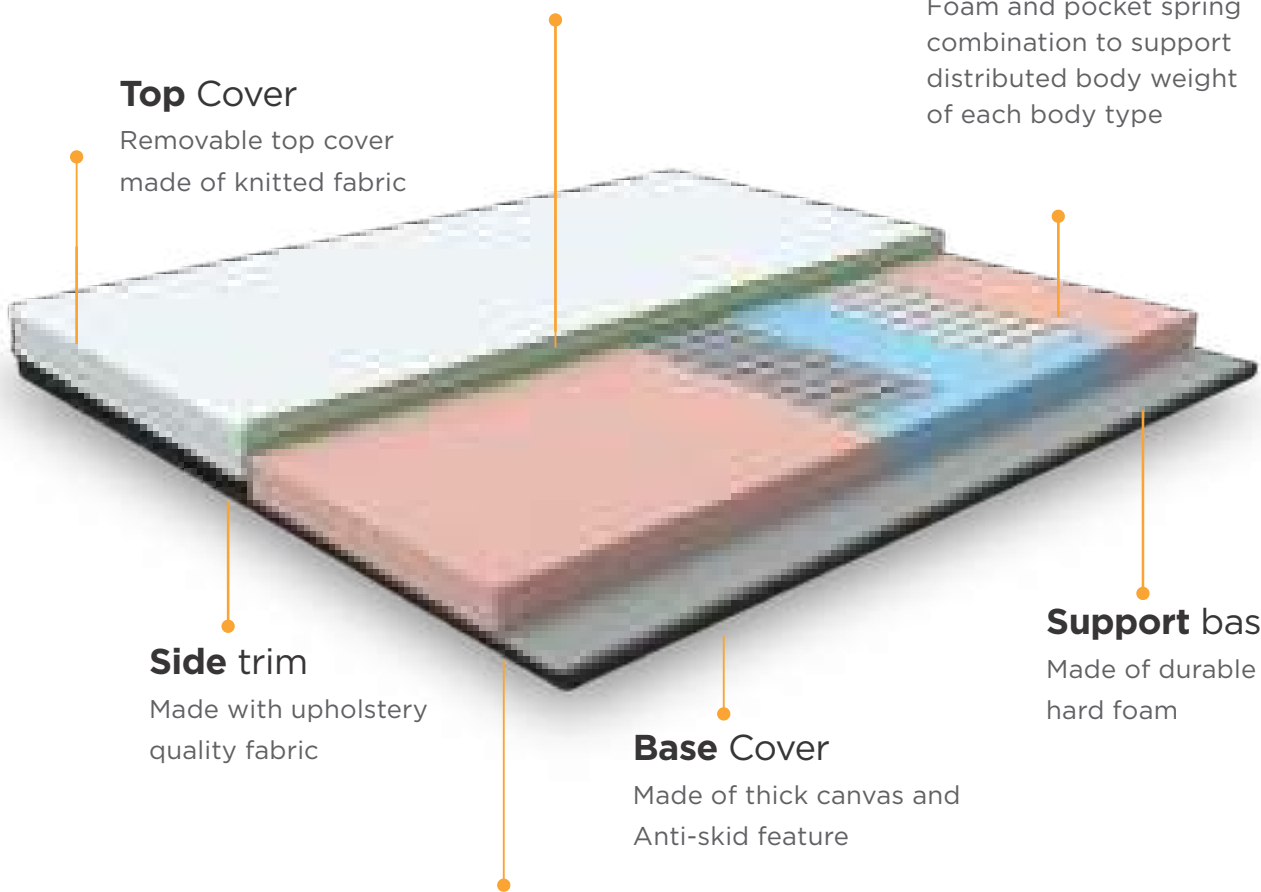

Pressure distribution Top layer

SLEEP ESSENTIAL MATTRESS

Combination of soft foam for each body type

SLEEP COMFORT MATTRESS

Memory foam and soft foam combination for each body type

Pressure supporting core

Foam and pocket spring combination to support distributed body weight of each body type

Top Cover

Removable top cover made of knitted fabric

Side trim

Made with upholstery quality fabric

Base Cover

Made of thick canvas and Anti-skid feature

Support base

Made of durable hard foam

Pressure Neutralizing Zones®