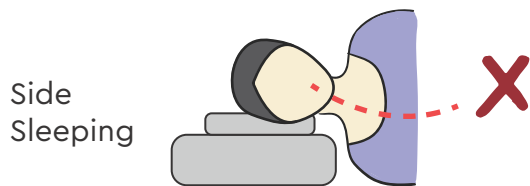

Fresh

Dimensions: 43 × 69 cm

Designed to repel dust or micro-organisms due to its super fine fibres, Fresh promises a healthy and rejuvenating sleep environment.

Wonder

Dimensions: 43 × 69 cm

Quilted pillow with micro peach finish, is made to transport you to a world of luxurious and rejuvenating sleep.

Pillows

How Important is it to use the pillow of correct thickness?

If the pillow is thicker than required.

A pillow that is too high angles the neck upwards causing discomfort and straining the neck which results in neck pain.

If the pillow is thinner than required.

A pillow that is too low angles the neck downwards causing discomfort.

Sleeping with Pillow of the correct thickness.

A pillow that is at the proper position helps the neck alignment to remain neutral.