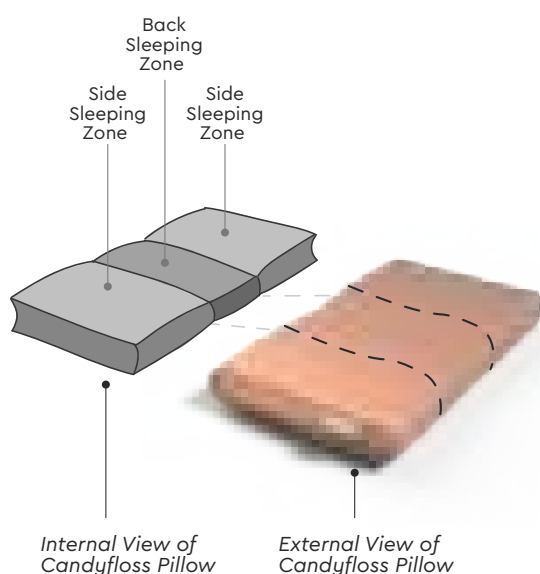

Usually people change the sleep posture as sleep progresses.

Your sleeping posture is always a mix of side and back even if you have a prominent sleeping posture. So it's important to use a pillow which can accommodate the ergonomic requirement of both these postures.

Fabrics are only indicative. Colour material pattern are subject to change for product improvement.

Unique 3-Zone Ergonomic Pillows

The 3-Zone pillows are designed keeping in mind the need of keeping the head position and neck posture aligned throughout your sleep. The pillows have been divided in '3 Zones' to give variable support to the head and the neck while sleeping either on the side or the back.

Fabrics are only indicative. Colour material pattern are subject to change for product improvement.

Marshmallow

Marshmallow Range is designed for those who prefer firmer pillows. It is made of Polyurethane Foam. The insides of the Pillow demonstrates clear segmentation of the 3 zones. These zones are defined for side and back sleeping. Marshmallow comes in three thickness; **Small, Regular and Big.**

Candyfloss

Candyfloss Range is designed for those who prefer softer pillows. It is made of Virgin Polyester Fiber. The insides of the Pillow demonstrates clear segmentation of the 3 zones. These zones are defined for side and back sleeping. Candyfloss comes in two thickness; **Regular and Big**