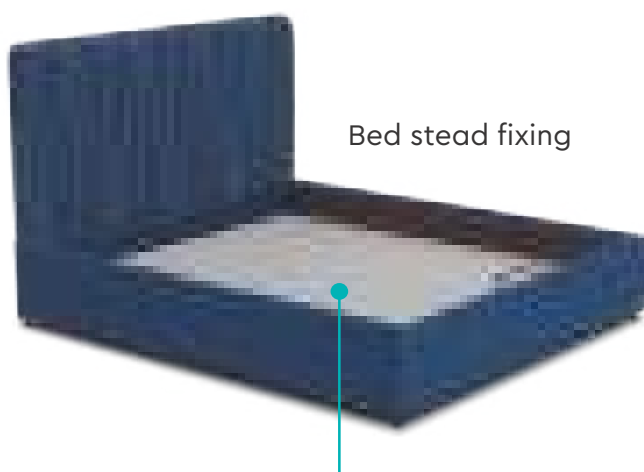

Turf with no storage

Turf without storage has pinewood slats with canvas covering its mattress base.

Thick canvas cover
over Pine Wood Slats

Pinewood
Slats

Upholstered
Fabric

Bed stead fixing

Option to fix the depth of the bed-stead at three heights (25cm & above Mattress, 20cm Mattress, 10/12.5/15cm Mattress) helps you keep the mattress at ergonomic height irrespective of the mattress thickness.