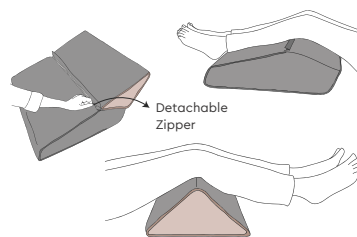

Raised Knee Posture

Fabrics are only indicative. Colour material pattern are subject to change for product improvement.