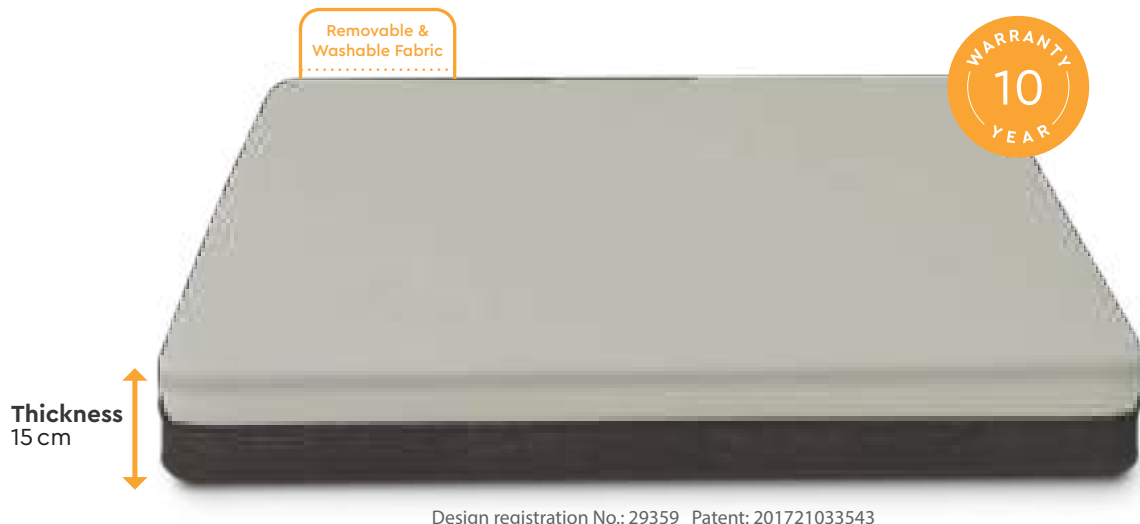

Sleep Comfort

Upgrade
your sleep experience.

Sleep
COMFORT

- Top layer made of memory foam and soft foam combination to take care of the pressures exerted while sleeping on the back
- Suited to each body type Lean built (LB), Moderate built (MB) and High built (HB)
- The core of the mattress is built with a specially developed pocket spring and foam which supports the distributed body weight while the person sleeps on his/her side
- The white top-cover of the mattress is made of polyester knitted fabric for a tender feel to the body, which can be removed for washing to keep the freshness longer
- The base cover of the mattress is made of thick canvas to offer a durable base surface with an anti-skid feature.

Fabrics are only indicative. Colour material pattern are subject to change for product improvement.
Tolerance limit of mattress: Length/Width: +/- 1.2cm, Thickness: +/- 0.5cm