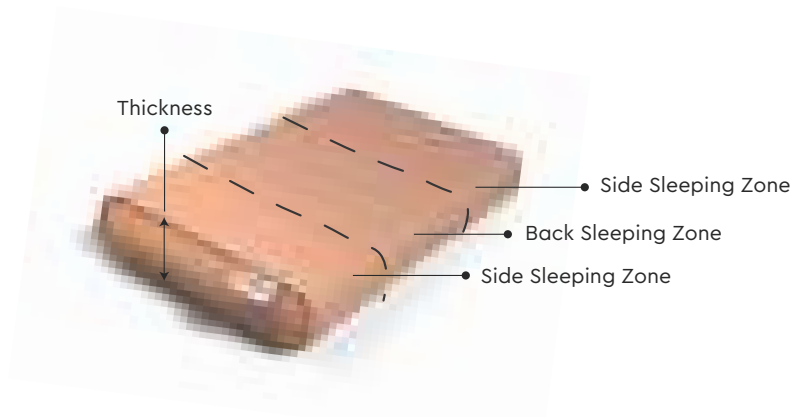

Choosing the right pillow thickness of Candyfloss and Marshmallow

Method to measure the shoulder to ear, Stand close to a wall and measure the distance between your wall and the ear.

	Shoulder to Ear Range (x)	Pillow Type	Thickness
Candyfloss	Below 12.5cm	Regular	8.5 cm
	Above 12.5cm	Big	11 cm
Marshmallow	Below 10cm	Small	6 cm
	10cm to 12.5cm	Regular	8.5 cm
	Above 12.5cm	Big	11 cm

Use the above chart and find your match

(*Actual thickness (height) of the Pillow may vary up to 1 cm due to the flexibility of the material. The thickness is not uniform throughout the length of the Pillow because of the 3 zone construction. It is only applicable to the side zones for side sleeping. Centre zone for back sleeping will always be lesser.)