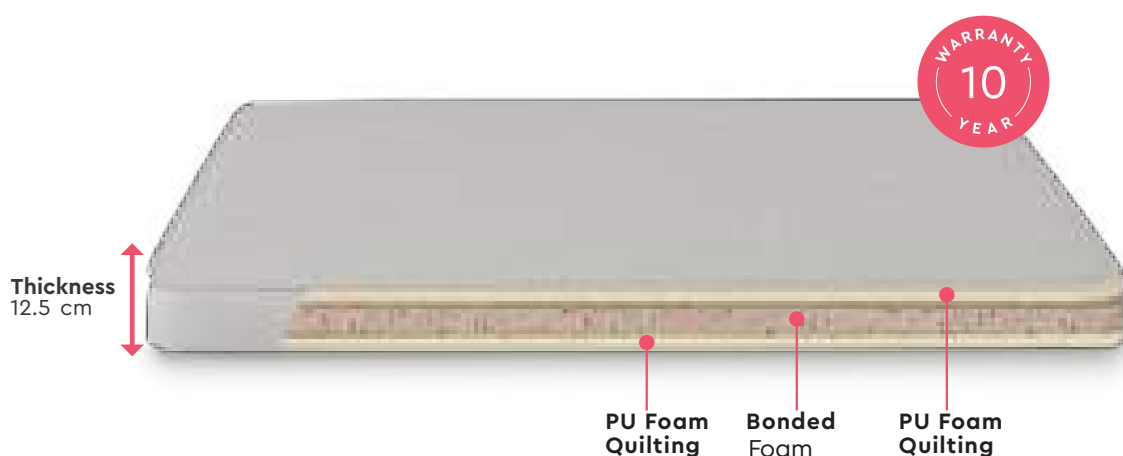

Orthomatic® Deluxe

Resolve your problems **with sleep.**

Make the right choice assisted by the Godrej Interio ComfyMeter

- Designed after intensive research to keep all orthopaedic problems at bay
- Highly durable with a 10-year warranty
- Perfect for sound sleep without stiffness or muscular discomfort
- Usable on both sides

Fabrics are only indicative. Colour material pattern are subject to change for product improvement.
Tolerance limit of mattress: Length/Width: +/- 1.2cm, Thickness: +/- 0.5cm