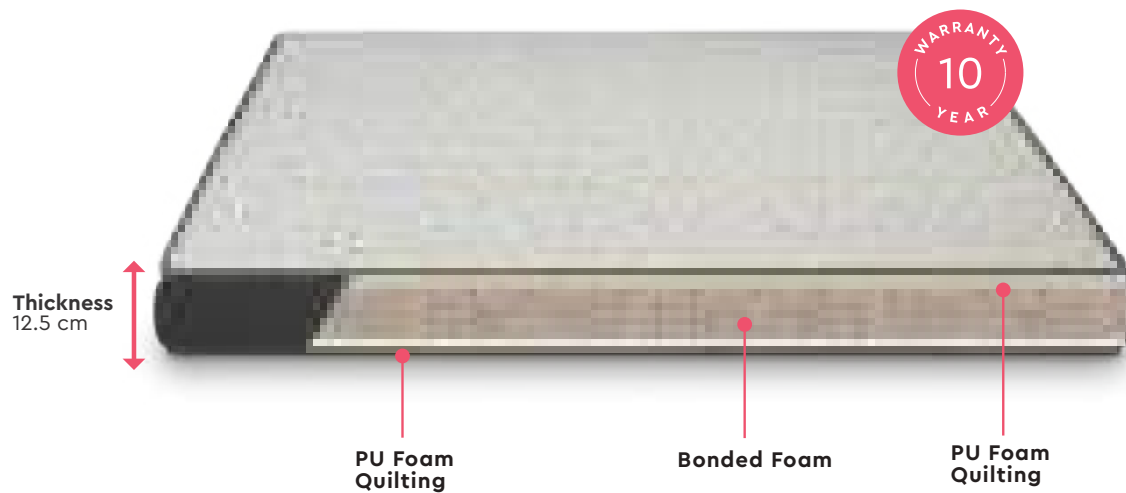

Make the
right choice assisted
by the Godrej Interio
ComfyMeter

- Added durability due to bonded foam
- Gives complete rest to the spine
- Usable on both sides
- Specially designed for back problems

Fabrics are only indicative. Colour material pattern are subject to change for product improvement.
Tolerance limit of mattress: Length/Width: +/- 1.2cm, Thickness: +/- 0.5cm

Ortho Plus

Put your backache
behind you.

Make the
right choice assisted
by the Godrej Interio
ComfyMeter

Cushion Scale **3.5**

Support Scale **6.4**

- Double-layered combination foam mattress comprising bonded and convoluted foam
- The increased airflow generated due to the convoluted foam complements the support and solid structure of the bonded foam by regularizing pressure points in the body
- First time use of the premium double jacquard fabric for top surface, with a contrasting side fabric

Fabrics are only indicative. Colour material pattern are subject to change for product improvement.
Tolerance limit of mattress: Length/Width: +/- 1.2cm, Thickness: +/- 0.5cm

Vertebro NX®

Relaxation that sinks into
your bones.