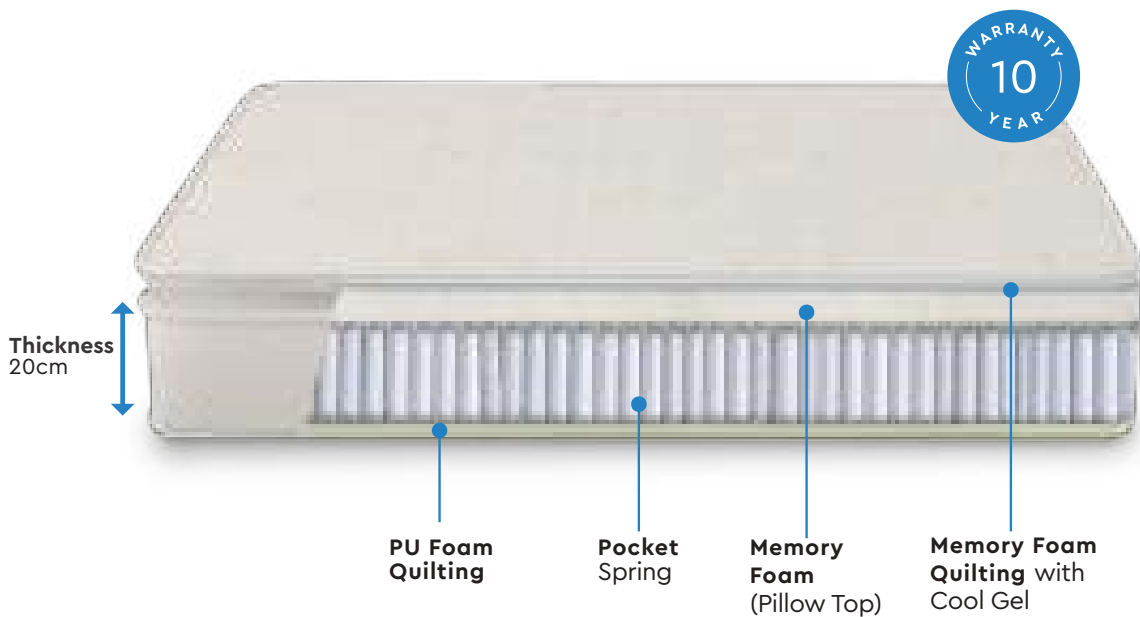

Air Sense

Experience how it feels,
to **sleep on a cloud.**

- The top layer contains the innovative 3D silver mesh[®] (a three-dimensional multifilament, interwoven open-wire 'spaghetti-like' material) that creates 95% free air space next to your body to facilitate good airflow to ensure smart temperature regulation and longer quality sleep
- Your body experiences a floating feeling that comes with the pressure-relieving support at every mattress point
- The air circulation inside the 3D Silver Mesh helps remove moisture from the surface
- Easily removable and washable top cover and 3D silver mesh layer let the mattress stay clean and fresh
- Enhanced comfort with Bonnell spring core

Make the right choice assisted by the Godrej Interio ComfyMeter

Cushion Scale **7.5**

Support Scale **6.6**

- Uniquely shaped mattress with waterfall and no tape edge on top
- The Charcol Color Floral Knitted fabric and the unique shape is a differentiator
- Visco Elastic foam (memory foam) is used on top which contours the body shape by gaining body temperature
- Foam used as the base to provide adequate support for reclining body

Nimbus

Better morning
to you.

Make the right choice assisted by the Godrej Interio ComfyMeter

Cushion Scale 7

Support Scale 6

- Highly premium luxury spring mattress with pillow top
- Better stability and instant response to body movements due to pocket spring construction
- First time use of cool gel fabric with memory foam quilting
- Double layer of memory foam (in topper and quilting) provides maximum comfort and cushioning