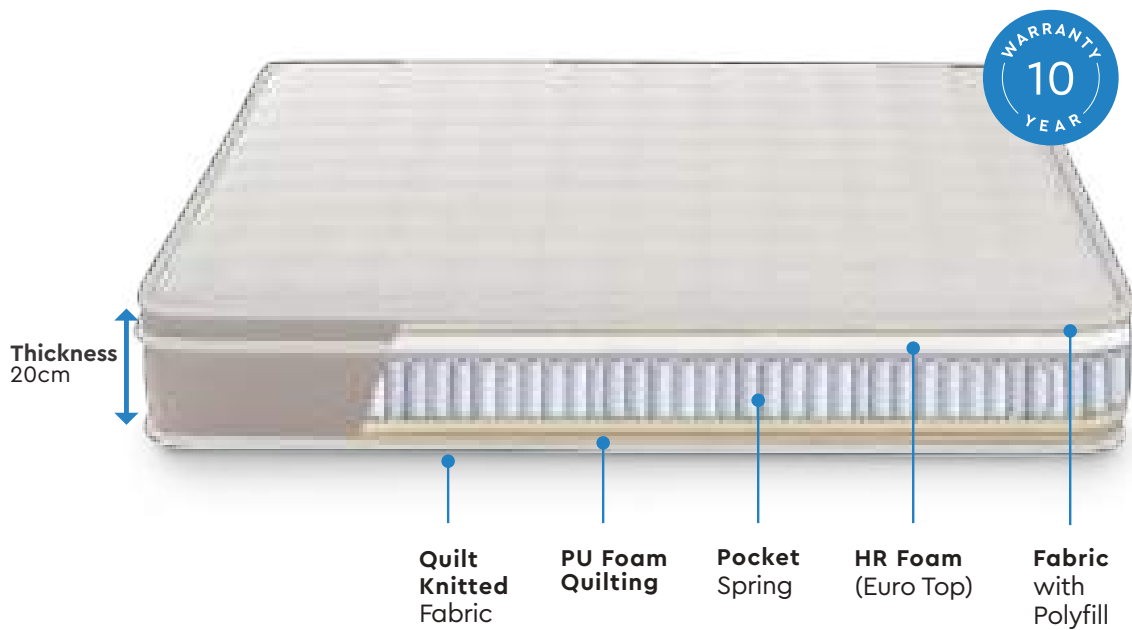

Mist®

Flexible to your idea of sleep.

Make the right choice assisted by the Godrej Interio ComfyMeter

Cushion Scale **6.9**

Support Scale **6.2**

- Highly premium luxury spring mattress with Euro Top
- HR foam Euro Top's elastic cell structure offers sustained support to body contours
- Better stability and instant response to body movements due to pocket spring construction