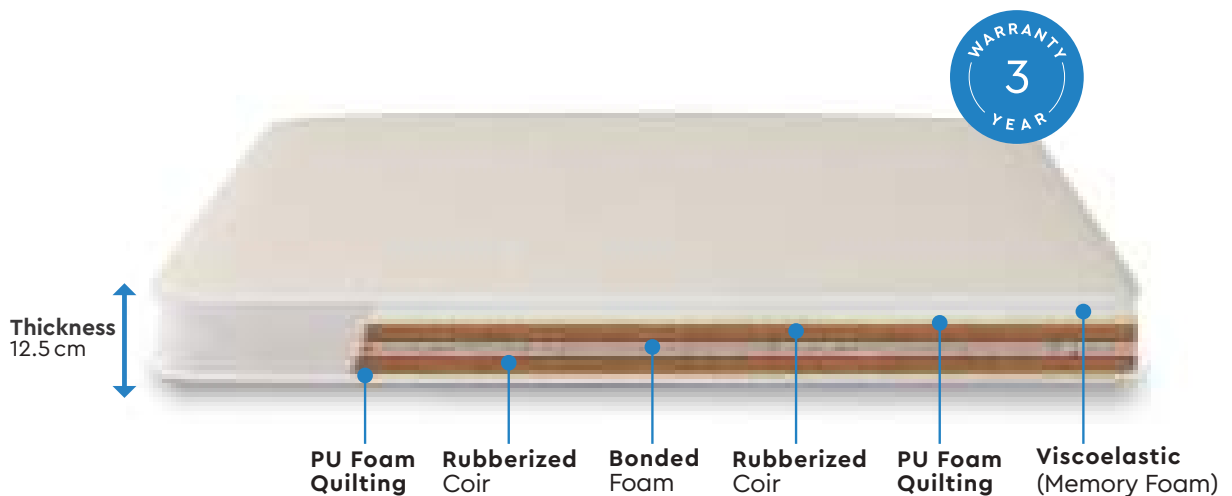

Nova

Deep sleep
guaranteed.

Make the right choice assisted by the Godrej Interio ComfyMeter

Cushion Scale **5.4**

Support Scale **7.2**

- Combination mattress made of five layers
- Memory foam top with premium self quilted fabric to provide supreme comfort
- Sturdy layer of bonded foam for extra support and pressure relief
- The use of coir and memory foam offers comfortable sleep and great design

Fabrics are only indicative. Colour material pattern are subject to change for product improvement.
Tolerance limit of mattress: Length/Width: +/- 1.2cm, Thickness: +/- 0.5cm