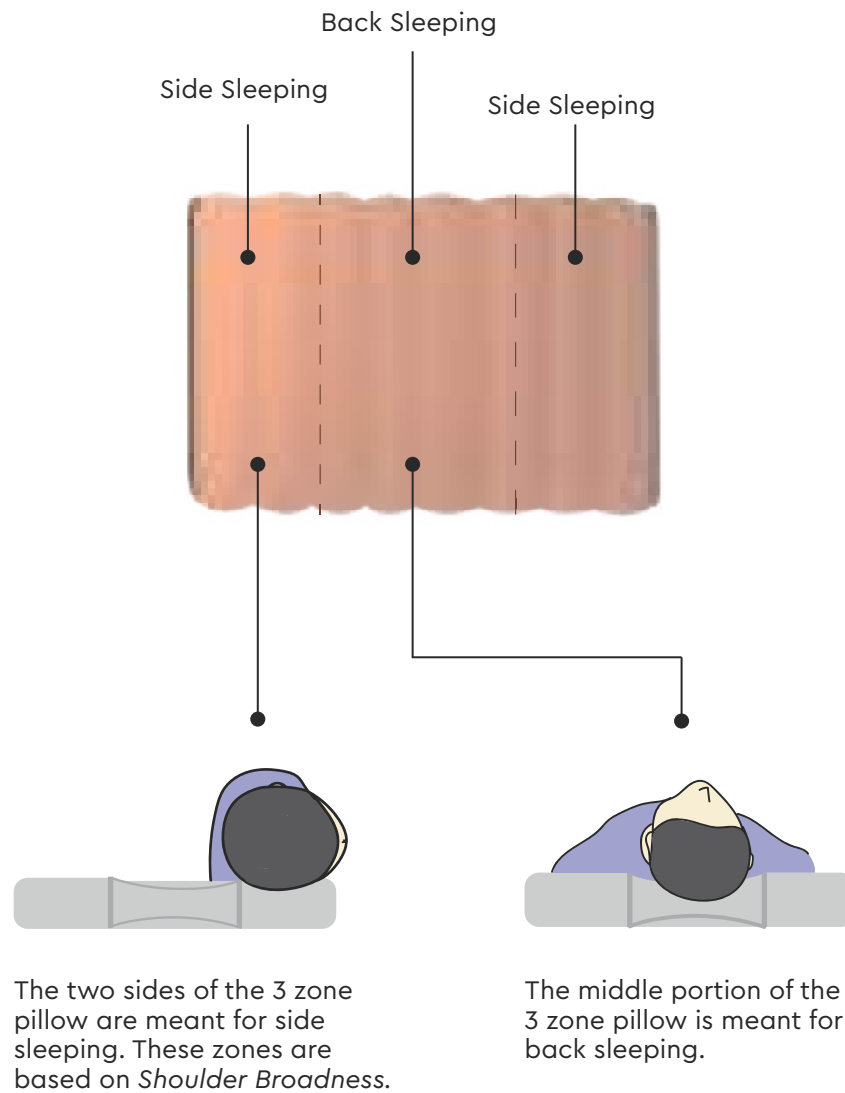

Unique 3-Zone Ergonomic Pillows

The 3-Zone pillows are designed keeping in mind the need of keeping the head position and neck posture aligned throughout your sleep. The pillows have been divided in '3 Zones' to give variable support to the head and the neck while sleeping either on the side or the back.

Fabrics are only indicative. Colour material pattern are subject to change for product improvement.