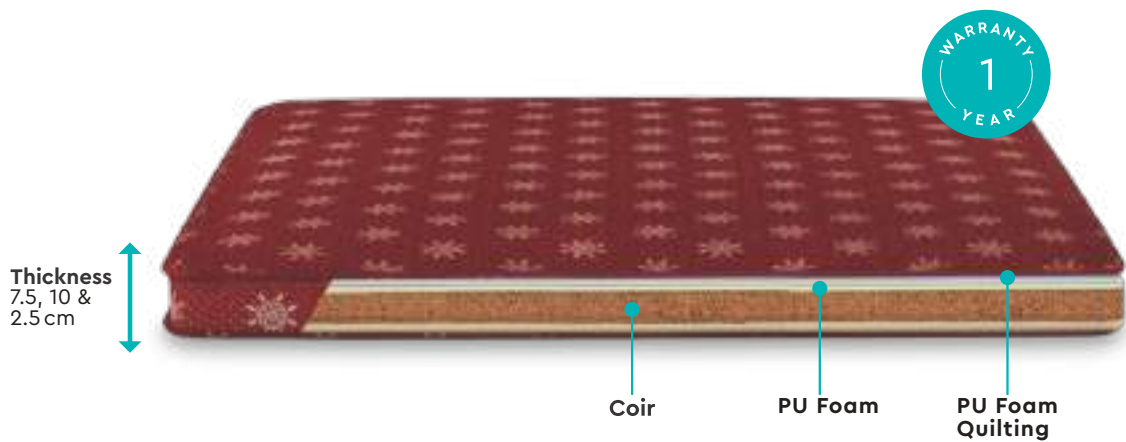

Tulip

Soft on the outside.
Tough within.

Make the right choice assisted by the Godrej Interio ComfyMeter

- Perfect combination of coir and foam
- Added layer of comfortable PU foam
- High density coir provides firm base that offers firmness & support to back
- Foam quilting for added cushioning

Fabrics are only indicative. Colour material pattern are subject to change for product improvement.
Tolerance limit of mattress: Length/Width: +/- 1.2cm, Thickness: +/- 0.5cm