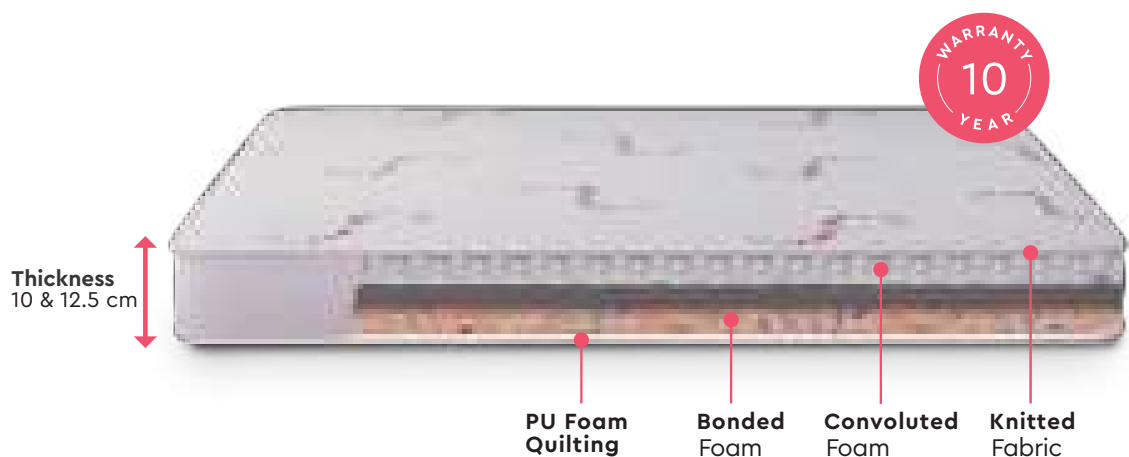

Ortho Plus

Put your backache
behind you.

Make the
right choice assisted
by the Godrej Interio
ComfyMeter

Cushion Scale **3.5**

Support Scale **6.4**

- Double-layered combination foam mattress comprising bonded and convoluted foam
- The increased airflow generated due to the convoluted foam complements the support and solid structure of the bonded foam by regularizing pressure points in the body
- First time use of the premium double jacquard fabric for top surface, with a contrasting side fabric

Fabrics are only indicative. Colour material pattern are subject to change for product improvement.
Tolerance limit of mattress: Length/Width: +/- 1.2cm, Thickness: +/- 0.5cm