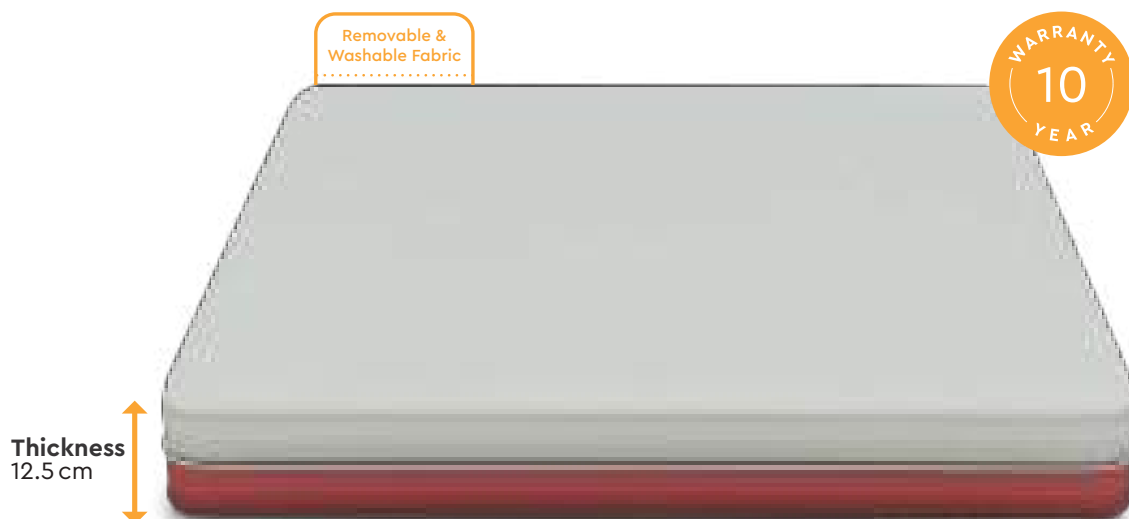

Side trim

Made with upholstery quality fabric

Base Cover

Made of thick canvas and Anti-skid feature

Support base

Made of durable hard foam

Pressure Neutralizing Zones®

Sleep Essential

Get your pose right
even while sleeping.

Design registration No.: 29359 Patent: 201721033543

Sleep
ESSENTIAL

- The top layer is built with soft foam to offer comfort while sleeping on one's back
- Suited to each body type: Lean built (LB), Moderate built (MB) and High built (HB)
- The core of the mattress is built with a specially developed pocket spring and foam which supports the distributed body weight while the person sleeps on his/her side
- The white top-cover of the mattress is made of polyester knitted fabric for a tender feel to the body, which can be removed for washing to keep the freshness longer
- The base cover of the mattress is made of thick canvas to offer a durable base surface with an anti-skid feature