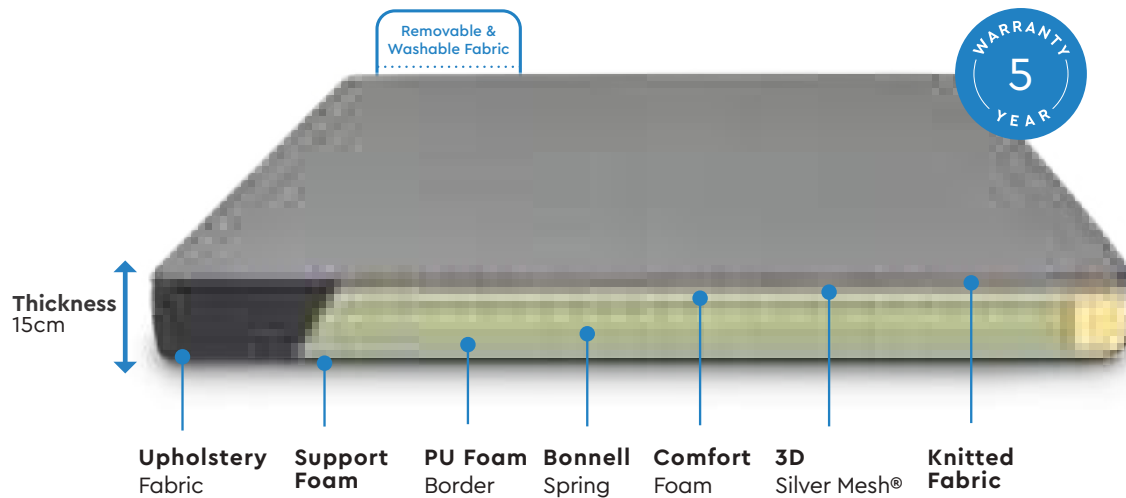

MATTRESSES THAT PUT
COMFORT FIRST

One should never underestimate the power of a peaceful, comfortable sleep in ensuring that your day fulfills its potential. This is why, every Godrej Interio mattress is engineered with an expert combination of world-class material and high-grade science. Combine that with pleasing aesthetics and it's easy to see why people who sleep on Godrej Interio mattresses always have a spring in their stride.

Air Sense

Experience how it feels,
to **sleep on a cloud.**

- The top layer contains the innovative 3D silver mesh[®] (a three-dimensional multifilament, interwoven open-wire 'spaghetti-like' material) that creates 95% free air space next to your body to facilitate good airflow to ensure smart temperature regulation and longer quality sleep
- Your body experiences a floating feeling that comes with the pressure-relieving support at every mattress point
- The air circulation inside the 3D Silver Mesh helps remove moisture from the surface
- Easily removable and washable top cover and 3D silver mesh layer let the mattress stay clean and fresh
- Enhanced comfort with Bonnell spring core