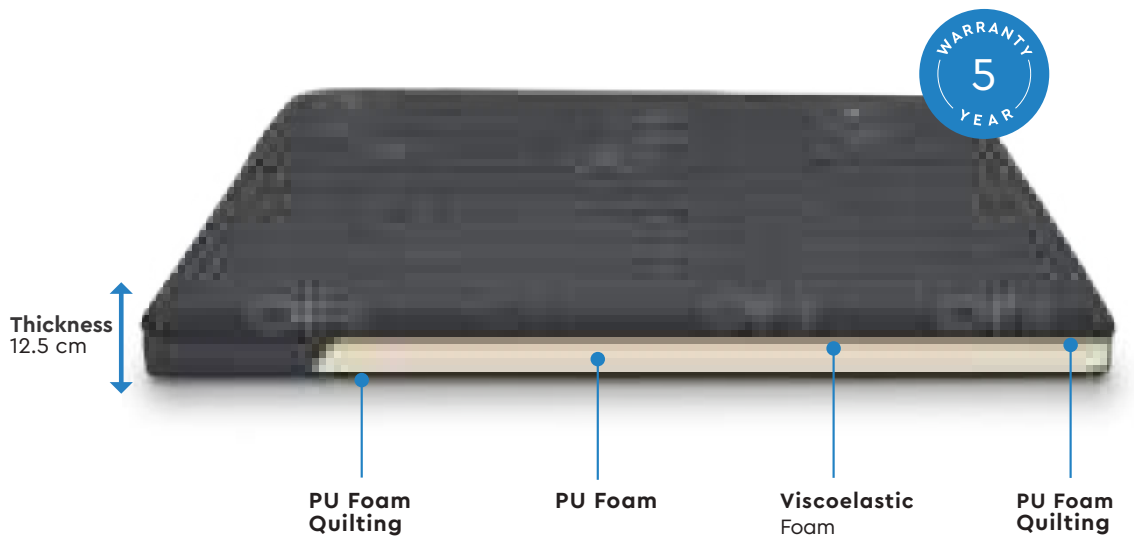

Air Sense

Experience how it feels,
to **sleep on a cloud.**

- The top layer contains the innovative 3D silver mesh[®] (a three-dimensional multifilament, interwoven open-wire 'spaghetti-like' material) that creates 95% free air space next to your body to facilitate good airflow to ensure smart temperature regulation and longer quality sleep
- Your body experiences a floating feeling that comes with the pressure-relieving support at every mattress point
- The air circulation inside the 3D Silver Mesh helps remove moisture from the surface
- Easily removable and washable top cover and 3D silver mesh layer let the mattress stay clean and fresh
- Enhanced comfort with Bonnell spring core

Fabrics are only indicative. Colour material pattern are subject to change for product improvement.
Tolerance limit of mattress: Length/Width: +/- 1.2cm, Thickness: +/- 0.5cm

Black Forest

Fall into
the lap of comfort.

Make the right choice assisted by the Godrej Interio ComfyMeter

Cushion Scale **7.5**

Support Scale **6.6**

- Uniquely shaped mattress with waterfall and no tape edge on top
- The Charcol Color Floral Knitted fabric and the unique shape is a differentiator
- Visco Elastic foam (memory foam) is used on top which contours the body shape by gaining body temperature
- Foam used as the base to provide adequate support for reclining body