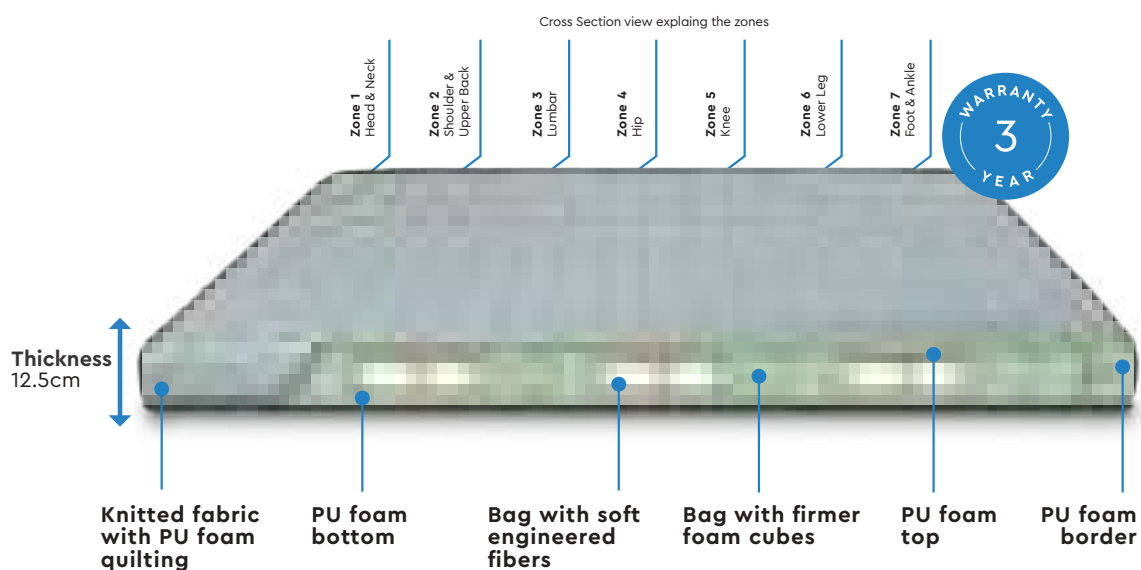

Cuddle Cube

Mattress that knows,
every body part matters.

Design registration No.: 320490

7-Zone
Mattress

- With seven segments to support the body's contours while sleeping, this mattress aims to give you the best sleep
- Cuddle Cube helps you sleep longer without getting disturbed by the numbness of the shoulder and hips
- The segments in this mattress are made out of bags filled with foam cubes and Engineered Fiber to respond to the body. This mattress is created with the best use of 'traditional knowledge of mattress making'
- The unique bag construction ensures that the mattress is durable and free of maintenance, unlike traditional mattresses

Fabrics are only indicative. Colour material pattern are subject to change for product improvement.
Tolerance limit of mattress: Length/Width: +/- 1.2cm, Thickness: +/- 0.5cm