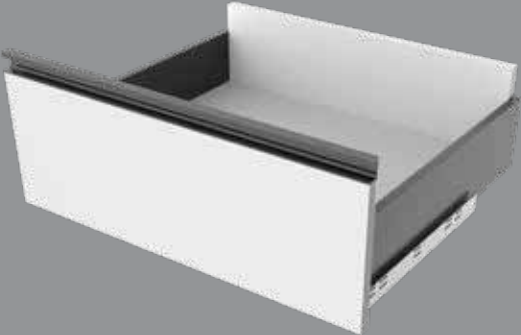

Anthracite	12.1 X 45cm | 4045
	12.1 X 50cm | 4046
	12.1 X 55cm | 4047
White	12.1 X 45cm | 4048
	12.1 X 50cm | 4049
	12.1 X 55cm | 4050