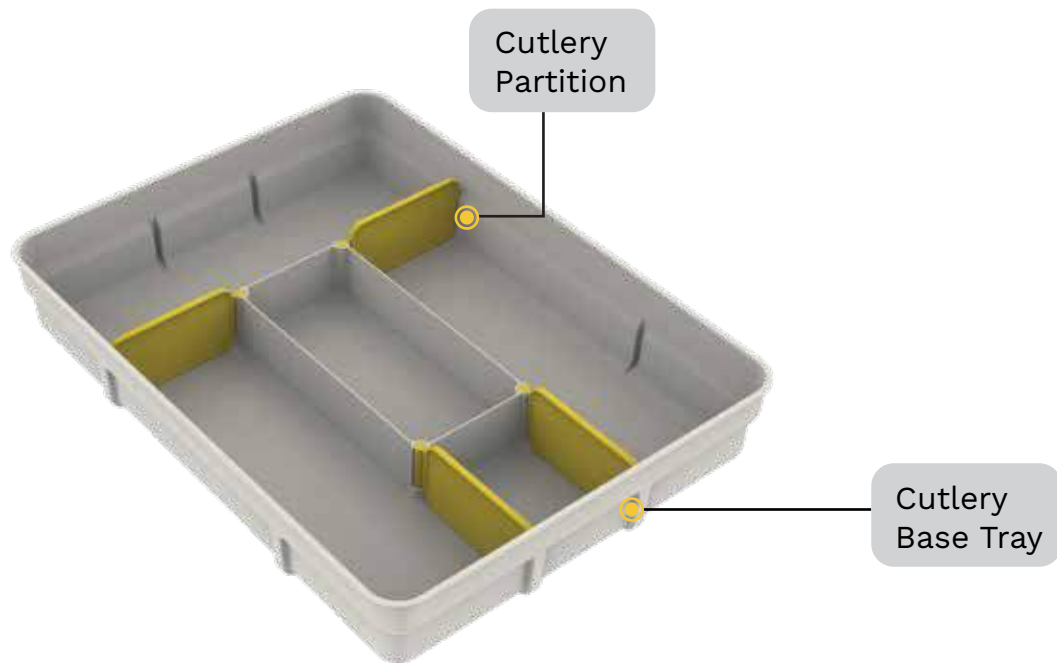

SKIDO

Smart Kitchen Drawers & Organisers

MAX STORAGE • MAX CONVENIENCE

Whether it is a wire basket
or Slim Ergo drawers,
SKIDO organisers are a
smart choice for an
Indian kitchen.

*Now let's see how
SKIDO upgrades the
kitchen experience...*

Cutlery Organiser

Intelligent

Problem

In the baskets currently available, a lot of kitchen cutlery isn't easily accessible to the user. This leads to clutter and confusion. For example, when you need a spatula, you find it buried under other cutlery! Odd-shaped serving spoons are difficult to extract. Also, lack of flexible partitions create rigid spaces which are restrictive and difficult to access.

Cutlery Organiser

Solution

With the SKIDO Cutlery Organiser, things are different. Now all the cutlery is visible, neatly placed and easily accessible. Its adjustable partitions offer you the ability to customise according to your needs. Your belans, chimtas, kadchis, zaras and spoons can be easily stored, putting an end to cutlery clutter. Easy to remove and clean, the Cutlery Organiser helps you to neatly arrange odd-sized cutlery.

Possible layouts for Cutlery Organiser

The SKIDO Cutlery Organisers come in 2 widths: 38cm and 43cm. An additional 10cm tray helps to maximise space when used in the 48cm drawers. The cutlery organiser consists of 1 base tray and 4 cutlery partitions.