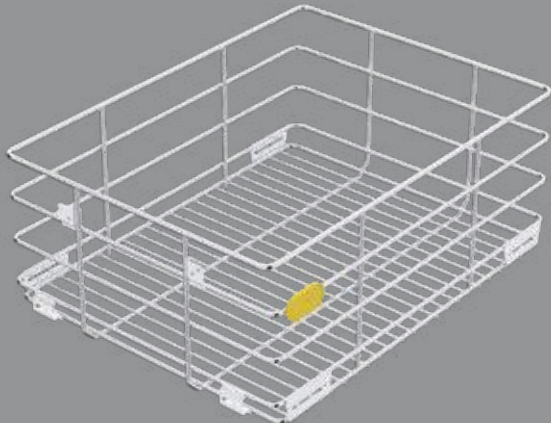

Slim Ergo

Godrej presents an evolved range of Slim Ergo. This range of organisers is a storage innovation to make life easier. Slim Ergo drawer channels are designed to offer you the flexibility of different sizes. Once you have purchased the board and laminate of your choice. This range of (drawer system) channels will assist you to build perfect size drawers based on your needs.

Note: We have designed these channels to provide optimum size variations. The wooden (board) drawer is not a part of the offering.

38 x 50.6 x 10cm | 4221
43 x 50.6 x 10cm | 4223
48 x 50.6 x 10cm | 4224
53 x 50.6 x 10cm | 4225

38 x 50.6 x 15cm | 4226
43 x 50.6 x 15cm | 4227
48 x 50.6 x 15cm | 4228
53 x 50.6 x 15cm | 4238

38 x 50.6 x 20cm | 4239
43 x 50.6 x 20cm | 4240
48 x 50.6 x 20cm | 4265
53 x 50.6 x 20cm | 4266

Each drawer is available in three heights - 10cm, 15cm and 20cm and four widths - 38cm, 43cm, 48cm and 53cm. These help bring perfection to your kitchen storage.