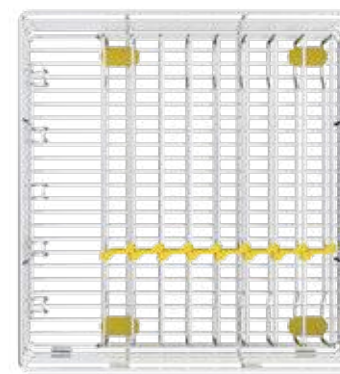

Wasted space.

Currently thalis and plates are stored this way, leaving space unutilised.

SKIDO Thali Organiser stores thalis efficiently and ensures more space utility.

Thali Organiser consists of 1 wire frame, 6 adjustable thali separators and 4 locators. This set is available in two sizes **15** for 38cm & 43cm drawers and **19** for 48cm & 53cm drawers.

38cm
Drawer | 4275

43cm
Drawer | 4275

48cm
Drawer | 4276

53cm
Drawer | 4276

Universal Thali Organiser

NAYI SOCHTM
नई सोच

Smart flaps
for adjustable
partitioning as
well as firmly
holding thalis.

Thali Organiser consists of 1 wire frame,
adjustable Thali separators and 2 clamps.