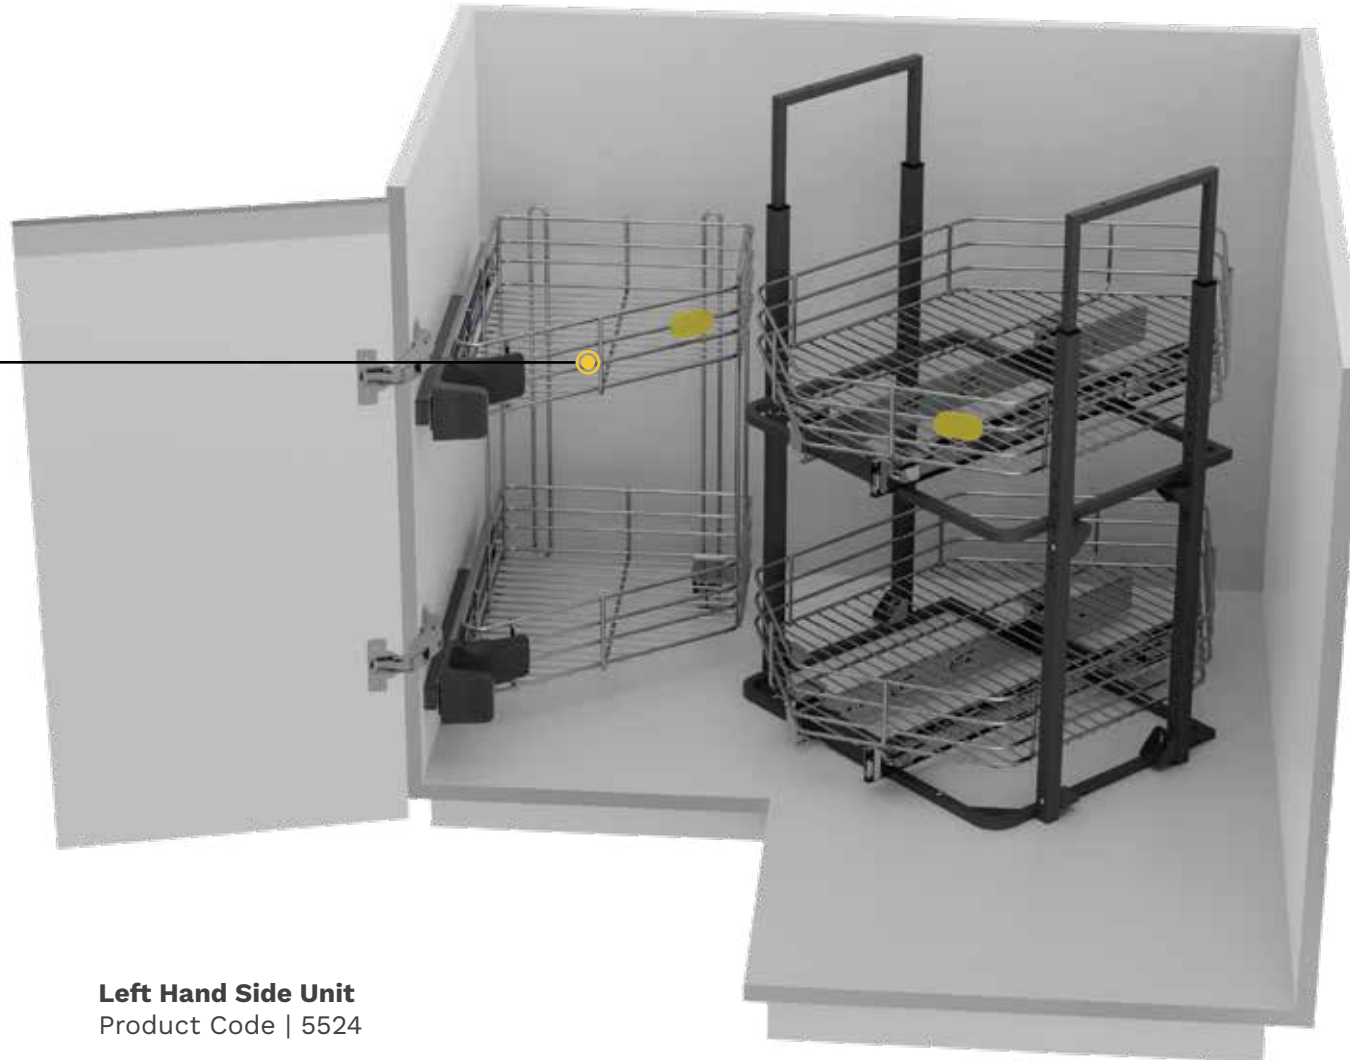

Left Hand Side Unit

Pre-assembled unit is easy to install for the carpenters. The payload capacity is 10 kg per drawer. Store your surplus supplies along with other items. LHS offers you extra storage.

SUPER CORNER SOLUTION

Left Hand Side Unit

Payload Capacity
10 kg each basket.

Left Hand Side Unit

Product Code | 5524

Middle unit shown here is only for reference.