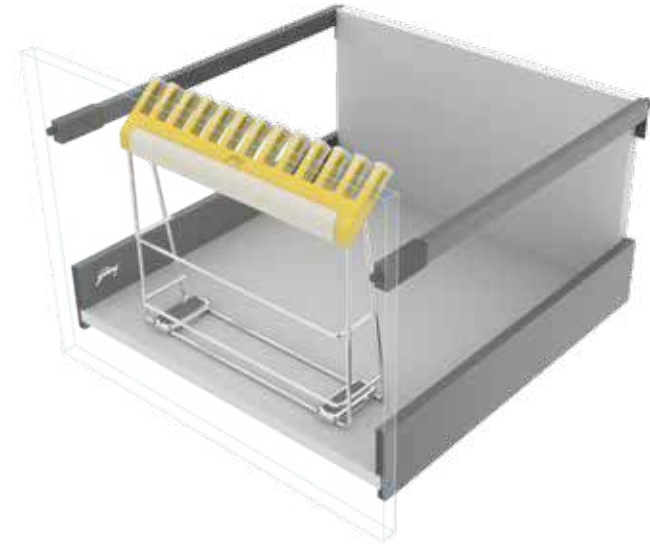

Solution

An innovative solution designed with smart thinking, the SKIDO Fry Pan Organiser is a uniquely-designed component that holds the pans in place by their handles. The SKIDO fry pan organiser clamps the pan-handles in its flexible soft touch holder while storing them in the drawer. This helps in the efficient use of storage space, allows easy access, prevents entangling of pan handles and also keeps the pans from getting damaged.

The SKIDO Fry Pan Organizer clamps the pan-handles in its flexible soft touch holder while storing them in the drawer.

Fry Pan Organizer consists of 1 frame, 1 soft touch holder and 2 locators. This set is available in two sizes **15** for 38cm & 43cm drawers and **19** for 48cm & 53cm drawers.

38cm
Drawer | 4277

43cm
Drawer | 4277

48cm
Drawer | 4278

53cm
Drawer | 4278

Universal Fry Pan Organiser

NAYI SOCHTM
नई सोच
Innovative solution to avoid scratching and piling up.

Variant | 15
Code | 3157

Variant | 19
Code | 3158