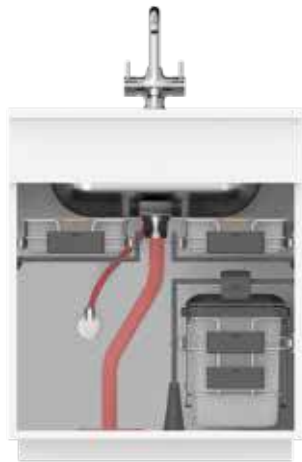

Rear Pipe Arrangement

Right Pipe Arrangement

Corrugated Pipe Arrangement

Left Pipe Arrangement

The Super Undersink Solution is designed for fascia or doors as per your kitchen design. It's carefully designed base support frame and metal bracket gives rigidity and stability to the structure. High Grade injection-moulded plastic tray can store all small items like soaps, scrubs, small jars and dabbas. The stainless steel cleaning supply unit can store big bottles and packets like detergents, liquid soaps, phenyl, etc. Auto opening trash bin offers you a great convenience as you don't need to touch the bin everytime you need to use it.