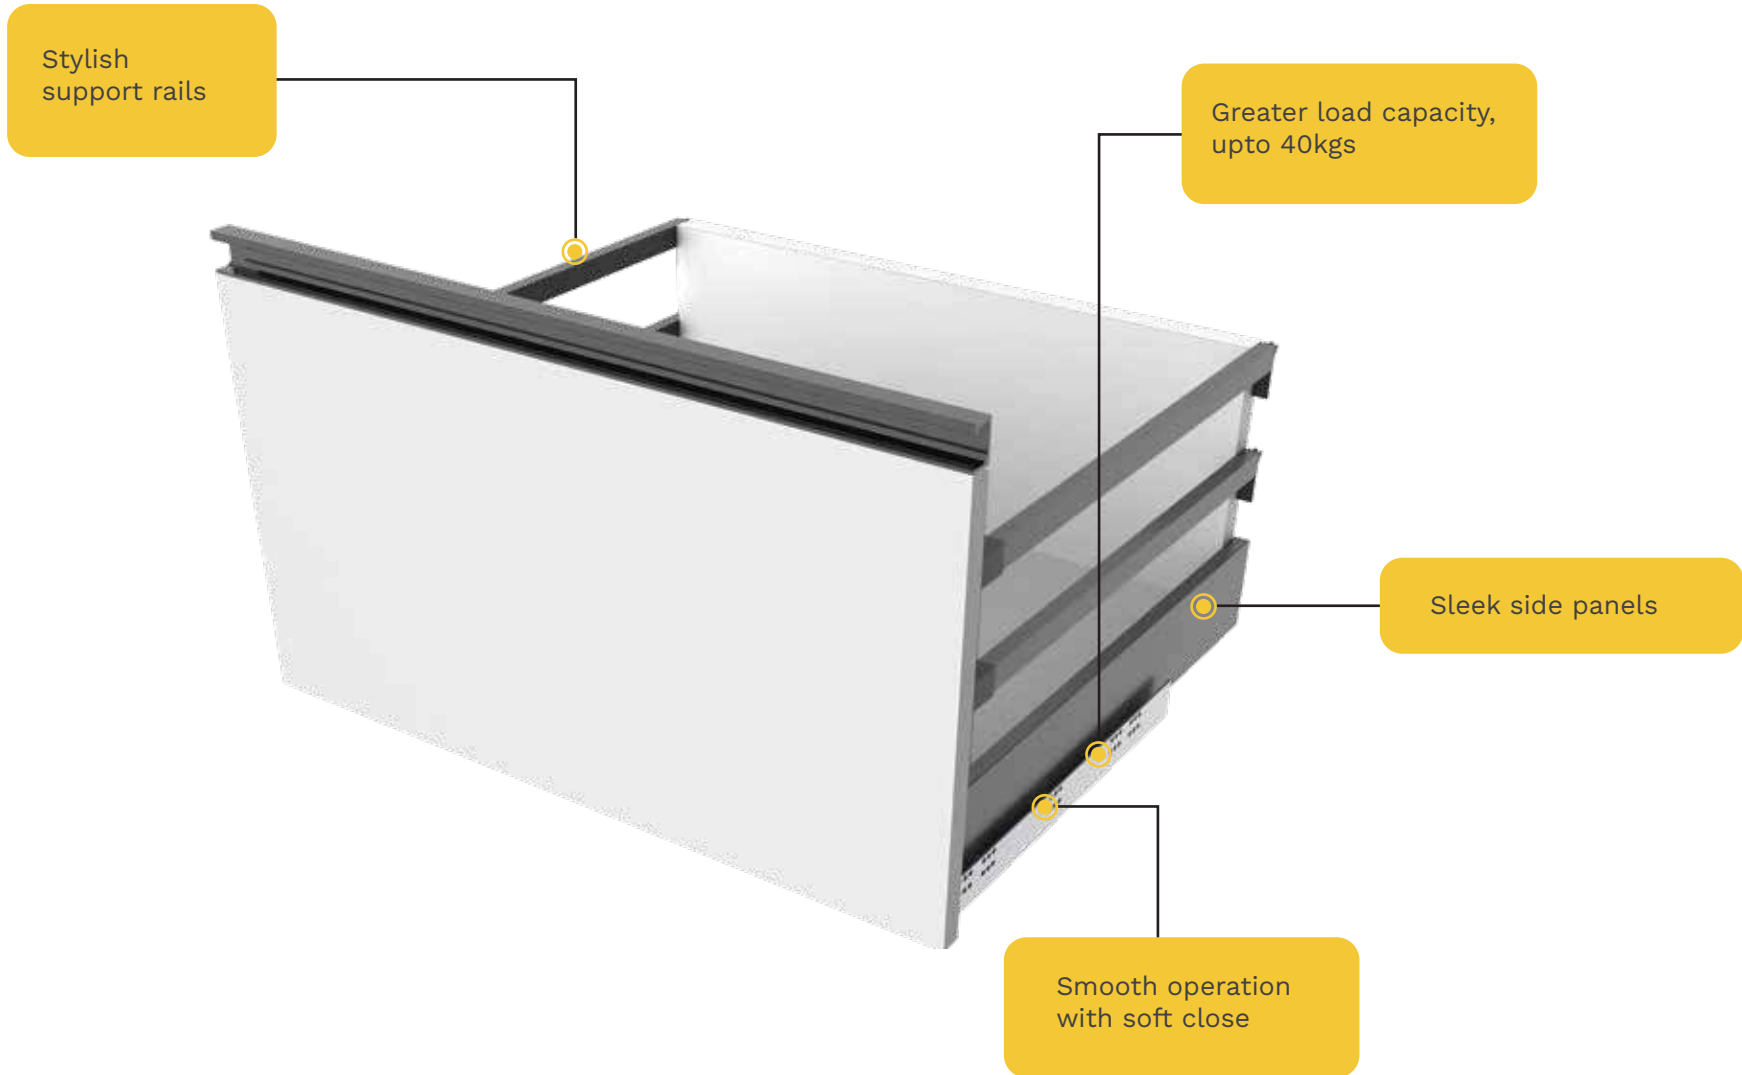

The range of Slim Ergo drawers channels are available in 4 depths: 40cm, 45cm, 50cm and 55cm.

This range also offers square rails that can be used to extend the height.

SKIDO

Smart Kitchen Drawers & Organisers

MAX STORAGE • MAX CONVENIENCE

Rust resistant SS⁺
construction.

4 Point drawer
fascia mounting
provides easy
alignment.

Capsule mounts,
for fast and parallel
slide mount.

Strong supporting
members at the base for
more load bearing.

SKIDO

Smart Kitchen Drawers & Organisers

MAX STORAGE • MAX CONVENIENCE

Whether it is a wire basket
or Slim Ergo drawers,
SKIDO organisers are a
smart choice for an
Indian kitchen.

*Now let's see how
SKIDO upgrades the
kitchen experience...*