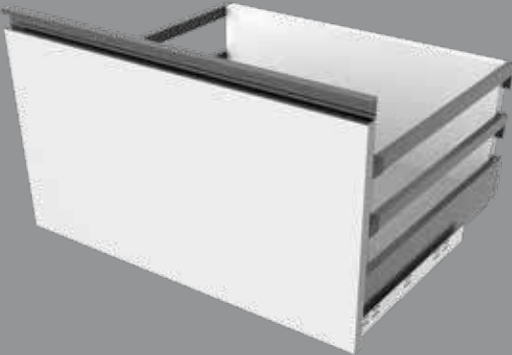

White	40cm | 4184
	45cm | 4347
	50cm | 4348
	55cm | 4349

The range of Slim Ergo drawers channels are available in 4 depths: 40cm, 45cm, 50cm and 55cm.

This range also offers square rails that can be used to extend the height.