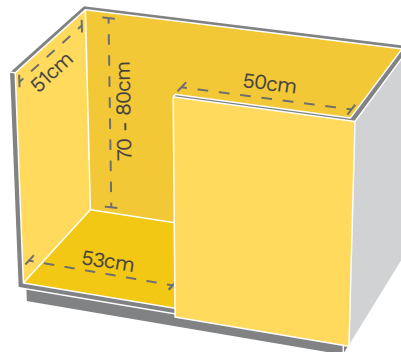

Minimum Space Requirement