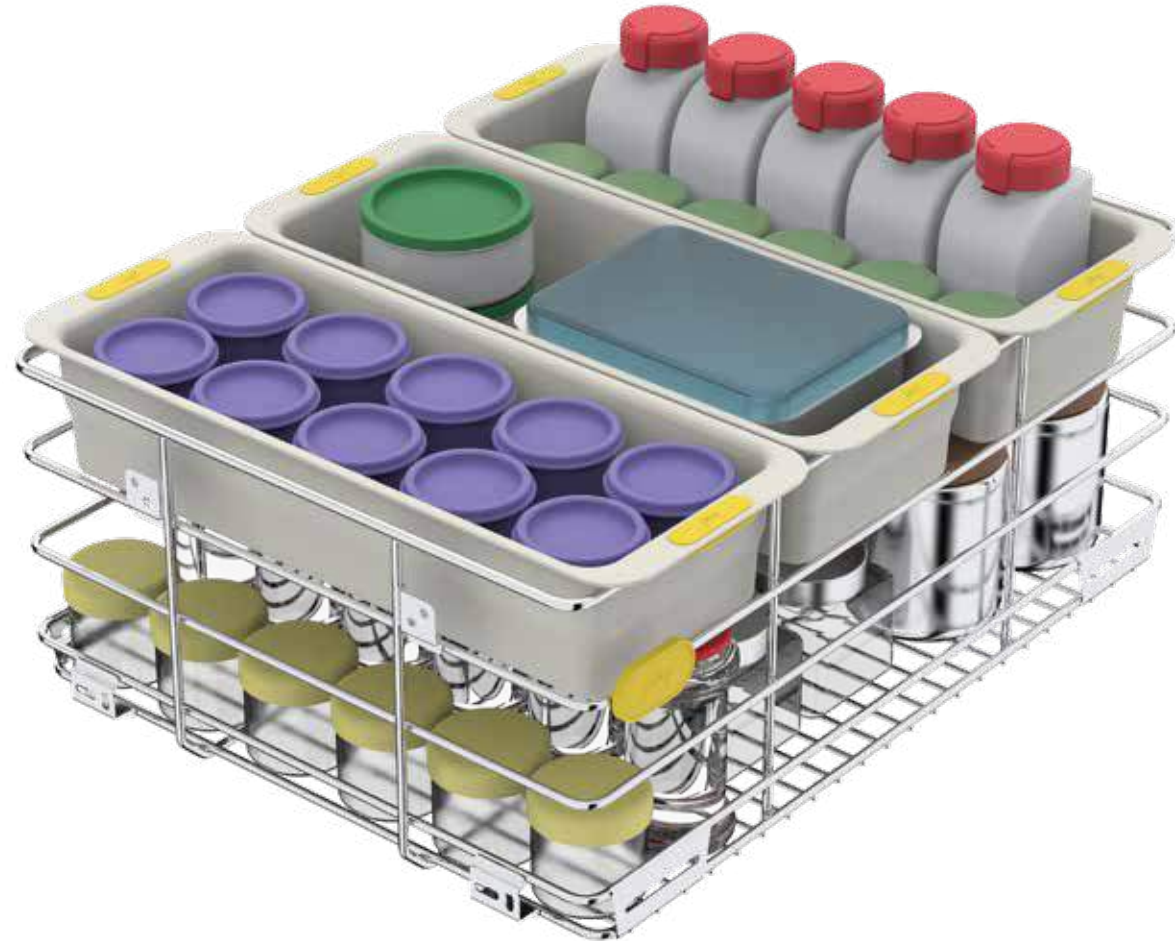

Code | 3160

*Store dals, masalas,
snacks, biscuits and
more with ease.*

Jars and Bottles Organiser

Pick
what
you
need.

Jars and Bottles Organiser

Solution

SKIDO offers a clever solution by creating a mezzanine level. A solution to de-clutter: the SKIDO Jars and Bottles Organiser lets you easily arrange a wide variety of masala bottles, oil jars, flat short containers, tiffin boxes, ready to eat food packets, etc with three trays that bring order and neatness. Its specialty is the smart utilisation of vertical space in the drawer. The easy-to-carry tray can be used to take masalas to the cooking area in the kitchen.

Problem

Masala containers, jars, boxes, etc. are kept together in the same basket. Small, short, and flat containers are spread over multiple baskets resulting in poor utilisation of space. There is also no easy way to use the vertical storage space in the drawer.

The 'easy-to-carry' tray can be used to take masalas to the preparation area.

The SKIDO Jars and Bottles Organisers come in 4 widths: 38cm, 43cm, 48cm and 53cm.

38cm
Drawer | 4271

43cm
Drawer | 4272

48cm
Drawer | 4273