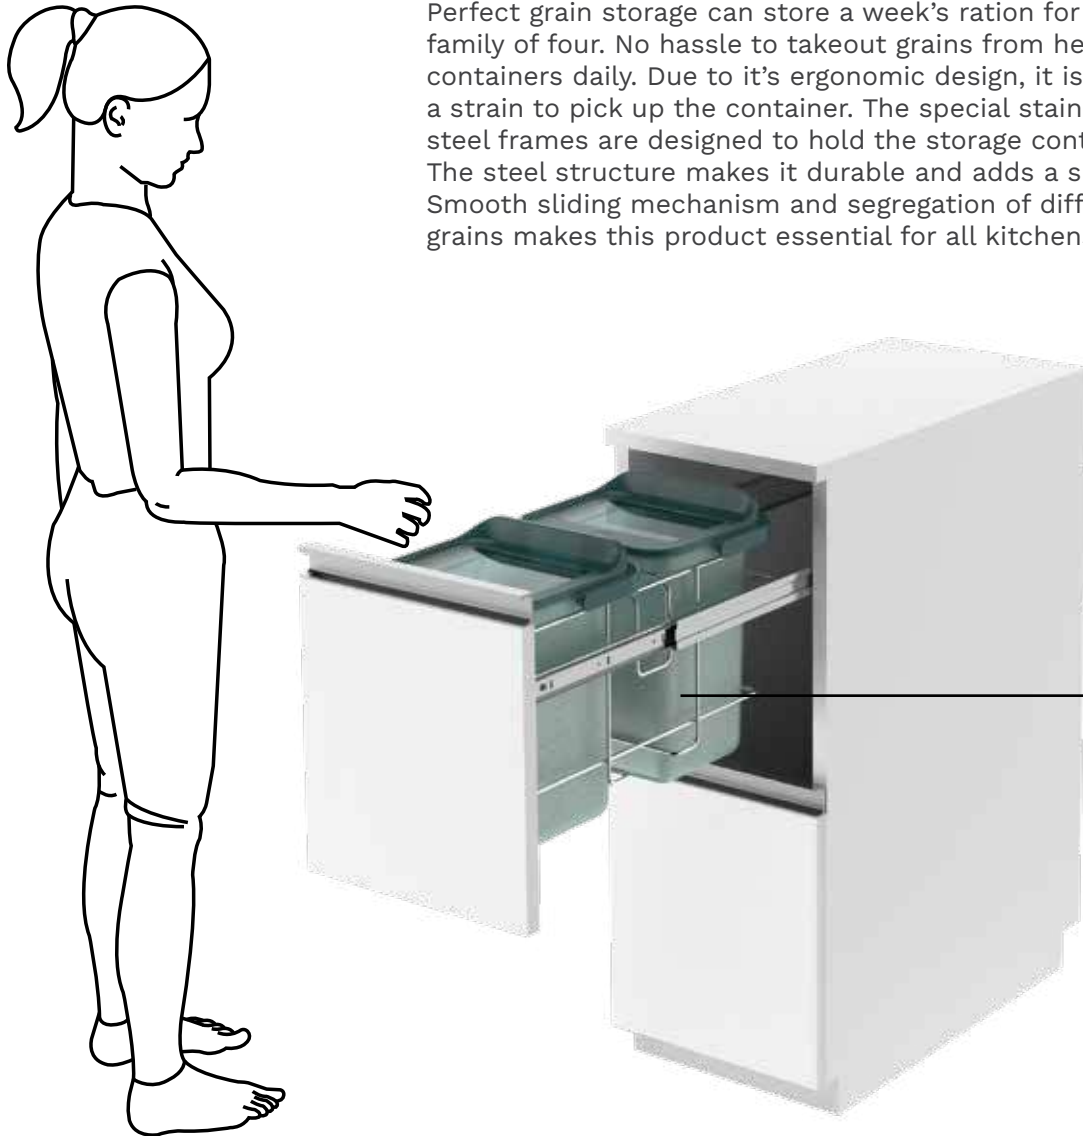

Ease of access

Ease of installation

Ergonomic design

NAYI SOCHTM
नई सोच

Smart bins, just pick up and use, place it back with ease.

Perfect Grain Storage
Product Code | 5529

Perfect Grain Storage

Perfect grain storage can store a week's ration for a family of four. No hassle to takeout grains from heavy containers daily. Due to it's ergonomic design, it is not a strain to pick up the container. The special stainless-steel frames are designed to hold the storage containers. The steel structure makes it durable and adds a shine. Smooth sliding mechanism and segregation of different grains makes this product essential for all kitchens.