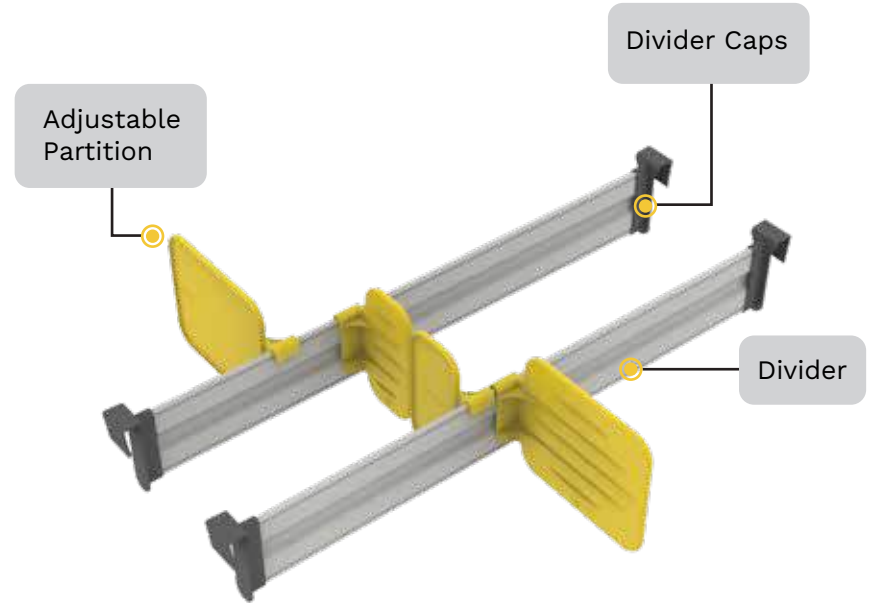

38cm
Drawer | 4280

43cm
Drawer | 4281

48cm
Drawer | 4285

53cm
Drawer | 4286

Universal Container Organiser

Container Organiser consists of two dividers, four divider caps and four adjustable partitions. The dividers are available in 70cm, which can be cut to desired size.