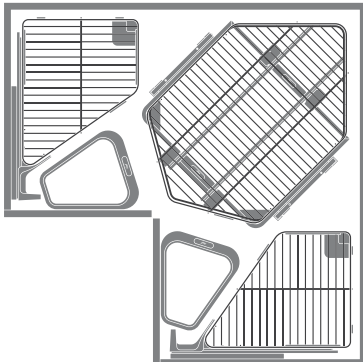

L-Type Corner Space
Sink away from corner

Minimum Space Requirement

Middle Unit with Trays

Pre-assembled unit with robust construction is easy to install for the carpenters. The frame is designed for high stability. Sturdy powder-coated frame and superior stainless steel drawers for a long life.

Door-mounted high grade plastic tray units give you quick access to small items (e.g. mittens, napkins, etc). As you open the door, the trays are fully visible. You can easily remove these trays for cleaning and place them back with ease.

SUPER CORNER SOLUTION

Middle Unit with Trays

Payload Capacity
15 kg each basket.

Payload Capacity
1 kg each tray.

80%
CORNER
SPACE UTILISATION

UPTO
75KG
PAYLOAD

Middle Unit
Product Code | 5522

Left Hand Side Unit