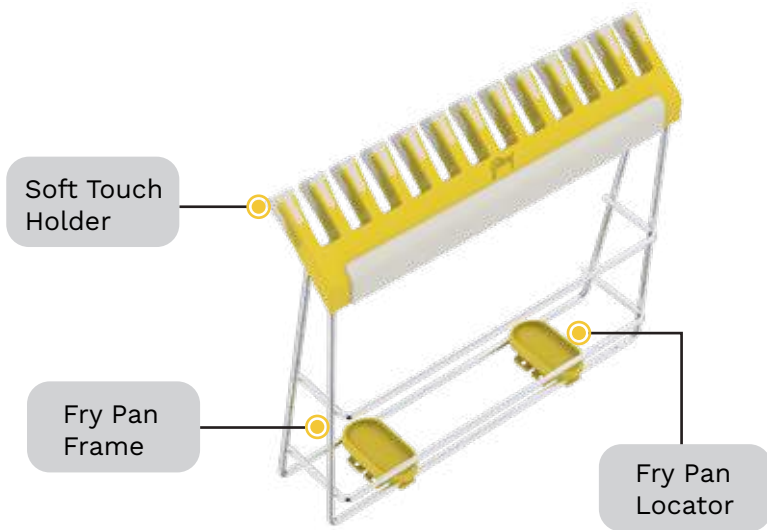

38cm
Drawer | 4275

43cm
Drawer | 4275

48cm
Drawer | 4276

53cm
Drawer | 4276

Universal Thali Organiser

NAYI SOCHTM
नई सोच

Smart flaps
for adjustable
partitioning as
well as firmly
holding thalis.

Thali Organiser consists of 1 wire frame,
adjustable Thali separators and 2 clamps.

The fry pan is the most problematic of kitchenware. In most households, pans are stacked one on top of the other, which means each time you take out a certain pan, a lot of scratching and rattling happens. This can damage the pan and its annoying to the ear.

Solution

An innovative solution designed with smart thinking, the SKIDO Fry Pan Organiser is a uniquely-designed component that holds the pans in place by their handles. The SKIDO fry pan organiser clamps the pan-handles in its flexible soft touch holder while storing them in the drawer. This helps in the efficient use of storage space, allows easy access, prevents entangling of pan handles and also keeps the pans from getting damaged.

The SKIDO Fry Pan Organizer clamps the pan-handles in its flexible soft touch holder while storing them in the drawer.

Fry Pan Organizer consists of 1 frame, 1 soft touch holder and 2 locators. This set is available in two sizes **15** for 38cm & 43cm drawers and **19** for 48cm & 53cm drawers.