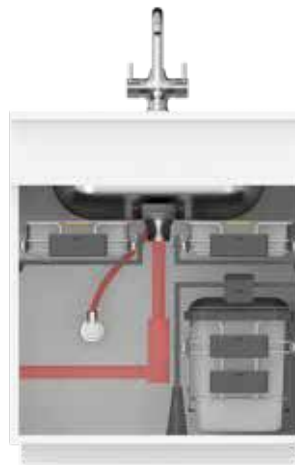

Left Pipe Arrangement

The Super Undersink Solution is designed for fascia or doors as per your kitchen design. It's carefully designed base support frame and metal bracket gives rigidity and stability to the structure. High Grade injection-moulded plastic tray can store all small items like soaps, scrubs, small jars and dabbas. The stainless steel cleaning supply unit can store big bottles and packets like detergents, liquid soaps, phenyl, etc. Auto opening trash bin offers you a great convenience as you don't need to touch the bin everytime you need to use it.