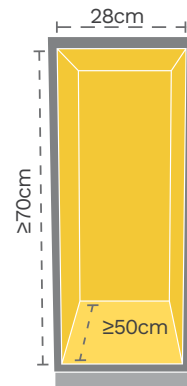

Minimum Space Requirement