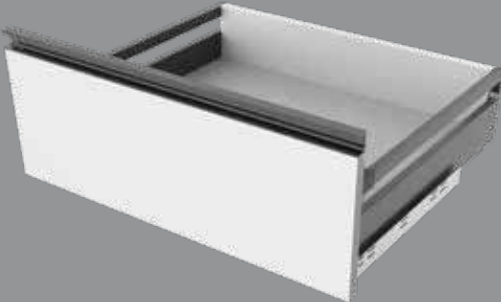

Square Rail	Anthracite	40cm | 4183
		45cm | 4344
		50cm | 4345
		55cm | 4346