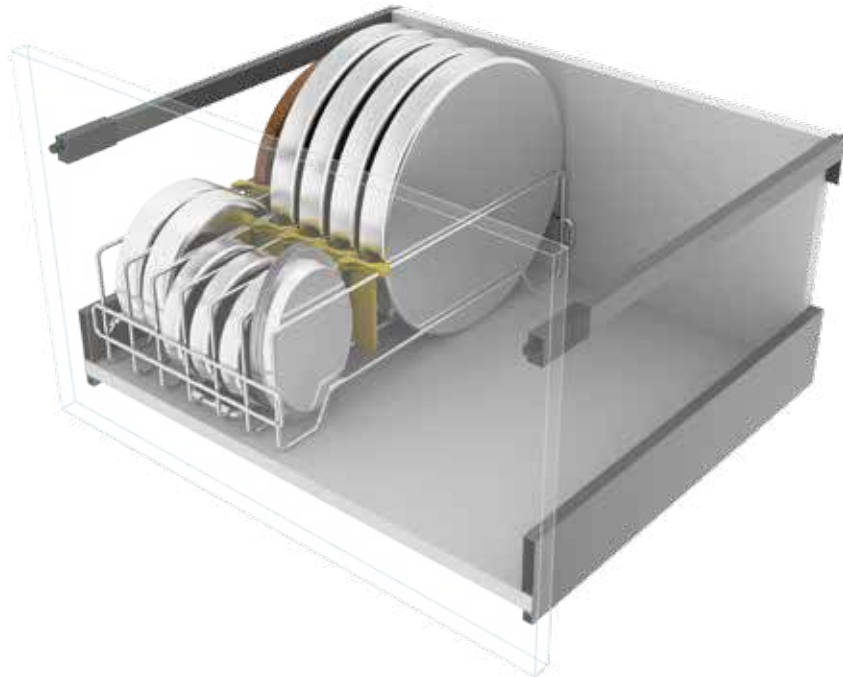

38cm
Drawer | 4275

43cm
Drawer | 4275

48cm
Drawer | 4276

53cm
Drawer | 4276

Universal Thali Organiser

NAYI SOCHTM
नई सोच

Smart flaps
for adjustable
partitioning as
well as firmly
holding thalis.

Thali Organiser consists of 1 wire frame,
adjustable Thali separators and 2 clamps.