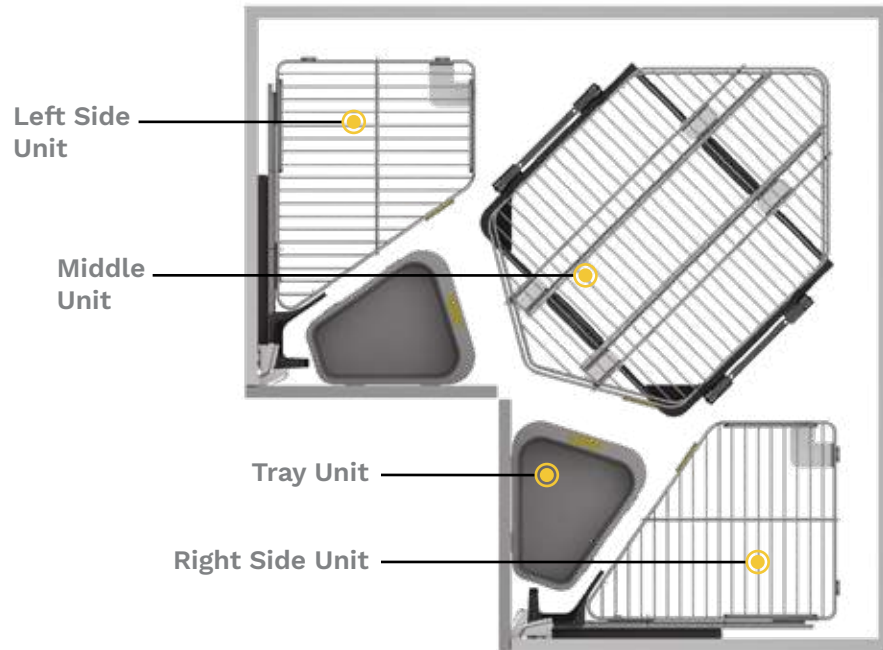

Top view of Unit

D-1

Flexibility

The Super Corner Solution is designed to give the user maximum storage to serve their needs. The LHS and RHS complete this system. Super Corner Solution offers the user flexibility to customize as per their need. As depicted in the illustration one can purchase complete system consisting of **Middle unit with trays (D-1), LHS and RHS.**

If they need to store one cylinder they can buy either the LHS or RHS unit (D-2) (D-3). In case one needs to store two cylinders, they may choose only the middle unit (D4). LHS and RHS units are available separately.