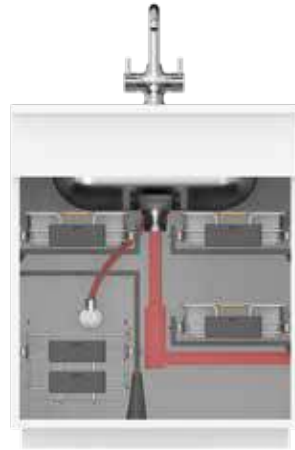

Right Pipe Arrangement