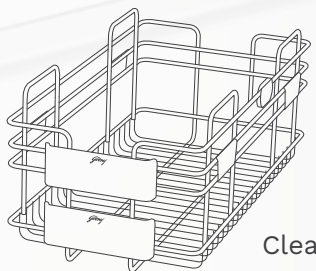

Cleaning Supply Unit