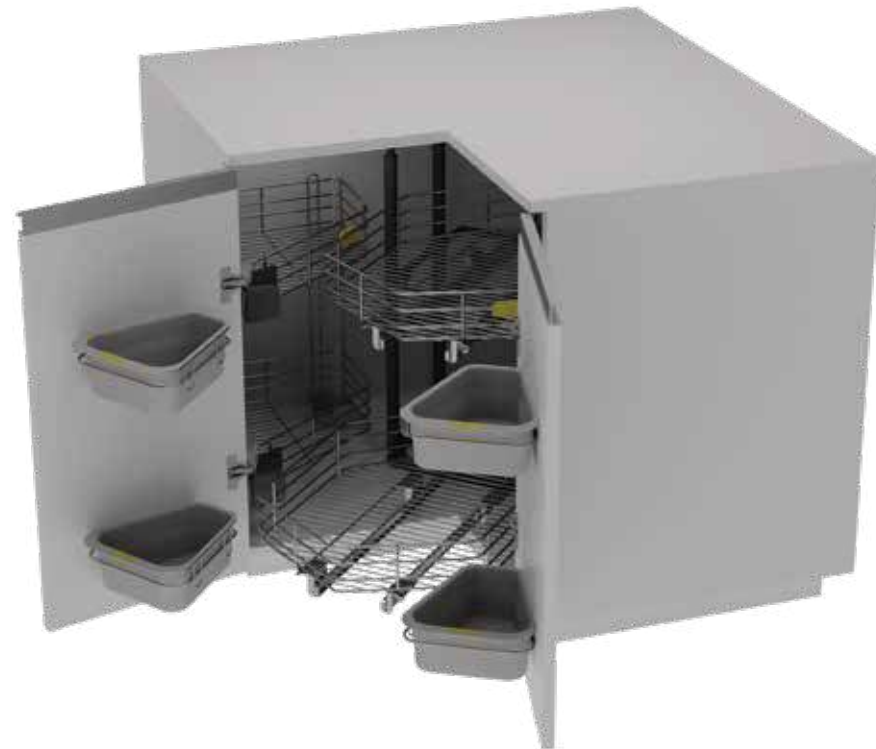

Solution

An innovative and convenient solution from SKIDO range. **Super Corner Solution** is just what you need. The corner space that is generally wasted can now be used for more storage. This solution is available in three modular units **Middle Unit** and **LHS, RHS**. The SS wire drawers slide out with ease. Door mounted high grade plastic trays offer more storage. Customize with LHS or RHS to create extra space. All units are available separately.

L-Type Corner Space
Sink away from corner

Minimum Space Requirement

Middle Unit with Trays

Pre-assembled unit with robust construction is easy to install for the carpenters. The frame is designed for high stability. Sturdy powder-coated frame and superior stainless steel drawers for a long life.

Door-mounted high grade plastic tray units give you quick access to small items (e.g. mittens, napkins, etc). As you open the door, the trays are fully visible. You can easily remove these trays for cleaning and place them back with ease.