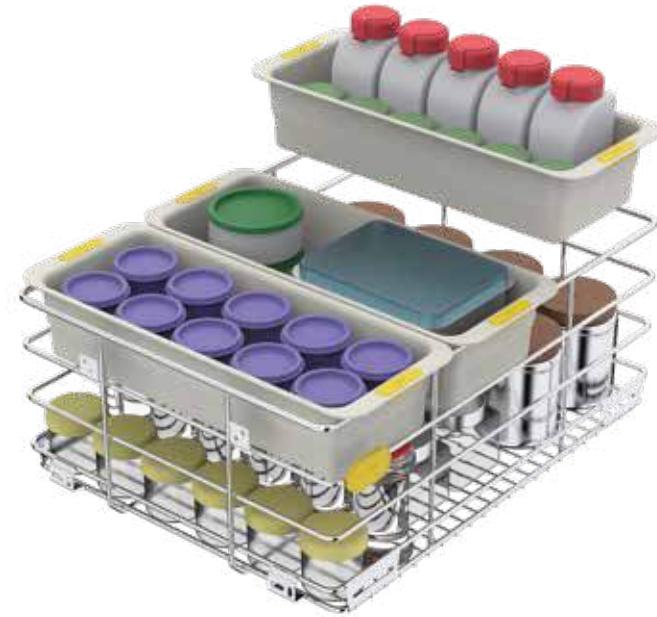

Code | 3160

*Store dals, masalas,
snacks, biscuits and
more with ease.*

Jars and Bottles Organiser

Pick
what
you
need.

Jars and Bottles Organiser

Solution

SKIDO offers a clever solution by creating a mezzanine level. A solution to de-clutter: the SKIDO Jars and Bottles Organiser lets you easily arrange a wide variety of masala bottles, oil jars, flat short containers, tiffin boxes, ready to eat food packets, etc with three trays that bring order and neatness. Its specialty is the smart utilisation of vertical space in the drawer. The easy-to-carry tray can be used to take masalas to the cooking area in the kitchen.

Problem

Masala containers, jars, boxes, etc. are kept together in the same basket. Small, short, and flat containers are spread over multiple baskets resulting in poor utilisation of space. There is also no easy way to use the vertical storage space in the drawer.

The 'easy-to-carry' tray can be used to take masalas to the preparation area.

The SKIDO Jars and Bottles Organisers come in 4 widths: 38cm, 43cm, 48cm and 53cm.

38cm
Drawer | 4271

43cm
Drawer | 4272

48cm
Drawer | 4273