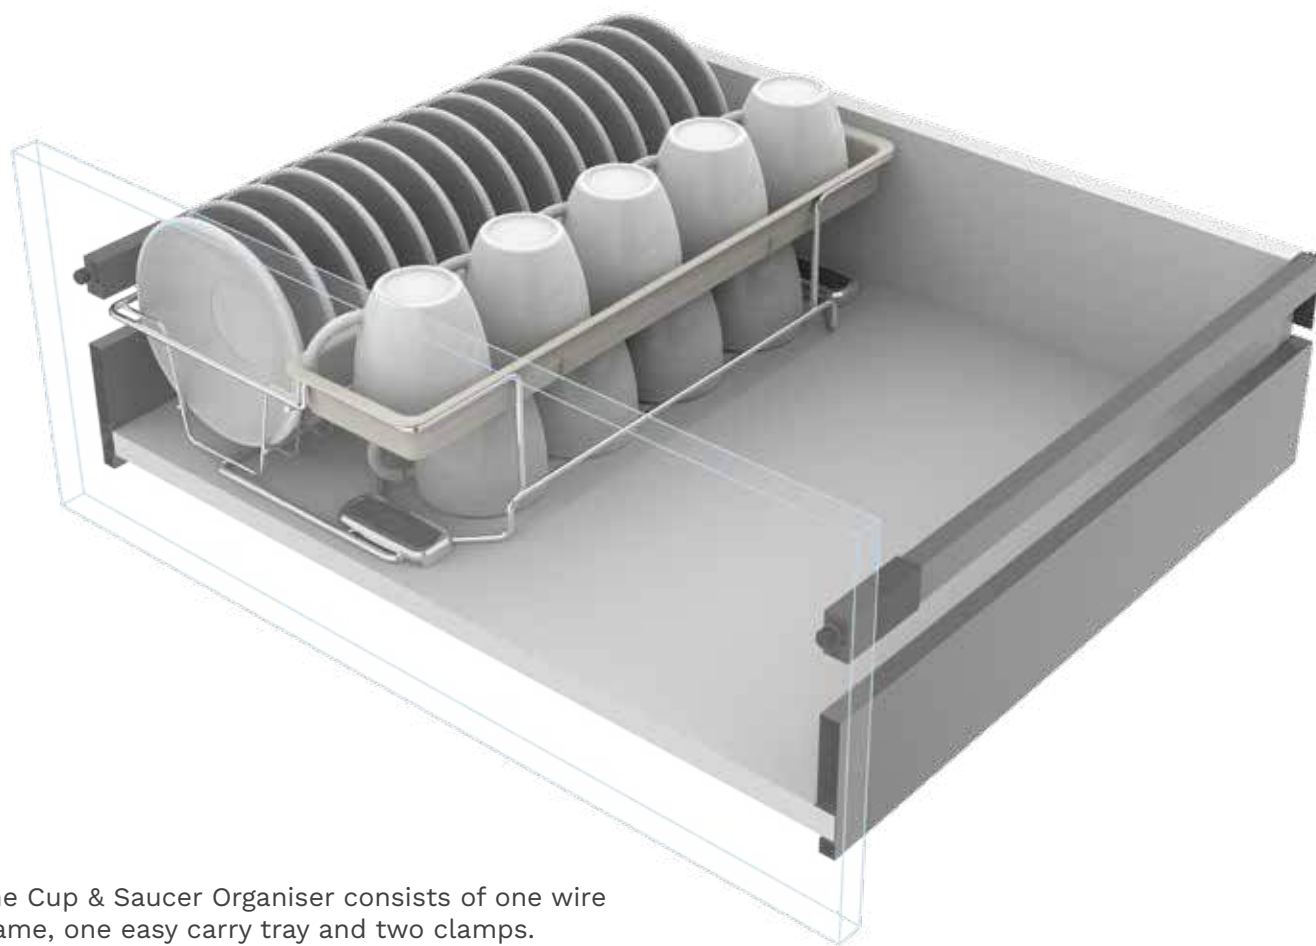

Universal Cup and Saucer Organiser

The Cup & Saucer Organiser consists of one wire frame, one easy carry tray and two clamps.