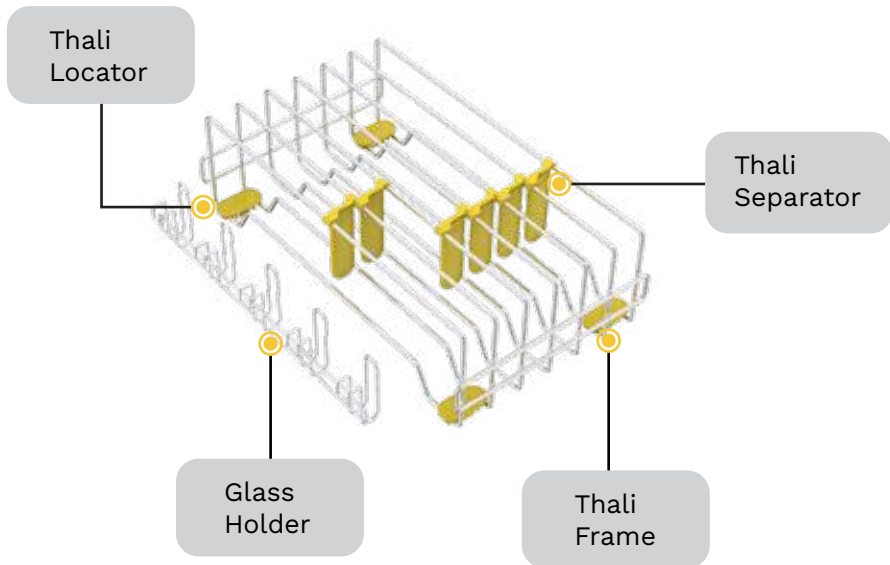

The additional easy-to-carry tray utilises the vertical storage space, doubling the cup storage capacity.

The Cup & Saucer Organiser consists of 1 wire frame, 1 easy carry tray and 2 locators. This set is suitable for 38cm, 43cm, 48cm and 53cm drawer sizes.

*All my thalis,
firmly in place.*

Thali Organiser

Storing
thalis,
done
right.

Thali Organiser

Solution

The SKIDO Thali Organiser brings neatness to the thali storage. It comes with a tab-like component (thali separator) that press-fits into the wire drawer. The thali separator can slide on the wire guides and can stop thalis from rolling and rattling. Additionally, it has space for serving glasses which are mostly used in tandem with thalis.

Problem

Thalis come in various sizes which make optimum space utilisation difficult. It is a major hassle to take out those smaller thalis amongst the bigger ones. Also, the thalis cause an irritating rattling noise.

Wasted space.

Currently thalis and plates are stored this way, leaving space unutilised.

SKIDO Thali Organiser stores thalis efficiently and ensures more space utility.

Thali Organiser consists of 1 wire frame, 6 adjustable thali separators and 4 locators. This set is available in two sizes **15** for 38cm & 43cm drawers and **19** for 48cm & 53cm drawers.