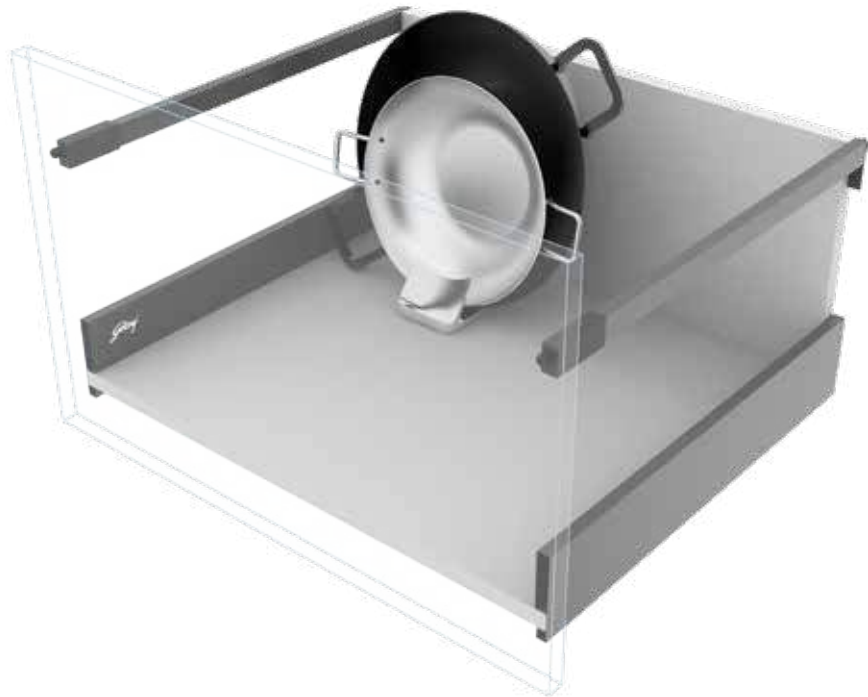

Universal Kadhai / Wok Organiser

NAYI SOCH^{TM}
नई सोच
A small but cleverly designed piece that completely changes Kadhai storage.

Before