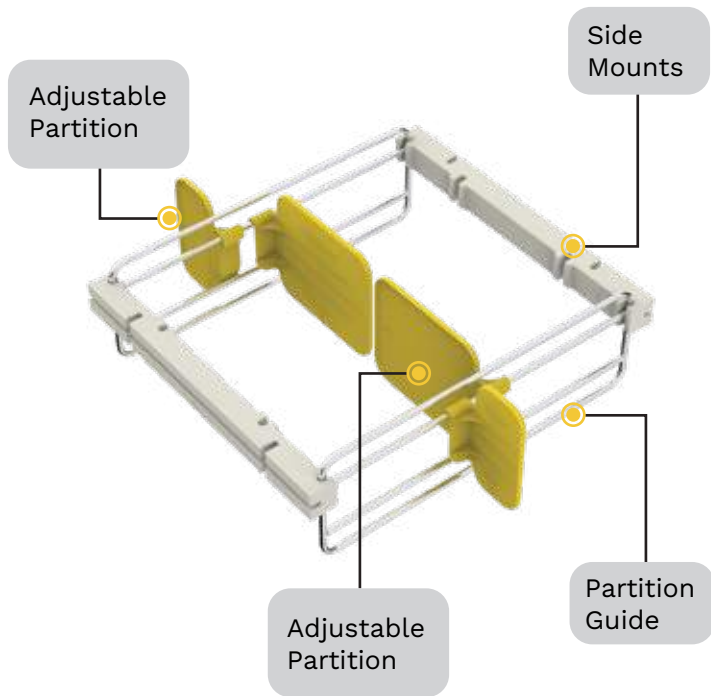

Possible Container Organiser layouts:

Container Organiser consists of 2 wire partition guides, 4 adjustable partitions and 2 side mounts. This set is available for 38cm, 43cm, 48cm and 53cm drawer sizes.