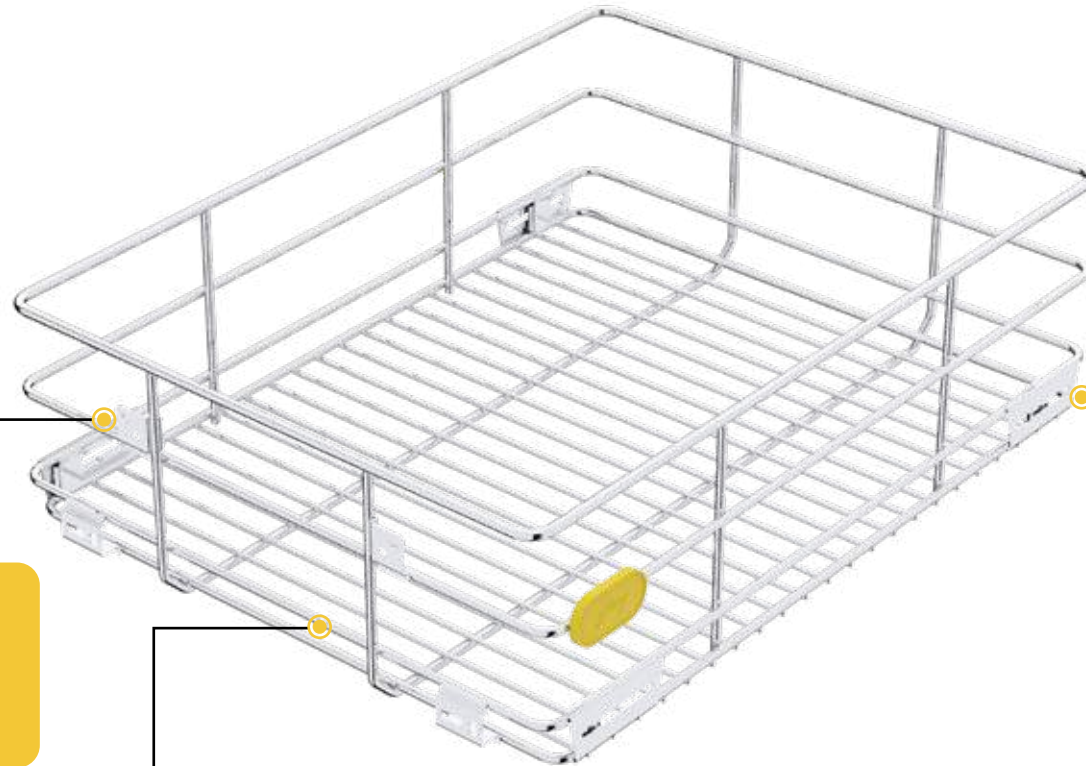

The range of Slim Ergo drawers channels are available in 4 depths: 40cm, 45cm, 50cm and 55cm.

This range also offers square rails that can be used to extend the height.

SKIDO

Smart Kitchen Drawers & Organisers

MAX STORAGE • MAX CONVENIENCE

Rust resistant SS⁺
construction.

4 Point drawer
fascia mounting
provides easy
alignment.

Capsule mounts,
for fast and parallel
slide mount.

Strong supporting
members at the base for
more load bearing.