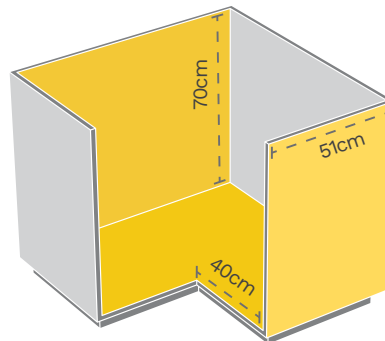

Minimum Space Requirement