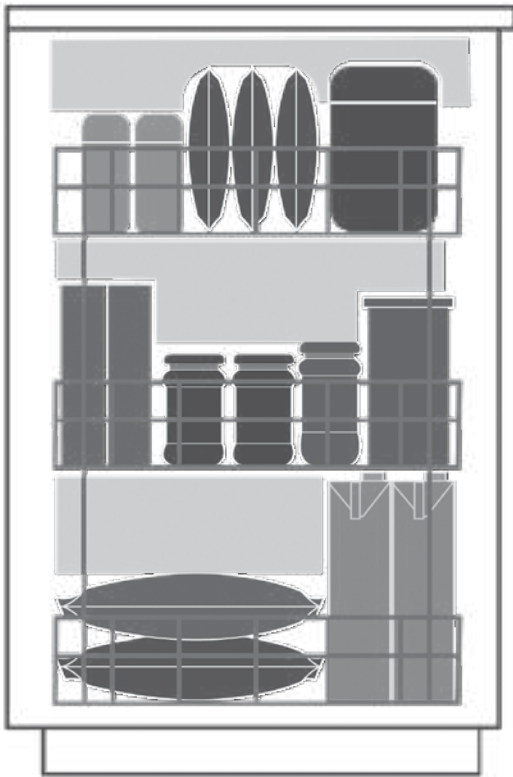

Minimum Space Requirement

Super Slideout Pantry
Product Code | 5521

Conventional Pullout

Traditionally, baskets come with equal heights that leads to **inefficient use of space**. Items of all shapes and sizes then lead to clutter.