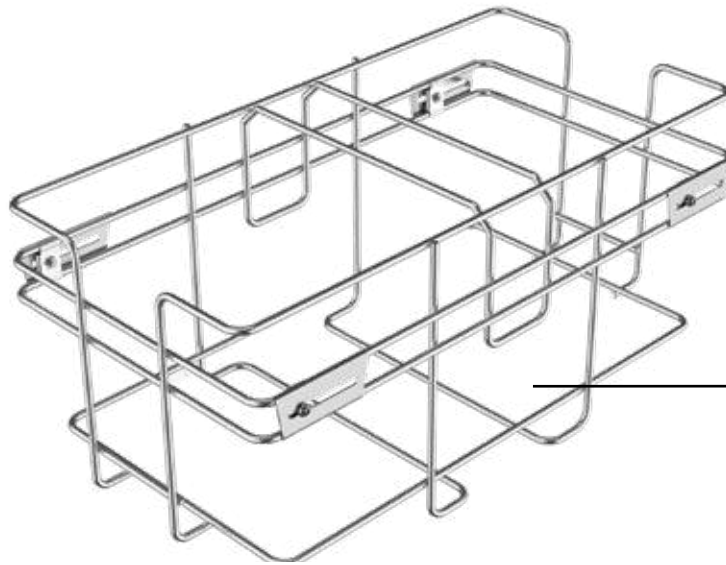

The stainless steel basket for this solution is designed to be aesthetically pleasing. The strong structure helps to store a lot of items. The basket is also known as 'Cleaning Supply Unit'.