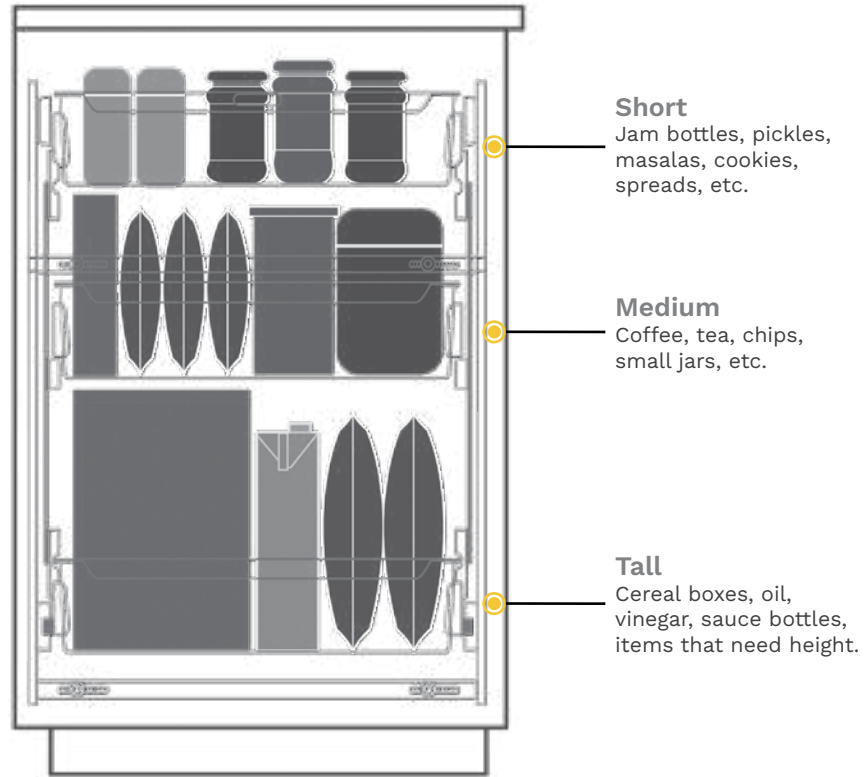

Solution

The most unique and user-friendly solution from SKIDO. The **Super Slideout Pantry**, made of strong powder coated frame and high-grade plastic trays, the **Super Slideout Pantry** is what you need! With just a gentle push, the top and bottom drawers slideout sideways giving you full visibility of the contents and easy access to things. Pick what you need and continue to cook with ease. **Super Slideout Pantry** is here to assist you.

Minimum Space Requirement

Super Slideout Pantry
Product Code | 5521

Conventional Pullout

Traditionally, baskets come with equal heights that leads to **inefficient use of space**. Items of all shapes and sizes then lead to clutter.

Equal Basket height wastes space.

Super Slideout Pantry

Thoughtfully designed & calculated heights of baskets help to **organize the items efficiently**.

Smart drawer heights provide maximum space utility.

Payload Capacity 5 kg

Payload Capacity 10 kg

Payload Capacity 20 kg

Efficient Space Utilisation
Smart drawer spacing utilizes the vertical space available, efficiently.

Maximum Space Utilization
Varied drawer heights helps to organize the items conveniently according to their heights for efficient space utilization.