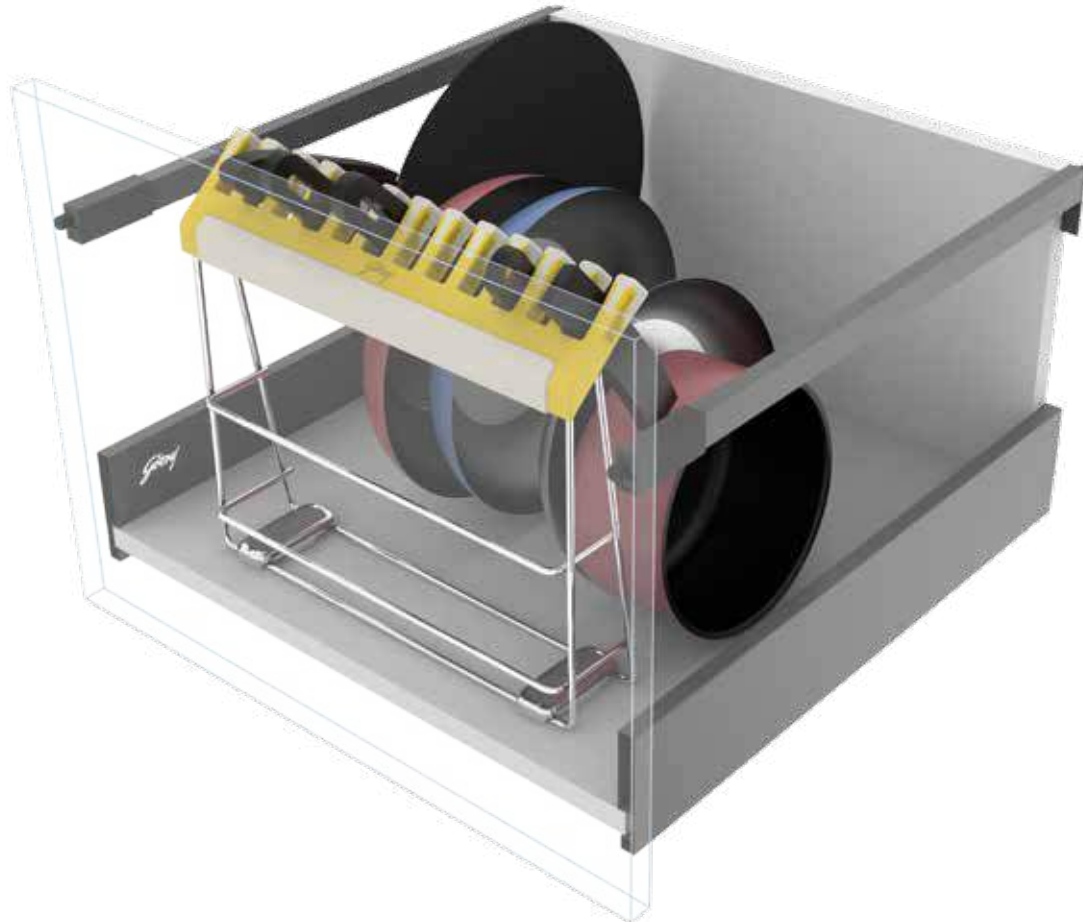

Universal Fry Pan Organiser

NAYI SOCH^{TM}
नई सोच
Innovative solution to avoid scratching and piling up.

Variant | 15
Code | 3157