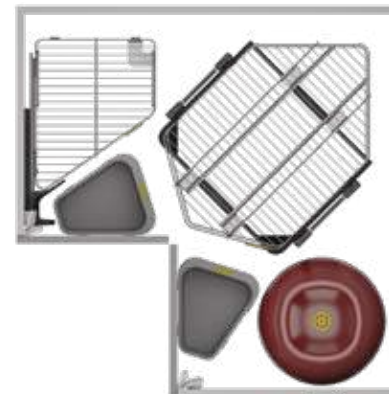

D-3

Middle Unit with two cylinders