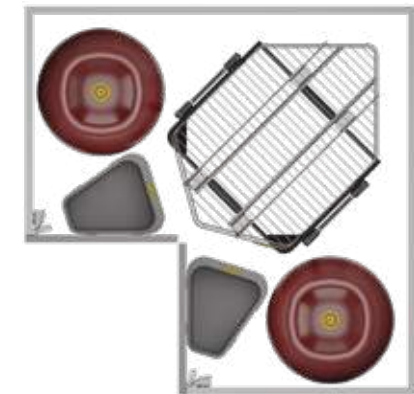

D-2

Middle Unit with one cylinder and RHS Unit

D-3

Middle Unit with two cylinders

D-4

Middle Unit with one cylinder and LHS Unit

"Thoughtful and well designed. This is a 'must have' for all Indian Kitchens."

Super Swing Corner

**Ingenious
Solution.**

2 uniquely shaped drawers to maximize the kitchen corner space utility.

Height adjustable units enable you to organise items according to their size and purpose.