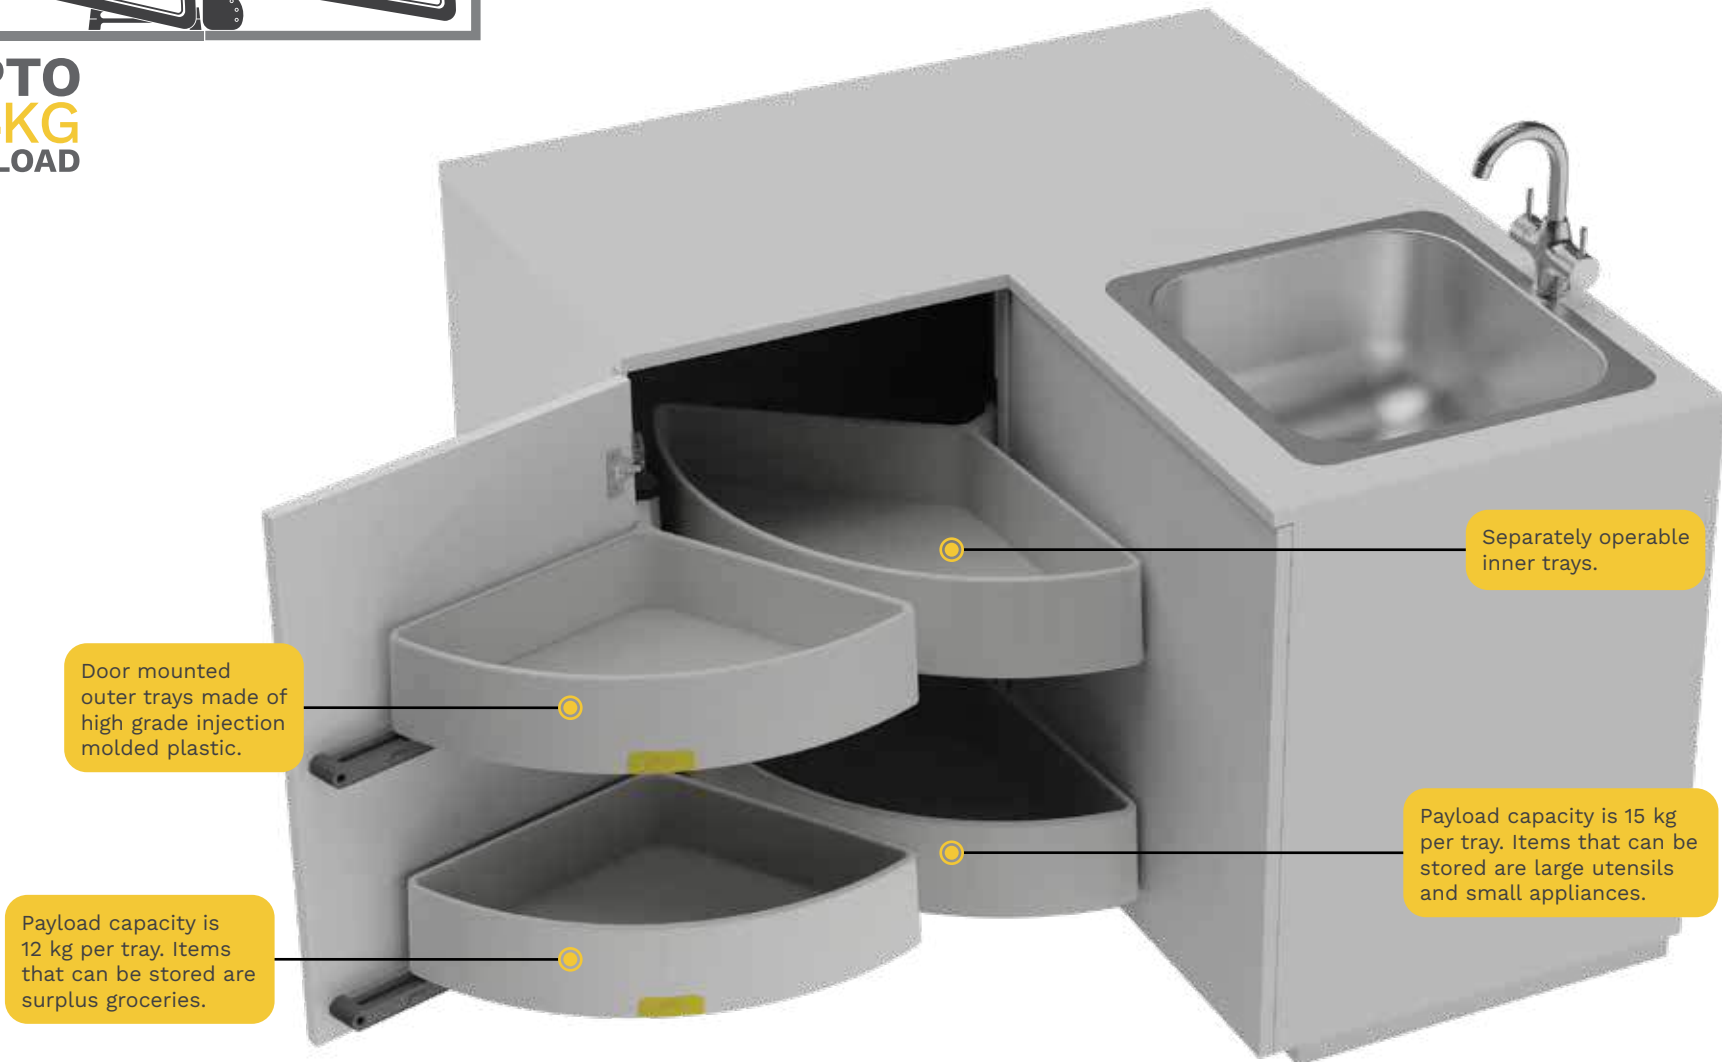

Door mounted outer trays made of high grade injection molded plastic.

Separately operable inner trays.

Payload capacity is 12 kg per tray. Items that can be stored are surplus groceries.

Payload capacity is 15 kg per tray. Items that can be stored are large utensils and small appliances.