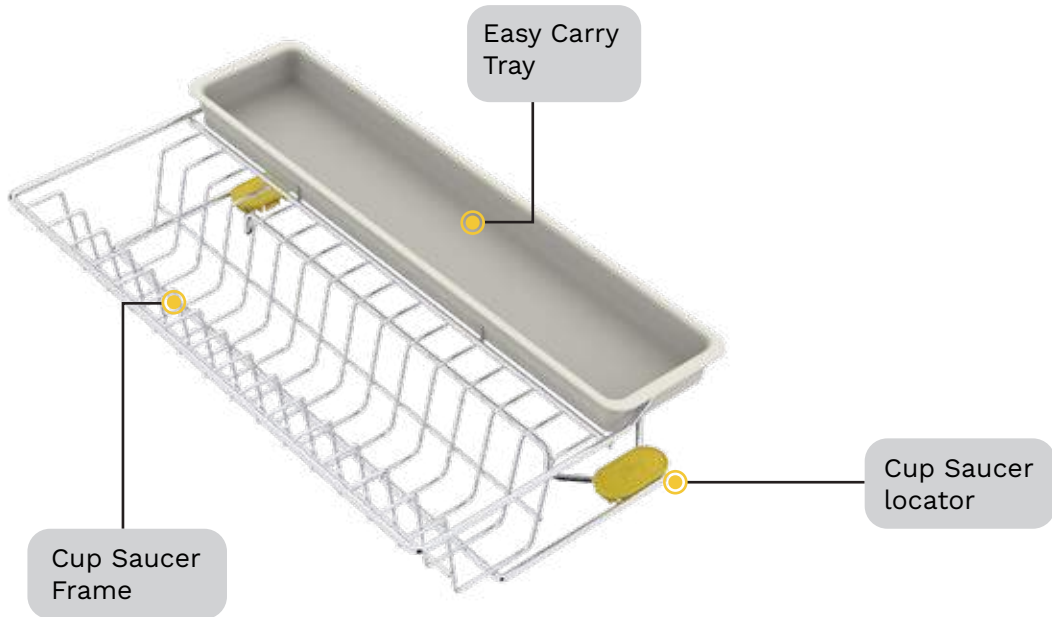

10cm
Tray | 4269

38cm
Drawer | 4267

43cm
Drawer | 4268

10cm + 38cm
48cm Drawer

10cm + 43cm
53cm Drawer

Universal Cutlery Organiser

*More space means more
cups and saucers.*

Cup and Saucer Organiser

**Store
more.**

Cup and Saucer Organiser

Solution

The SKIDO Cup and Saucer Organiser is a simple but efficient solution. It comes with an easy-to-carry tray that aids in efficient space utilisation by placing all the cups, saucers, and mugs in a neat manner. Fixing the problems of oddly-shaped cups, the Cup and Saucer Organiser is a much-needed design innovation. The additional easy-to-carry tray utilises the vertical storage space, doubling the cup storage capacity.

Problem

Every household has more cups, saucers and mugs than a conventional cup and saucer drawer can hold. There are no demarcated spaces to accommodate mugs and cups of different shapes and sizes. This causes a lot of storage space to be wasted.

The additional easy-to-carry tray utilises the vertical storage space, doubling the cup storage capacity.

The Cup & Saucer Organiser consists of 1 wire frame, 1 easy carry tray and 2 locators. This set is suitable for 38cm, 43cm, 48cm and 53cm drawer sizes.