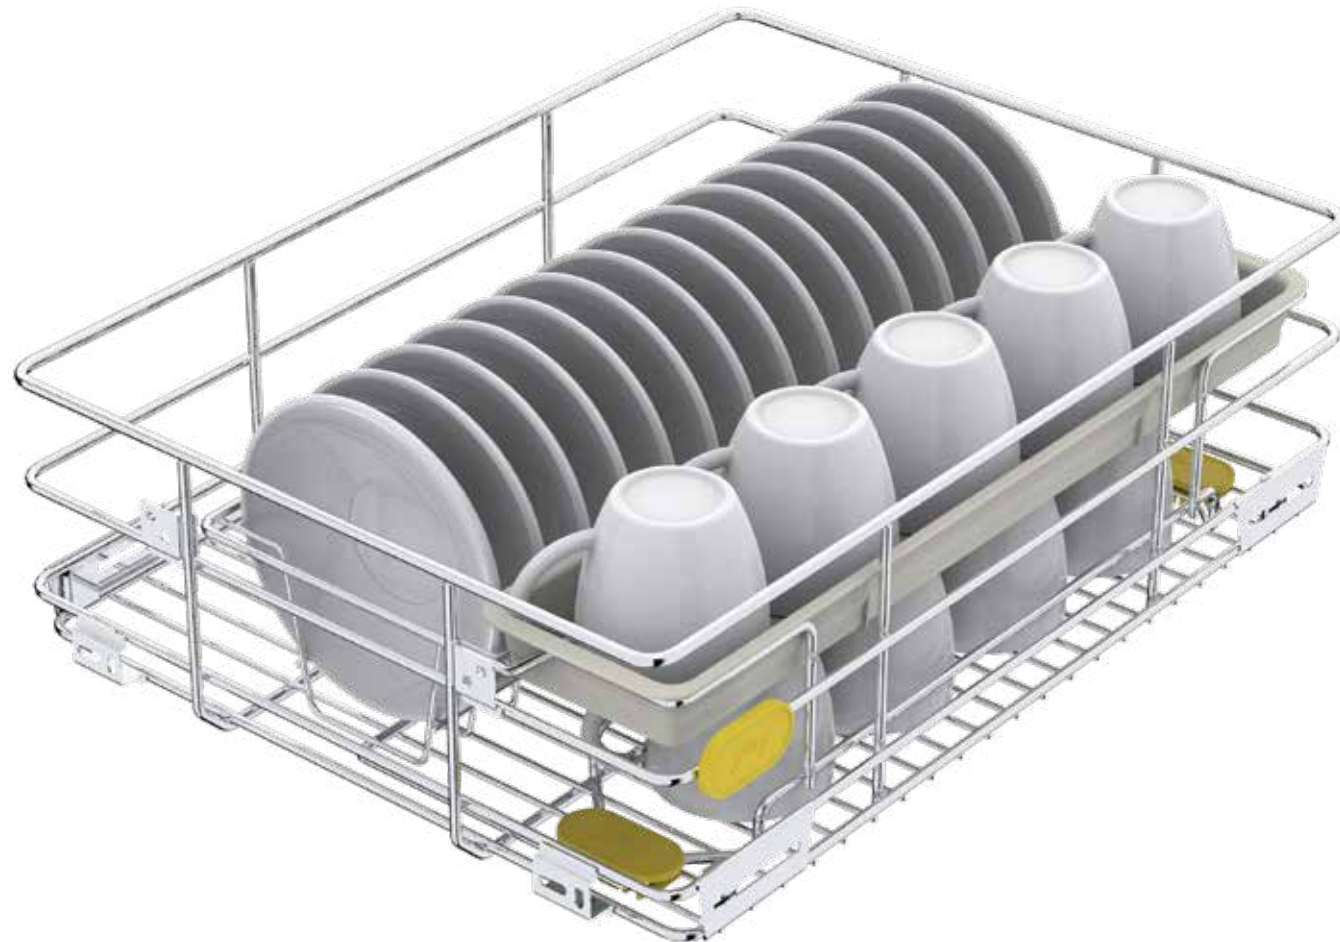

Possible layouts for Cutlery Organiser

The SKIDO Cutlery Organisers come in 2 widths: 38cm and 43cm. An additional 10cm tray helps to maximise space when used in the 48cm drawers. The cutlery organiser consists of 1 base tray and 4 cutlery partitions.

**Store
more.**

Cup and Saucer Organiser

Solution

The SKIDO Cup and Saucer Organiser is a simple but efficient solution. It comes with an easy-to-carry tray that aids in efficient space utilisation by placing all the cups, saucers, and mugs in a neat manner. Fixing the problems of oddly-shaped cups, the Cup and Saucer Organiser is a much-needed design innovation. The additional easy-to-carry tray utilises the vertical storage space, doubling the cup storage capacity.

Problem

Every household has more cups, saucers and mugs than a conventional cup and saucer drawer can hold. There are no demarcated spaces to accommodate mugs and cups of different shapes and sizes. This causes a lot of storage space to be wasted.

The additional easy-to-carry tray utilises the vertical storage space, doubling the cup storage capacity.

The Cup & Saucer Organiser consists of 1 wire frame, 1 easy carry tray and 2 locators. This set is suitable for 38cm, 43cm, 48cm and 53cm drawer sizes.